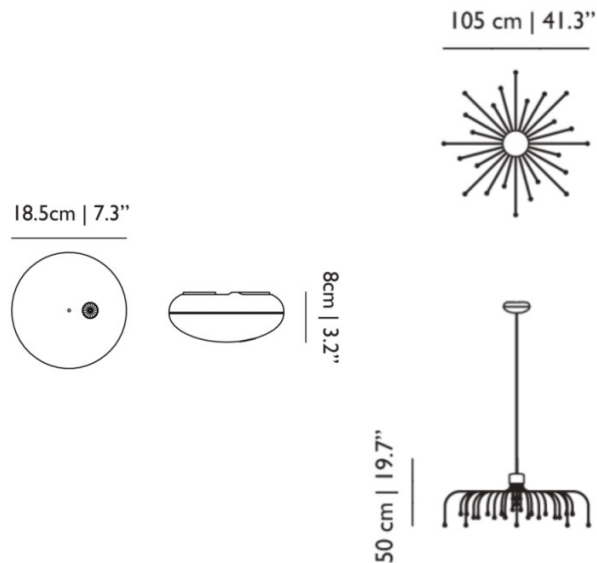

Dimming: Dimmable via push to make switches. Please consult your electrician, additional wiring may be required on site.

Also dimmable via a Moooi wireless dimming switch, purchased separately.

Dimensions: Ø105cm
Height: 50cm
Ceiling Canopy Width: 18.5cm
Ceiling Canopy Depth: 8cm
Cable Length: 260cm