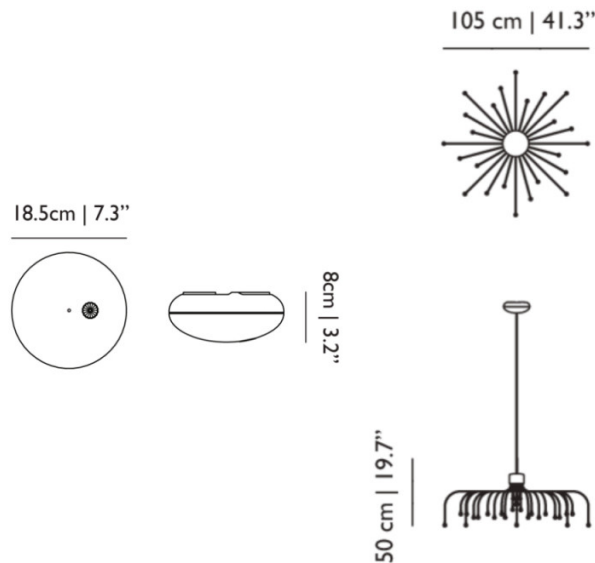

**Dimensions:** Ø105cm  
Height: 50cm  
Ceiling Canopy Width: 18.5cm  
Ceiling Canopy Depth: 8cm  
Cable Length: 260cm

**For all sales and technical enquiries, please contact:**

+44 (0)114 263 4266

[info@davidvillagelighting.co.uk](mailto:info@davidvillagelighting.co.uk)