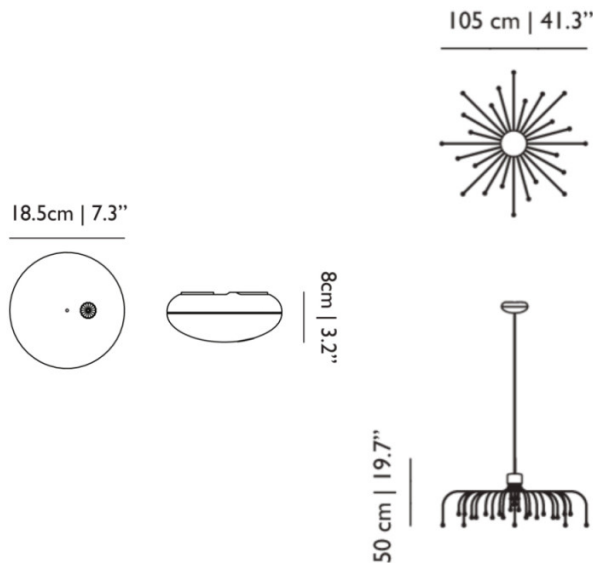

**Dimensions:** Ø105cm  
Height: 50cm  
Ceiling Canopy Width: 18.5cm  
Ceiling Canopy Depth: 8cm  
Cable Length: 260cm

**For all sales and technical enquiries, please contact:**

+44 (0)114 263 4266

[info@davidvillagelighting.co.uk](mailto:info@davidvillagelighting.co.uk)