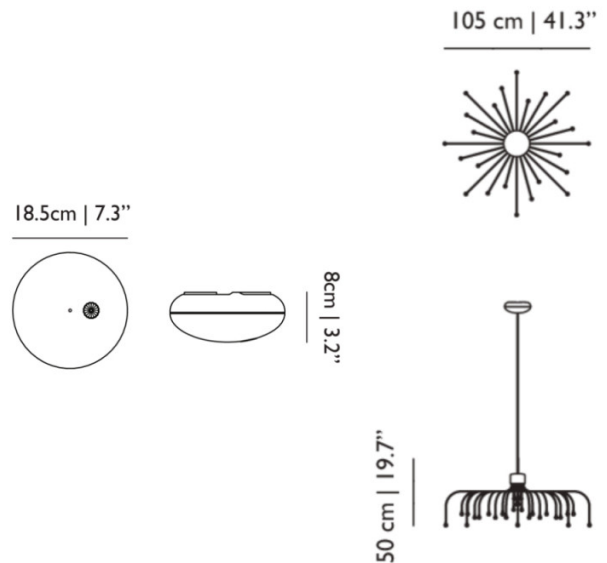

Moooi Starfall Light LED Suspension

LA10679/P

SOURCE: <https://www.davidvillagelighting.co.uk/product/Moooi-Starfall-Light-LED-Suspension/10000769>

PRODUCT DESCRIPTION

Designer: Front

Moooi Starfall Light

The Moooi Starfall circular suspension light is distinguished by its contemporary design, perfectly encapsulating the magical feeling of staring at a night sky. The Starfall holds 30 LED light sources, designed to replicate falling stars casting a warm glow over your environment. The use of different leg lengths generates a 3D effect, as if you really are stargazing in your own home.

Compatible with the Moooi wireless dimming switch, this design offers you full control and would be a perfect addition to any bedroom or dining area.

PRODUCT SPECIFICATION

Light Source: 15W, 2700K, 1200 Lumens

Dimming: Dimmable via push to make switches. Please consult your electrician, additional wiring may be required on site.

Also dimmable via a Moooi wireless dimming switch, purchased separately.

Dimensions: Ø105cm
Height: 50cm
Ceiling Canopy Width: 18.5cm
Ceiling Canopy Depth: 8cm
Cable Length: 260cm