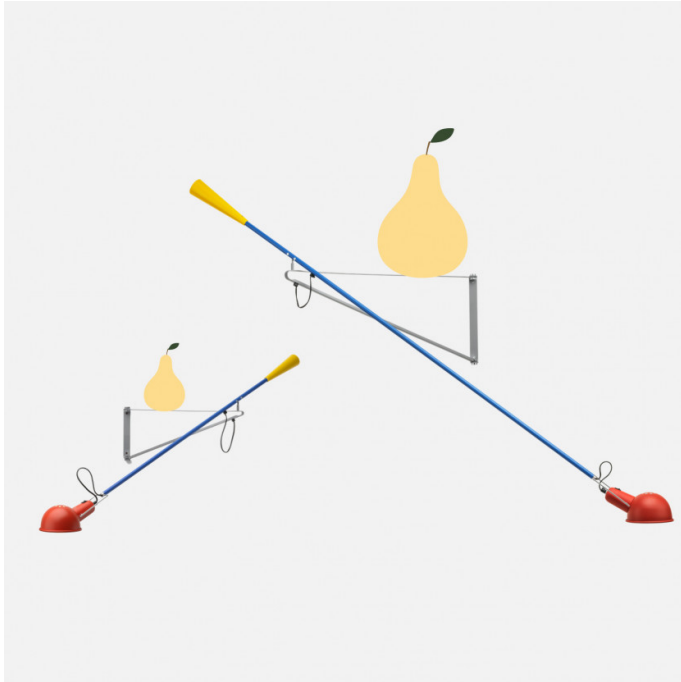

FLOS

Flos 265 Small Wall Light

LA8708/S

SOURCE: <https://www.davidvillagelighting.co.uk/product/Flos-265-Small-Wall-Light/10000760>

PRODUCT DESCRIPTION

Designer: Paolo Rizzatto

265 Small Wall Light

Following the success of the iconic 265 Wall Light, Flos released the 265 Small; the smaller version of Paolo Rizzatto's wall light. The 265 was originally designed by Paolo Rizzatto in 1973 which started Rizzatto's wider thinking into objects and illumination. The 265 Small in its compact form is perfect for those smaller spaces. Whether as a bedside light or over your counter or dining table. Smaller does not mean less impressive, and the 265 Small does not disappoint. Five decades after its initial launch, the 265 remains a landmark in lighting design history. 265 Small is available in the same colour options: white, black and chromatic.

Explore the [265 Collection by Flos](#) and read more about its designer, [Paolo Rizzatto](#).

PRODUCT SPECIFICATION

Light Source: 1 x Max 11.5W LED E27 (excluded)

IP Code: 20

Dimming: Dimmable via mains phase dimming

Dimensions: Shade: Ø15.5cm
Depth: 59.5cm
Arm Length: 152cm
Wall Attachment 23.5cm

For all sales and technical enquiries, please contact:

+44 (0)114 263 4266

info@davidvillagelighting.co.uk

www.davidvillagelighting.co.uk