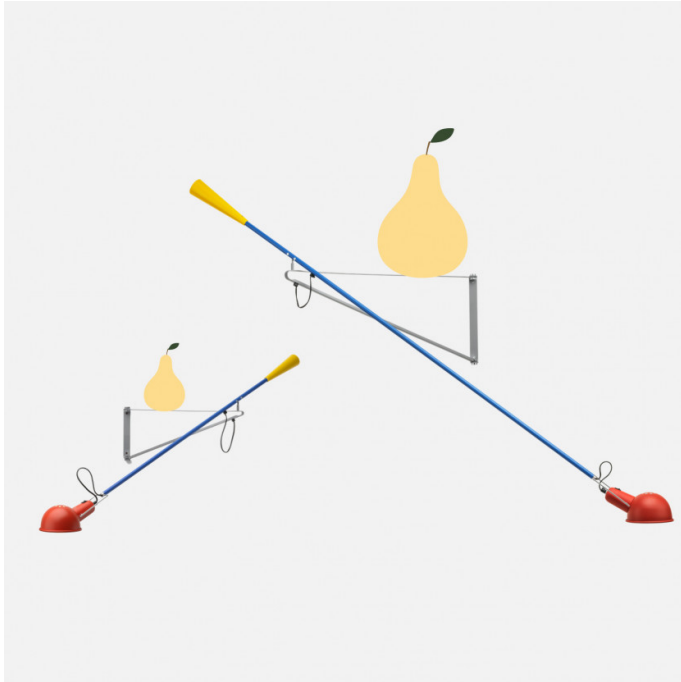

FLOS

Flos 265 Small Wall Light

LA8708/S

SOURCE: <https://www.davidvillagelighting.co.uk/product/Flos-265-Small-Wall-Light/10000760>

PRODUCT DESCRIPTION

Designer: Paolo Rizzatto

265 Small Wall Light

Following the success of the iconic 265 Wall Light, Flos released the 265 Small; the smaller version of Paolo Rizzatto's wall light. The 265 was originally designed by Paolo Rizzatto in 1973 which started Rizzatto's wider thinking into objects and illumination. The 265 Small in its compact form is perfect for those smaller spaces. Whether as a bedside light or over your counter or dining table. Smaller does not mean less impressive, and the 265 Small does not disappoint. Five decades after its initial launch, the 265 remains a landmark in lighting design history. 265 Small is available in the same colour options: white, black and chromatic.

Explore the [265 Collection by Flos](#) and read more about its designer, [Paolo Rizzatto](#).

PRODUCT SPECIFICATION

Light Source: 1 x Max 11.5W LED E27 (excluded)

IP Code: 20

Dimming: Dimmable via mains phase dimming

Dimensions: Shade: Ø15.5cm  
Depth: 59.5cm  
Arm Length: 152cm  
Wall Attachment 23.5cm

For all sales and technical enquiries, please contact:

+44 (0)114 263 4266

info@davidvillagelighting.co.uk

www.davidvillagelighting.co.uk