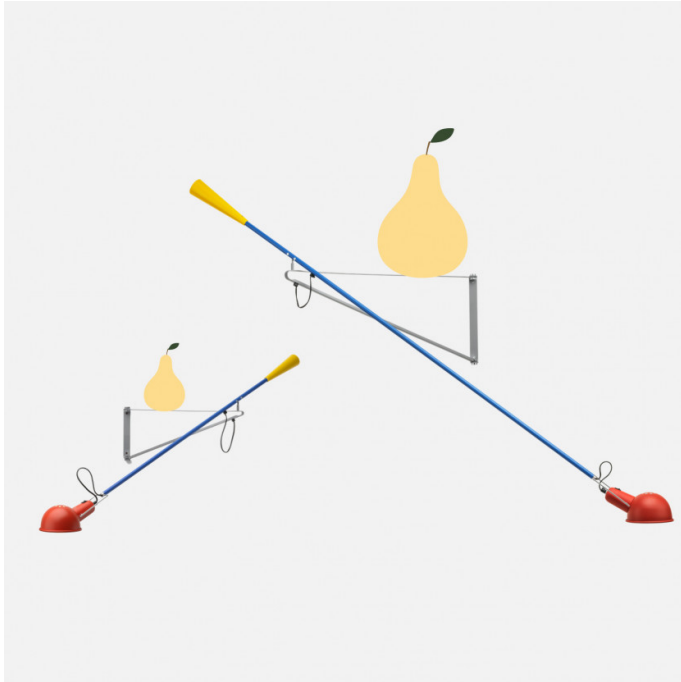

FLOS

Flos 265 Small Wall Light

LA8708/S

SOURCE: <https://www.davidvillagelighting.co.uk/product/Flos-265-Small-Wall-Light/10000760>

PRODUCT DESCRIPTION

Designer: Paolo Rizzatto

265 Small Wall Light

Following the success of the iconic 265 Wall Light, Flos released the 265 Small; the smaller version of Paolo Rizzatto's wall light. The 265 was originally designed by Paolo Rizzatto in 1973 which started Rizzatto's wider thinking into objects and illumination. The 265 Small in its compact form is perfect for those smaller spaces. Whether as a bedside light or over your counter or dining table. Smaller does not mean less impressive, and the 265 Small does not disappoint. Five decades after its initial launch, the 265 remains a landmark in lighting design history. 265 Small is available in the same colour options: white, black and chromatic.

Explore the [265 Collection by Flos](#) and read more about its designer, [Paolo Rizzatto](#).

PRODUCT SPECIFICATION

- Light Source:** 1 x Max 11.5W E27 LED (excluded)
- IP Code:** 20
- Dimming:** Dimmable via mains phase dimming
- Dimensions:** Shade: Ø15.5cm
Depth: 59.5cm
Arm Length: 152cm
Wall Attachment 23.5cm