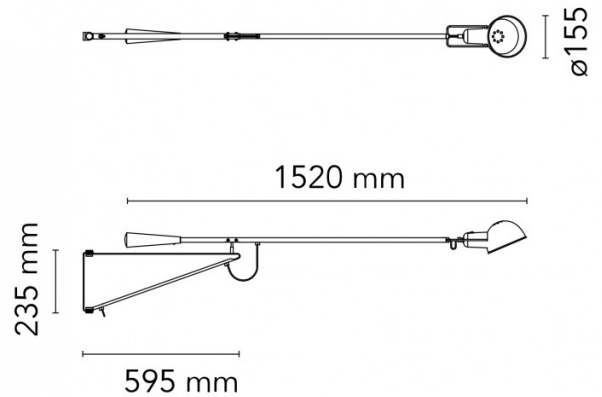

FLOS

Flos 265 Small Wall Light

LA8708/S

SOURCE: <https://www.davidvillagelighting.co.uk/product/Flos-265-Small-Wall-Light/10000760>

PRODUCT DESCRIPTION

Designer: Paolo Rizzatto

265 Small Wall Light

Following the success of the iconic 265 Wall Light, Flos released the 265 Small; the smaller version of Paolo Rizzatto's wall light. The 265 was originally designed by Paolo Rizzatto in 1973 which started Rizzatto's wider thinking into objects and illumination. The 265 Small in its compact form is perfect for those smaller spaces. Whether as a bedside light or over your counter or dining table. Smaller does not mean less impressive, and the 265 Small does not disappoint. Five decades after its initial launch, the 265 remains a landmark in lighting design history. 265 Small is available in the same colour options: white, black and chromatic.

Explore the [265 Collection by Flos](#) and read more about its designer, [Paolo Rizzatto](#).

PRODUCT SPECIFICATION

Light Source: 1 x Max 11.5W LED E27 (excluded)

IP Code: 20

Dimming: Dimmable via mains phase dimming

Dimensions: Shade: Ø15.5cm
Depth: 59.5cm
Arm Length: 152cm
Wall Attachment 23.5cm

For all sales and technical enquiries, please contact:

+44 (0)114 263 4266

info@davidvillagelighting.co.uk

www.davidvillagelighting.co.uk