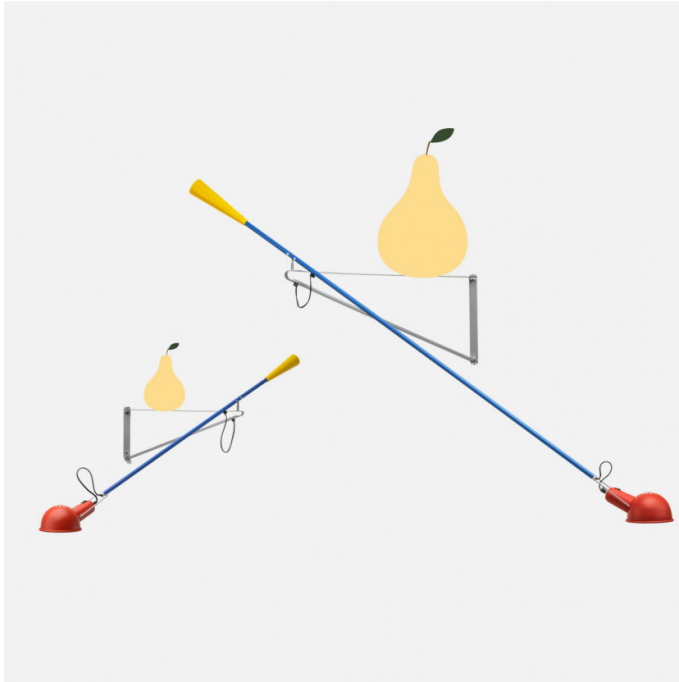

FLOS

Flos 265 Small Wall Light

LA8708/S

SOURCE: <https://www.davidvillagelighting.co.uk/product/Flos-265-Small-Wall-Light/10000760>

PRODUCT DESCRIPTION

Designer: Paolo Rizzatto

265 Small Wall Light

Following the success of the iconic 265 Wall Light, Flos released the 265 Small; the smaller version of Paolo Rizzatto's wall light. The 265 was originally designed by Paolo Rizzatto in 1973 which started Rizzatto's wider thinking into objects and illumination. The 265 Small in its compact form is perfect for those smaller spaces. Whether as a bedside light or over your counter or dining table. Smaller does not mean less impressive, and the 265 Small does not disappoint. Five decades after its initial launch, the 265 remains a landmark in lighting design history. 265 Small is available in the same colour options: white, black and chromatic.

Explore the [265 Collection by Flos](#) and read more about its designer, [Paolo Rizzatto](#).

PRODUCT SPECIFICATION

Light Source: 1 x Max 11.5W LED E27 (excluded)

IP Code: 20

Dimming: Dimmable via mains phase dimming

Dimensions: Shade: Ø15.5cm
Depth: 59.5cm
Arm Length: 152cm
Wall Attachment 23.5cm

For all sales and technical enquiries, please contact:

+44 (0)114 263 4266

info@davidvillagelighting.co.uk

www.davidvillagelighting.co.uk