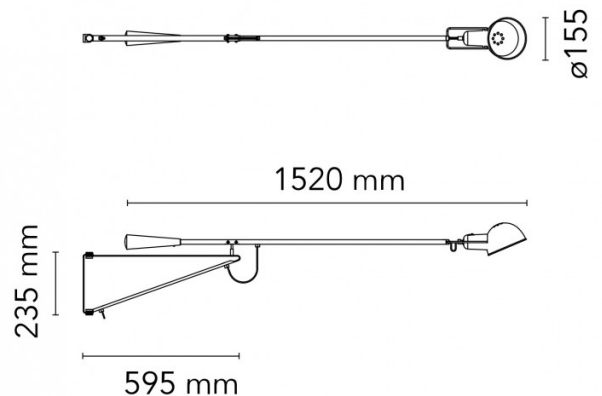

FLOS

Flos 265 Small Wall Light

LA8708/S

SOURCE: <https://www.davidvillagelighting.co.uk/product/Flos-265-Small-Wall-Light/10000760>

PRODUCT DESCRIPTION

Designer: Paolo Rizzatto

265 Small Wall Light

Following the success of the iconic 265 Wall Light, Flos released the 265 Small; the smaller version of Paolo Rizzatto's wall light. The 265 was originally designed by Paolo Rizzatto in 1973 which started Rizzatto's wider thinking into objects and illumination. The 265 Small in its compact form is perfect for those smaller spaces. Whether as a bedside light or over your counter or dining table. Smaller does not mean less impressive, and the 265 Small does not disappoint. Five decades after its initial launch, the 265 remains a landmark in lighting design history. 265 Small is available in the same colour options: white, black and chromatic.

Explore the [265 Collection by Flos](#) and read more about its designer, [Paolo Rizzatto](#).

PRODUCT SPECIFICATION

- Light Source:** 1 x Max 11.5W LED E27 (excluded)
- IP Code:** 20
- Dimming:** Dimmable via mains phase dimming
- Dimensions:** Shade: Ø15.5cm
Depth: 59.5cm
Arm Length: 152cm
Wall Attachment 23.5cm