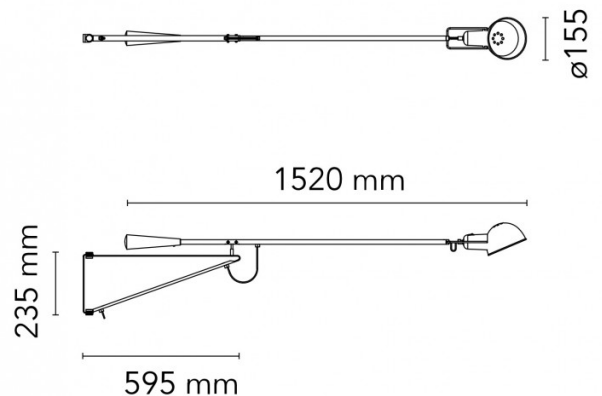

FLOS

Flos 265 Small Wall Light

LA8708/S

SOURCE: <https://www.davidvillagelighting.co.uk/product/Flos-265-Small-Wall-Light/10000760>

PRODUCT DESCRIPTION

Designer: Paolo Rizzatto

265 Small Wall Light

Following the success of the iconic 265 Wall Light, Flos released the 265 Small; the smaller version of Paolo Rizzatto's wall light. The 265 was originally designed by Paolo Rizzatto in 1973 which started Rizzatto's wider thinking into objects and illumination. The 265 Small in its compact form is perfect for those smaller spaces. Whether as a bedside light or over your counter or dining table. Smaller does not mean less impressive, and the 265 Small does not disappoint. Five decades after its initial launch, the 265 remains a landmark in lighting design history. 265 Small is available in the same colour options: white, black and chromatic.

Explore the [265 Collection by Flos](#) and read more about its designer, [Paolo Rizzatto](#).

PRODUCT SPECIFICATION

Light Source: 1 x Max 11.5W LED E27 (excluded)

IP Code: 20

Dimming: Dimmable via mains phase dimming

Dimensions: Shade: Ø15.5cm  
Depth: 59.5cm  
Arm Length: 152cm  
Wall Attachment 23.5cm

For all sales and technical enquiries, please contact:

+44 (0)114 263 4266

info@davidvillagelighting.co.uk

www.davidvillagelighting.co.uk