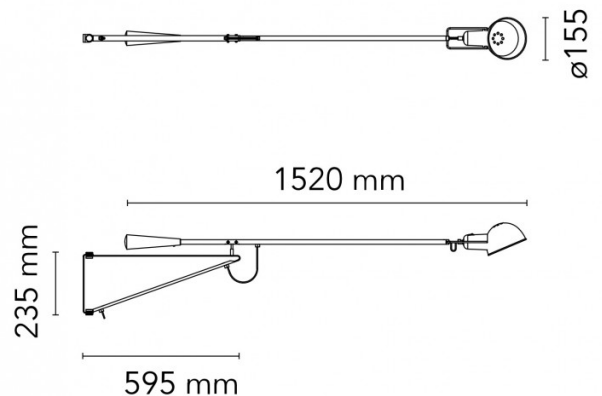

FLOS

Flos 265 Small Wall Light

LA8708/S

SOURCE: <https://www.davidvillagelighting.co.uk/product/Flos-265-Small-Wall-Light/10000760>

PRODUCT DESCRIPTION

Designer: Paolo Rizzatto

265 Small Wall Light

Following the success of the iconic 265 Wall Light, Flos released the 265 Small; the smaller version of Paolo Rizzatto's wall light. The 265 was originally designed by Paolo Rizzatto in 1973 which started Rizzatto's wider thinking into objects and illumination. The 265 Small in its compact form is perfect for those smaller spaces. Whether as a bedside light or over your counter or dining table. Smaller does not mean less impressive, and the 265 Small does not disappoint. Five decades after its initial launch, the 265 remains a landmark in lighting design history. 265 Small is available in the same colour options: white, black and chromatic.

Explore the [265 Collection by Flos](#) and read more about its designer, [Paolo Rizzatto](#).

PRODUCT SPECIFICATION

Light Source: 1 x Max 11.5W LED E27 (excluded)

IP Code: 20

Dimming: Dimmable via mains phase dimming

Dimensions: Shade: Ø15.5cm
Depth: 59.5cm
Arm Length: 152cm
Wall Attachment 23.5cm

For all sales and technical enquiries, please contact:

+44 (0)114 263 4266

info@davidvillagelighting.co.uk

www.davidvillagelighting.co.uk