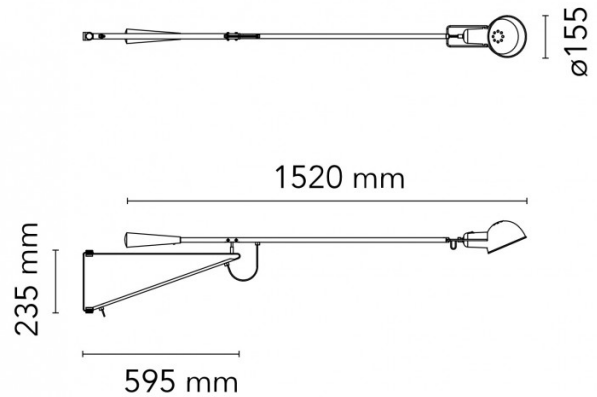

FLOS

Flos 265 Small Wall Light

LA8708/S

SOURCE: <https://www.davidvillagelighting.co.uk/product/Flos-265-Small-Wall-Light/10000760>

PRODUCT DESCRIPTION

Designer: Paolo Rizzatto

265 Small Wall Light

Following the success of the iconic 265 Wall Light, Flos released the 265 Small; the smaller version of Paolo Rizzatto's wall light. The 265 was originally designed by Paolo Rizzatto in 1973 which started Rizzatto's wider thinking into objects and illumination. The 265 Small in its compact form is perfect for those smaller spaces. Whether as a bedside light or over your counter or dining table. Smaller does not mean less impressive, and the 265 Small does not disappoint. Five decades after its initial launch, the 265 remains a landmark in lighting design history. 265 Small is available in the same colour options: white, black and chromatic.

Explore the [265 Collection by Flos](#) and read more about its designer, [Paolo Rizzatto](#).

PRODUCT SPECIFICATION

- Light Source:** 1 x Max 11.5W E27 LED (excluded)
- IP Code:** 20
- Dimming:** Dimmable via mains phase dimming
- Dimensions:** Shade: Ø15.5cm
Depth: 59.5cm
Arm Length: 152cm
Wall Attachment 23.5cm