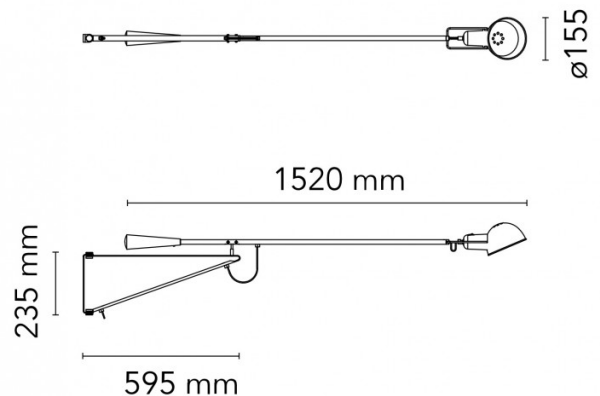

FLOS

Flos 265 Small Wall Light

LA8708/S

SOURCE: <https://www.davidvillagelighting.co.uk/product/Flos-265-Small-Wall-Light/10000760>

PRODUCT DESCRIPTION

Designer: Paolo Rizzatto

265 Small Wall Light

Following the success of the iconic 265 Wall Light, Flos released the 265 Small; the smaller version of Paolo Rizzatto's wall light. The 265 was originally designed by Paolo Rizzatto in 1973 which started Rizzatto's wider thinking into objects and illumination. The 265 Small in its compact form is perfect for those smaller spaces. Whether as a bedside light or over your counter or dining table. Smaller does not mean less impressive, and the 265 Small does not disappoint. Five decades after its initial launch, the 265 remains a landmark in lighting design history. 265 Small is available in the same colour options: white, black and chromatic.

Explore the [265 Collection by Flos](#) and read more about its designer, [Paolo Rizzatto](#).

PRODUCT SPECIFICATION

Light Source: 1 x Max 11.5W LED E27 (excluded)

IP Code: 20

Dimming: Dimmable via mains phase dimming

Dimensions: Shade: Ø15.5cm
Depth: 59.5cm
Arm Length: 152cm
Wall Attachment 23.5cm

For all sales and technical enquiries, please contact:

+44 (0)114 263 4266

info@davidvillagelighting.co.uk

www.davidvillagelighting.co.uk