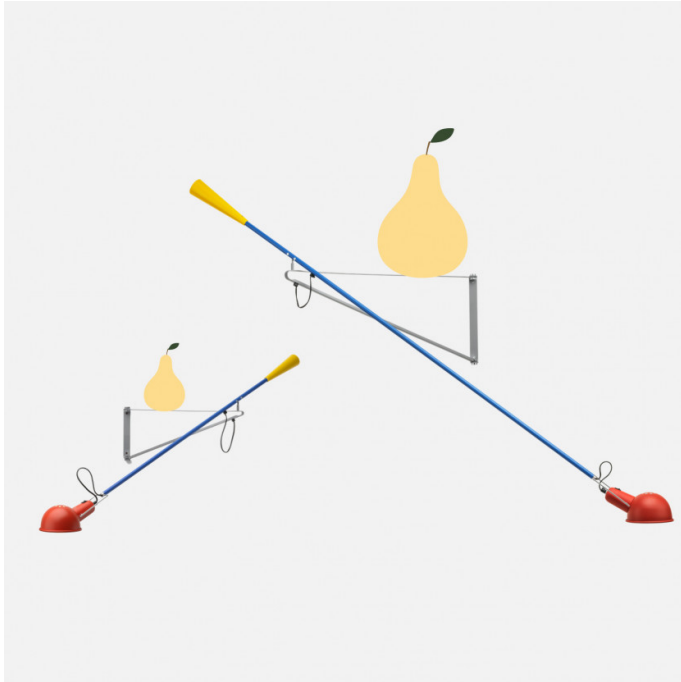

FLOS

Flos 265 Small Wall Light

LA8708/S

SOURCE: <https://www.davidvillagelighting.co.uk/product/Flos-265-Small-Wall-Light/10000760>

PRODUCT DESCRIPTION

Designer: Paolo Rizzatto

265 Small Wall Light

Following the success of the iconic 265 Wall Light, Flos released the 265 Small; the smaller version of Paolo Rizzatto's wall light. The 265 was originally designed by Paolo Rizzatto in 1973 which started Rizzatto's wider thinking into objects and illumination. The 265 Small in its compact form is perfect for those smaller spaces. Whether as a bedside light or over your counter or dining table. Smaller does not mean less impressive, and the 265 Small does not disappoint. Five decades after its initial launch, the 265 remains a landmark in lighting design history. 265 Small is available in the same colour options: white, black and chromatic.

Explore the [265 Collection by Flos](#) and read more about its designer, [Paolo Rizzatto](#).

PRODUCT SPECIFICATION

- Light Source:** 1 x Max 11.5W LED E27 (excluded)
- IP Code:** 20
- Dimming:** Dimmable via mains phase dimming
- Dimensions:** Shade: Ø15.5cm
Depth: 59.5cm
Arm Length: 152cm
Wall Attachment 23.5cm