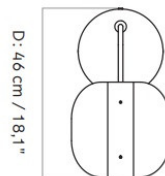

The shade can also be adjusted and moved on the stem to direct the light into your space. This makes the Audo Copenhagen Wing table lamp ideal for task lighting as well as indirect accent lighting for a living space or bedroom. The minimalist polished aluminium material allows this table lamp to effortlessly blend itself into any interior.

PRODUCT SPECIFICATION

Light Source: 1 x max 60W E27 (excluded)

IP Code: 20

Dimming: In line on/off switch included on cable

Dimensions: 56cm height
46cm depth
Ø27cm base
200cm cable length

W: 27 cm / 10,6"

Ø: 23 cm / 9"

H: 56 cm / 22"

For all sales and technical enquiries, please contact:

+44 (0)114 263 4266

info@davidvillagelighting.co.uk

www.davidvillagelighting.co.uk