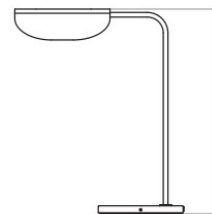

H: 56 cm / 22"