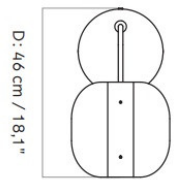

The shade can also be adjusted and moved on the stem to direct the light into your space. This makes the Audo Copenhagen Wing table lamp ideal for task lighting as well as indirect accent lighting for a living space or bedroom. The minimalist polished aluminium material allows this table lamp to effortlessly blend itself into any interior.

## PRODUCT SPECIFICATION

**Light Source:** 1 x max 60W E27 (excluded)

**IP Code:** 20

**Dimming:** In line on/off switch included on cable

**Dimensions:** 56cm height  
46cm depth  
Ø27cm base  
200cm cable length

W: 27 cm / 10.6"

**For all sales and technical enquiries, please contact:**

+44 (0)114 263 4266

info@davidvillagelighting.co.uk

www.davidvillagelighting.co.uk