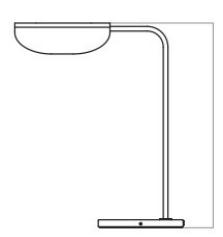

The shade can also be adjusted and moved on the stem to direct the light into your space. This makes the Audo Copenhagen Wing table lamp ideal for task lighting as well as indirect accent lighting for a living space or bedroom. The minimalist polished aluminium material allows this table lamp to effortlessly blend itself into any interior.

## PRODUCT SPECIFICATION

**Light Source:** 1 x max 60W E27 (excluded)

**IP Code:** 20

**Dimming:** In line on/off switch included on cable

**Dimensions:** 56cm height  
46cm depth  
Ø27cm base  
200cm cable length