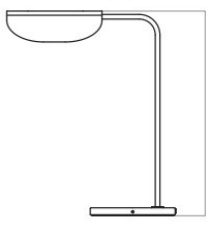

W: 27 cm / 10.6"