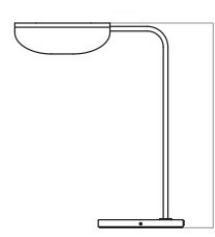

The shade can also be adjusted and moved on the stem to direct the light into your space. This makes the Audo Copenhagen Wing table lamp ideal for task lighting as well as indirect accent lighting for a living space or bedroom. The minimalist polished aluminium material allows this table lamp to effortlessly blend itself into any interior.

## PRODUCT SPECIFICATION

**Light Source:** 1 x max 60W E27 (excluded)

**IP Code:** 20

**Dimming:** In line on/off switch included on cable

**Dimensions:** 56cm height  
46cm depth  
Ø27cm base  
200cm cable length