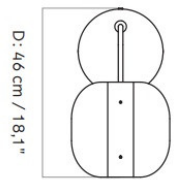

The shade can also be adjusted and moved on the stem to direct the light into your space. This makes the Audo Copenhagen Wing table lamp ideal for task lighting as well as indirect accent lighting for a living space or bedroom. The minimalist polished aluminium material allows this table lamp to effortlessly blend itself into any interior.

## PRODUCT SPECIFICATION

**Light Source:** 1 x max 60W E27 (excluded)

**IP Code:** 20

**Dimming:** In line on/off switch included on cable

**Dimensions:** 56cm height  
46cm depth  
Ø27cm base  
200cm cable length