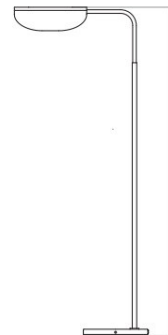

The Wing floor lamp was designed by Kenneth Bergenblad, a Swedish designer who has won numerous accolades around the world, including The Guldlampen Nordisk Design prize for Wing. This sleek design uses polished aluminium that allows it to blend easily into any aesthetic. The material is timeless and reflects the light and shadows within your space. The aluminium shade is designed to resemble the wings of a bird in flight and use their angled nature to conceal the light source underneath them.

The shade can also be tilted and adjusted with ease which allows you to angle and direct the light either onto a specific area or task, or to direct the light away for a more ambient indirect light for your space. Place the Wing floor lamp in your study, dining space, living room, or bedroom to add a touch of modern design and functional lighting.

PRODUCT SPECIFICATION

- Light Source:** 1 x Max 60W E27 (excluded)
- IP Code:** 20
- Dimming:** In line on/off switch included on cable.
- Dimensions:** Height: 118cm
Depth: 48cm
Base: Ø27cm
Cable Length: 200cm

W: 27 cm / 10,6"

H: 118 cm / 46,4"

Ø: 23 cm / 9"

For all sales and technical enquiries, please contact:

+44 (0)114 263 4266

info@davidvillagelighting.co.uk

www.davidvillagelighting.co.uk