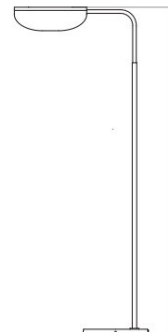

The shade can also be tilted and adjusted with ease which allows you to angle and direct the light either onto a specific area or task, or to direct the light away for a more ambient indirect light for your space. Place the Wing floor lamp in your study, dining space, living room, or bedroom to add a touch of modern design and functional lighting.

PRODUCT SPECIFICATION

- Light Source:** 1 x Max 60W E27 (excluded)
- IP Code:** 20
- Dimming:** In line on/off switch included on cable.
- Dimensions:** Height: 118cm
Depth: 48cm
Base: Ø27cm
Cable Length: 200cm

W: 27 cm / 10,6"

Ø: 23 cm / 9"

H: 118 cm / 46,4"

For all sales and technical enquiries, please contact:

+44 (0)114 263 4266

info@davidvillagelighting.co.uk

www.davidvillagelighting.co.uk