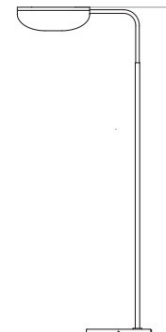

The shade can also be tilted and adjusted with ease which allows you to angle and direct the light either onto a specific area or task, or to direct the light away for a more ambient indirect light for your space. Place the Wing floor lamp in your study, dining space, living room, or bedroom to add a touch of modern design and functional lighting.

## PRODUCT SPECIFICATION

**Light Source:** 1 x Max 60W E27 (excluded)

**IP Code:** 20

**Dimming:** In line on/off switch included on cable.

**Dimensions:** Height: 118cm  
Depth: 48cm  
Base: Ø27cm  
Cable Length: 200cm

W: 27 cm / 10,6"

Ø: 23 cm / 9"

H: 118 cm / 46,4"

**For all sales and technical enquiries, please contact:**

+44 (0)114 263 4266

[info@davidvillagelighting.co.uk](mailto:info@davidvillagelighting.co.uk)

[www.davidvillagelighting.co.uk](http://www.davidvillagelighting.co.uk)