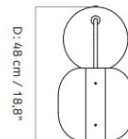

PRODUCT SPECIFICATION

- Light Source:** 1 x Max 60W E27 (excluded)
- IP Code:** 20
- Dimming:** In line on/off switch included on cable.
- Dimensions:** Height: 118cm
Depth: 48cm
Base: Ø27cm
Cable Length: 200cm

W: 27 cm / 10,6"

H: 118 cm / 46,4"

Ø: 23 cm / 9"

For all sales and technical enquiries, please contact:

+44 (0)114 263 4266

info@davidvillagelighting.co.uk

www.davidvillagelighting.co.uk