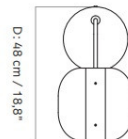

PRODUCT SPECIFICATION

- Light Source:** 1 x Max 60W E27 (excluded)
- IP Code:** 20
- Dimming:** In line on/off switch included on cable.
- Dimensions:** Height: 118cm
Depth: 48cm
Base: Ø27cm
Cable Length: 200cm

W: 27 cm / 10,6"

Ø: 23 cm / 9"

H: 118 cm / 46,4"

For all sales and technical enquiries, please contact:

+44 (0)114 263 4266

info@davidvillagelighting.co.uk

www.davidvillagelighting.co.uk