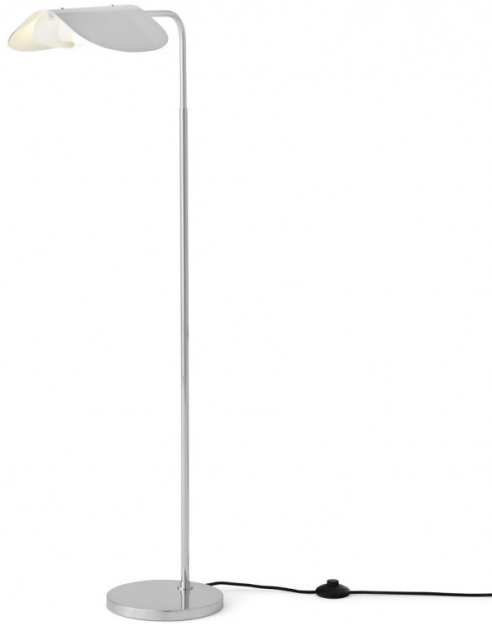

Audo Copenhagen Wing Floor Lamp

LA10674

SOURCE: <https://www.davidvillagelighting.co.uk/product/Audo-Copenhagen-Wing-Floor-Lamp/10000755>

PRODUCT DESCRIPTION

Designer: Kenneth Bergenblad

Audo Copenhagen Wing Floor Lamp

The Wing floor lamp was designed by Kenneth Bergenblad, a Swedish designer who has won numerous accolades around the world, including The Guldlampen Nordisk Design prize for Wing. This sleek design uses polished aluminium that allows it to blend easily into any aesthetic. The material is timeless and reflects the light and shadows within your space. The aluminium shade is designed to resemble the wings of a bird in flight and use their angled nature to conceal the light source underneath them.

The shade can also be tilted and adjusted with ease which allows you to angle and direct the light either onto a specific area or task, or to direct the light away for a more ambient indirect light for your space. Place the Wing floor lamp in your study, dining space, living room, or bedroom to add a touch of modern design and functional lighting.

PRODUCT SPECIFICATION

- Light Source:** 1 x Max 60W E27 (excluded)
- IP Code:** 20
- Dimming:** In line on/off switch included on cable.
- Dimensions:** Height: 118cm
Depth: 48cm
Base: Ø27cm
Cable Length: 200cm