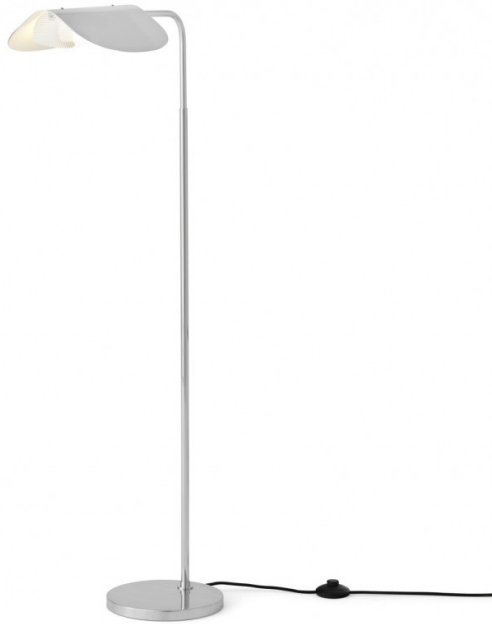

# Audo Copenhagen Wing Floor Lamp

LA10674

SOURCE: <https://www.davidvillagelighting.co.uk/product/Audo-Copenhagen-Wing-Floor-Lamp/10000755>

## PRODUCT DESCRIPTION

**Designer:** Kenneth Bergenblad

### Audo Copenhagen Wing Floor Lamp

The Wing floor lamp was designed by Kenneth Bergenblad, a Swedish designer who has won numerous accolades around the world, including The Guldlampen Nordisk Design prize for Wing. This sleek design uses polished aluminium that allows it to blend easily into any aesthetic. The material is timeless and reflects the light and shadows within your space. The aluminium shade is designed to resemble the wings of a bird in flight and use their angled nature to conceal the light source underneath them.

The shade can also be tilted and adjusted with ease which allows you to angle and direct the light either onto a specific area or task, or to direct the light away for a more ambient indirect light for your space. Place the Wing floor lamp in your study, dining space, living room, or bedroom to add a touch of modern design and functional lighting.