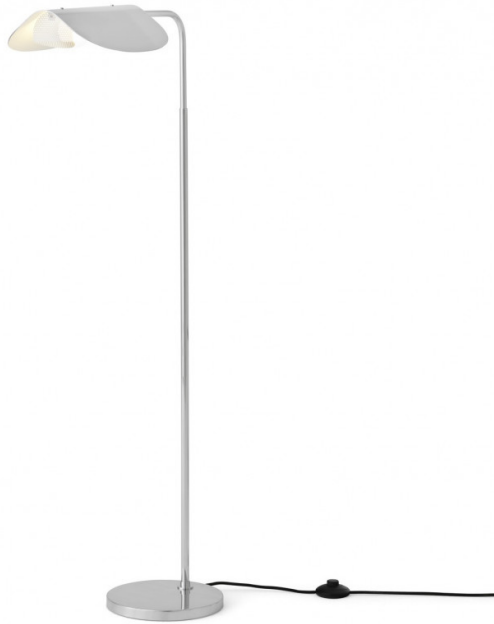

# Audo Copenhagen Wing Floor Lamp

LA10674

SOURCE: <https://www.davidvillagelighting.co.uk/product/Audo-Copenhagen-Wing-Floor-Lamp/10000755>

## PRODUCT DESCRIPTION

**Designer:** Kenneth Bergenblad

### Audo Copenhagen Wing Floor Lamp

The Wing floor lamp was designed by Kenneth Bergenblad, a Swedish designer who has won numerous accolades around the world, including The Guldlampen Nordisk Design prize for Wing. This sleek design uses polished aluminium that allows it to blend easily into any aesthetic. The material is timeless and reflects the light and shadows within your space. The aluminium shade is designed to resemble the wings of a bird in flight and use their angled nature to conceal the light source underneath them.

The shade can also be tilted and adjusted with ease which allows you to angle and direct the light either onto a specific area or task, or to direct the light away for a more ambient indirect light for your space. Place the Wing floor lamp in your study, dining space, living room, or bedroom to add a touch of modern design and functional lighting.