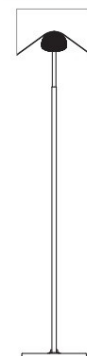

The Wing floor lamp was designed by Kenneth Bergenblad, a Swedish designer who has won numerous accolades around the world, including The Guldlampen Nordisk Design prize for Wing. This sleek design uses polished aluminium that allows it to blend easily into any aesthetic. The material is timeless and reflects the light and shadows within your space. The aluminium shade is designed to resemble the wings of a bird in flight and use their angled nature to conceal the light source underneath them.

The shade can also be tilted and adjusted with ease which allows you to angle and direct the light either onto a specific area or task, or to direct the light away for a more ambient indirect light for your space. Place the Wing floor lamp in your study, dining space, living room, or bedroom to add a touch of modern design and functional lighting.

PRODUCT SPECIFICATION

- Light Source:** 1 x Max 60W E27 (excluded)
- IP Code:** 20
- Dimming:** In line on/off switch included on cable.
- Dimensions:** Height: 118cm
Depth: 48cm
Base: Ø27cm
Cable Length: 200cm

W: 27 cm / 10,6"

Ø: 23 cm / 9"

H: 118 cm / 46,4"

For all sales and technical enquiries, please contact:

+44 (0)114 263 4266

info@davidvillagelighting.co.uk

www.davidvillagelighting.co.uk