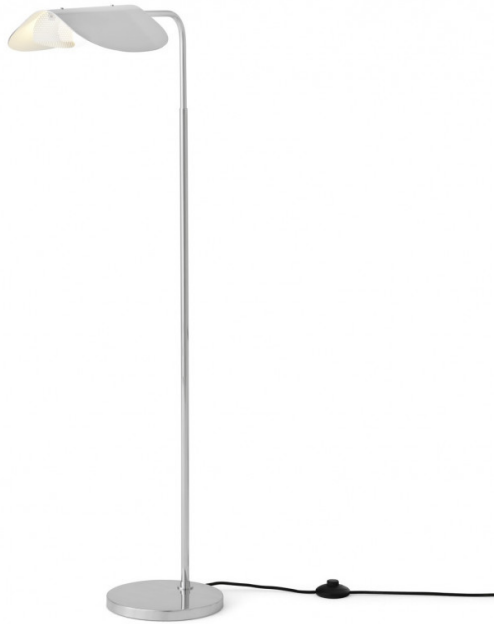

Audo Copenhagen Wing Floor Lamp

LA10674

SOURCE: <https://www.davidvillagelighting.co.uk/product/Audo-Copenhagen-Wing-Floor-Lamp/10000755>

PRODUCT DESCRIPTION

Designer: Kenneth Bergenblad

Audo Copenhagen Wing Floor Lamp

The Wing floor lamp was designed by Kenneth Bergenblad, a Swedish designer who has won numerous accolades around the world, including The Guldlampen Nordisk Design prize for Wing. This sleek design uses polished aluminium that allows it to blend easily into any aesthetic. The material is timeless and reflects the light and shadows within your space. The aluminium shade is designed to resemble the wings of a bird in flight and use their angled nature to conceal the light source underneath them.

The shade can also be tilted and adjusted with ease which allows you to angle and direct the light either onto a specific area or task, or to direct the light away for a more ambient indirect light for your space. Place the Wing floor lamp in your study, dining space, living room, or bedroom to add a touch of modern design and functional lighting.

PRODUCT SPECIFICATION

- Light Source:** 1 x Max 60W E27 (excluded)
- IP Code:** 20
- Dimming:** In line on/off switch included on cable.
- Dimensions:** Height: 118cm
Depth: 48cm
Base: Ø27cm
Cable Length: 200cm