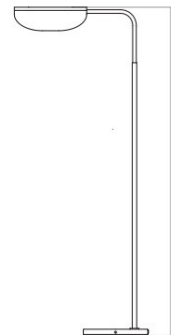

The shade can also be tilted and adjusted with ease which allows you to angle and direct the light either onto a specific area or task, or to direct the light away for a more ambient indirect light for your space. Place the Wing floor lamp in your study, dining space, living room, or bedroom to add a touch of modern design and functional lighting.

## PRODUCT SPECIFICATION

- Light Source:** 1 x Max 60W E27 (excluded)
- IP Code:** 20
- Dimming:** In line on/off switch included on cable.
- Dimensions:** Height: 118cm  
Depth: 48cm  
Base: Ø27cm  
Cable Length: 200cm

W: 27 cm / 10.6"

Ø: 23 cm / 9"

H: 118 cm / 46.4"

**For all sales and technical enquiries, please contact:**

+44 (0)114 263 4266

[info@davidvillagelighting.co.uk](mailto:info@davidvillagelighting.co.uk)

[www.davidvillagelighting.co.uk](http://www.davidvillagelighting.co.uk)