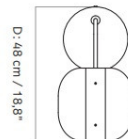

## PRODUCT SPECIFICATION

- Light Source:** 1 x Max 60W E27 (excluded)
- IP Code:** 20
- Dimming:** In line on/off switch included on cable.
- Dimensions:** Height: 118cm  
Depth: 48cm  
Base: Ø27cm  
Cable Length: 200cm

W: 27 cm / 10.6"

Ø: 23 cm / 9"

H: 118 cm / 46.4"

**For all sales and technical enquiries, please contact:**

+44 (0)114 263 4266

[info@davidvillagelighting.co.uk](mailto:info@davidvillagelighting.co.uk)

[www.davidvillagelighting.co.uk](http://www.davidvillagelighting.co.uk)