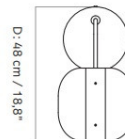

## PRODUCT SPECIFICATION

**Light Source:** 1 x Max 60W E27 (excluded)

**IP Code:** 20

**Dimming:** In line on/off switch included on cable.

**Dimensions:** Height: 118cm  
Depth: 48cm  
Base: Ø27cm  
Cable Length: 200cm

W: 27 cm / 10,6"

Ø: 23 cm / 9"

H: 118 cm / 46,4"

**For all sales and technical enquiries, please contact:**

+44 (0)114 263 4266

[info@davidvillagelighting.co.uk](mailto:info@davidvillagelighting.co.uk)

[www.davidvillagelighting.co.uk](http://www.davidvillagelighting.co.uk)