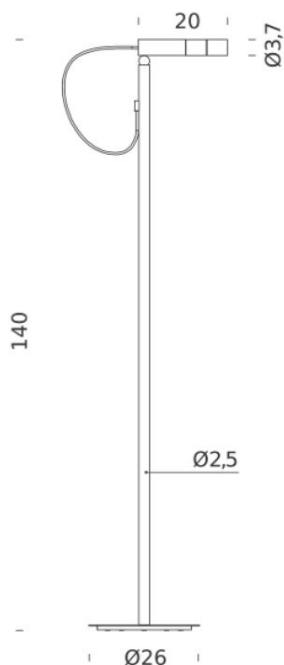

NEMO

LA10673

Nemo Lighting Type LED Floor Lamp

SOURCE: <https://www.davidvillagelighting.co.uk/product/Nemo-Lighting-Type-LED-Floor-Lamp/10000751>

PRODUCT DESCRIPTION

Designer: Guillaume Bloget

Nemo Lighting Type LED Floor Lamp

This sophisticated floor lamp uses its highly adaptable lamp shade to create a dynamic and minimalist task light. The long aluminium stem can rotate as well as the light source itself. This allows you to direct the LED spotlight to wherever it is needed. Such as, in a home office or study as well as in reading nooks and living spaces.

PRODUCT SPECIFICATION

- Light Source:** 8W, 2700K, 467 lumens
- IP Code:** 20
- Dimming:** integrated dimmer on the product.
- Dimensions:** 140cm height
 Ø26cm base
 20cm length shade
 Ø3.7cm shade

For all sales and technical enquiries, please contact: