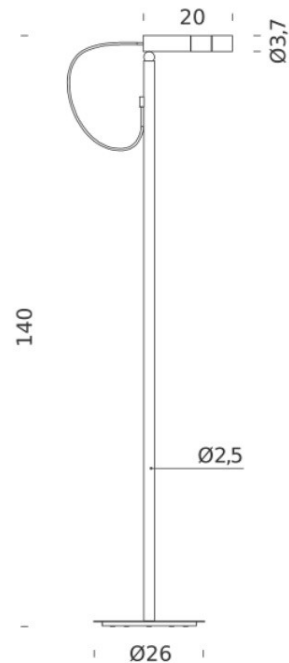

NEMO

LA10673

Nemo Lighting Type LED Floor Lamp

SOURCE: <https://www.davidvillagelighting.co.uk/product/Nemo-Lighting-Type-LED-Floor-Lamp/10000751>

PRODUCT DESCRIPTION

Designer: Guillaume Bloget

Nemo Lighting Type LED Floor Lamp

This sophisticated floor lamp uses its highly adaptable lamp shade to create a dynamic and minimalist task light. The long aluminium stem can rotate as well as the light source itself. This allows you to direct the LED spotlight to wherever it is needed. Such as, in a home office or study as well as in reading nooks and living spaces.

PRODUCT SPECIFICATION

- Light Source:** 8W, 2700K, 467 lumens
- IP Code:** 20
- Dimming:** integrated dimmer on the product.
- Dimensions:** 140cm height
 Ø26cm base
 20cm length shade
 Ø3.7cm shade

For all sales and technical enquiries, please contact: