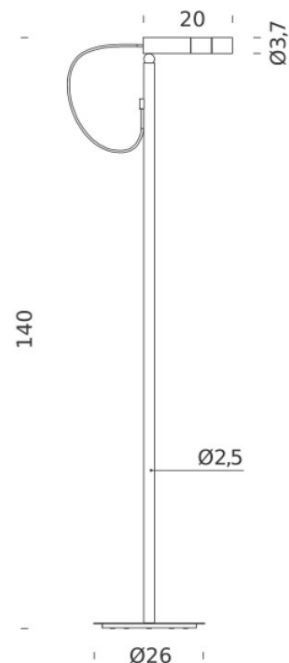

NEMO

LA10673

Nemo Lighting Type LED Floor Lamp

SOURCE: <https://www.davidvillagelighting.co.uk/product/Nemo-Lighting-Type-LED-Floor-Lamp/10000751>

PRODUCT DESCRIPTION

Designer: Guillaume Bloget

Nemo Lighting Type LED Floor Lamp

This sophisticated floor lamp uses its highly adaptable lamp shade to create a dynamic and minimalist task light. The long aluminium stem can rotate as well as the light source itself. This allows you to direct the LED spotlight to wherever it is needed. Such as, in a home office or study as well as in reading nooks and living spaces.

PRODUCT SPECIFICATION

- Light Source:** 8W, 2700K, 467 lumens
- IP Code:** 20
- Dimming:** integrated dimmer on the product.
- Dimensions:** 140cm height
 Ø26cm base
 20cm length shade
 Ø3.7cm shade

For all sales and technical enquiries, please contact: