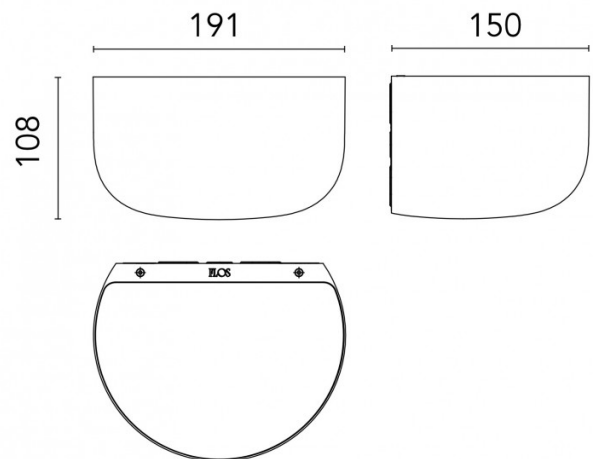

Discover the [Bellhop](#) collection and find the perfect light for your space.

PRODUCT SPECIFICATION

Light Source: 17W, 2700K, 1600 lumens

IP Code: 44

Dimming: Dimmable via mains phase dimming.

Dimensions: 10.8 cm height
19.1 cm width
15 cm depth