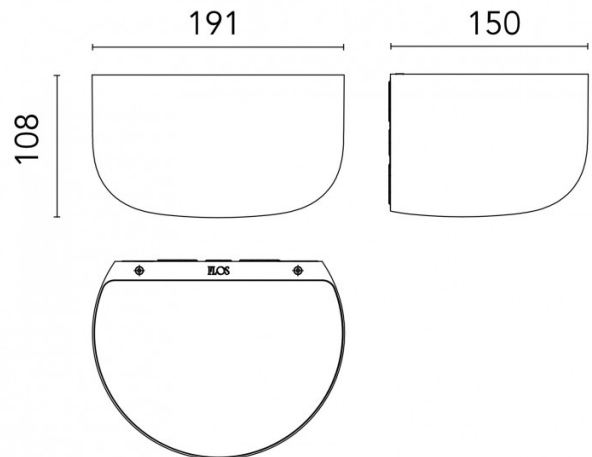

## PRODUCT SPECIFICATION

**Light Source:** 17W, 2700K, 1600 lumens

**IP Code:** 44

**Dimming:** Dimmable via mains phase dimming.

**Dimensions:** 10.8 cm height  
19.1 cm width  
15 cm depth

**For all sales and technical enquiries, please contact:**