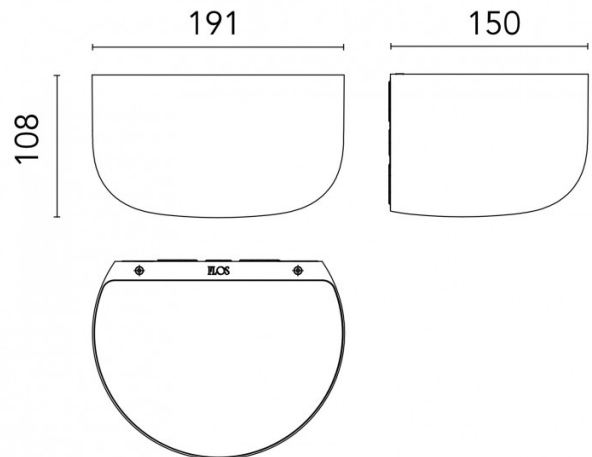

FLOS

Flos Bellhop Wall Up LED Light

LA5456/W

SOURCE: <https://www.davidvillagelighting.co.uk/product/Flos-Bellhop-Wall-Up-LED-Light/10000747>

PRODUCT DESCRIPTION

Designer: Edward Barber & Jay Osgerby

Bellhop Wall Up by Flos

The latest addition to the Bellhop collection, the Bellhop Wall Up was designed by Edward Barber and Jay Osgerby. The Wall Up provides an indirect warm white light emission and can be installed facing upwards or downwards. Available in the same colourful options as the Bellhop Portable, white, grey, grey blue, brick red, cioko and yellow. The Bellhop Wall Up brings a touch of colour into any space. Its IP 44 rating, allows you to install it in both indoor and outdoor (protected) areas.

Flos Bellhop Wall Up is a future-proof luminaire, designed via the Flos For Future initiative, and can be disassembled and recycled separately. The LED light source has a 50.000 hours lifetime and can be replaced (by a professional) after that.

Discover the [Bellhop](#) collection and find the perfect light for your space.

PRODUCT SPECIFICATION

Light Source: 17W, 2700K, 1600 lumens

IP Code: 44

Dimming: Dimmable via mains phase dimming.

Dimensions: 10.8 cm height
19.1 cm width
15 cm depth