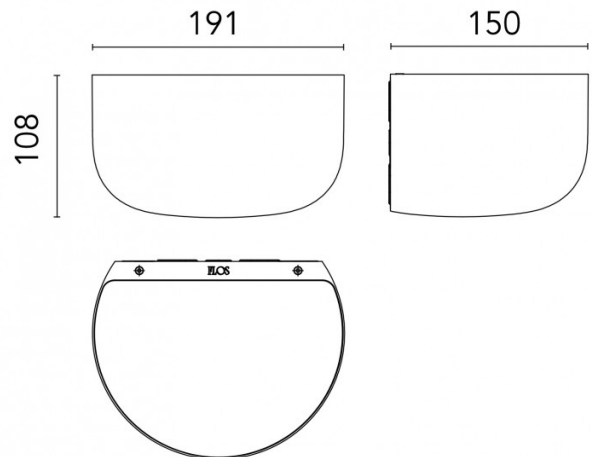

Discover the [Bellhop](#) collection and find the perfect light for your space.

PRODUCT SPECIFICATION

Light Source: 17W, 2700K, 1600 Lumens

IP Code: 44

Dimming: Dimmable via Triac dimming.

Dimensions: Height: 10.8cm
Width: 19.1 cm
Depth: 15cm