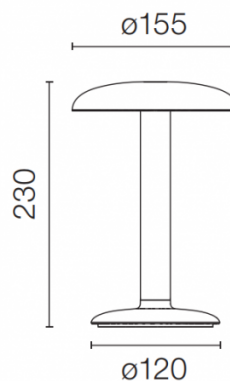

PRODUCT SPECIFICATION

Light Source:	Warmest White (2700K) - 2,5W, 2700K, 159 lumens Warm White (3000K) - 2.5W, 3000K, 169 lumens
IP Code:	54
Dimming:	Integrated dimmer on product.
Dimensions:	Shade: Ø15.5cm Height: 23cm Base: Ø12cm