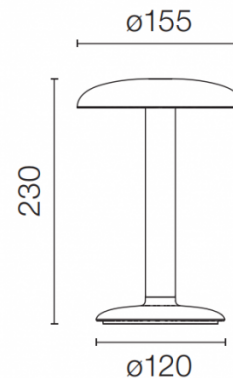

### PRODUCT SPECIFICATION

<b>Light Source:</b>	<b>Warmest White (2700K)</b> - 2,5W, 2700K, 159 lumens <b>Warm White (3000K)</b> - 2.5W, 3000K, 169 lumens
<b>IP Code:</b>	54
<b>Dimming:</b>	Integrated dimmer on product.
<b>Dimensions:</b>	Shade: Ø15.5cm Height: 23cm Base: Ø12cm