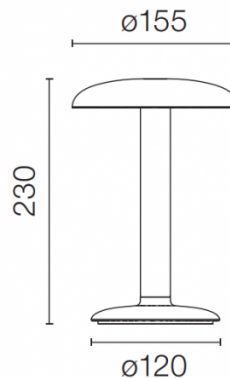

### PRODUCT SPECIFICATION

<b>Light Source:</b>	<b>Warmest White (2700K)</b> - 2,5W, 2700K, 159 lumens <b>Warm White (3000K)</b> - 2.5W, 3000K, 169 lumens
<b>IP Code:</b>	54
<b>Dimming:</b>	Integrated dimmer on product.
<b>Dimensions:</b>	Shade: Ø15.5cm Height: 23cm Base: Ø12cm