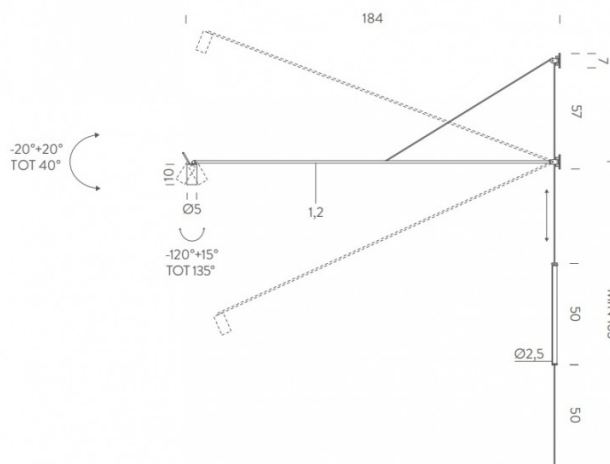

### PRODUCT SPECIFICATION

- Light Source:** 15W, 2700K, 839 lumens
- IP Code:** 20
- Dimming:** In line dimmer on the cable.
- Dimensions:** 184cm length from wall  
165cm min height  
250cm cable length