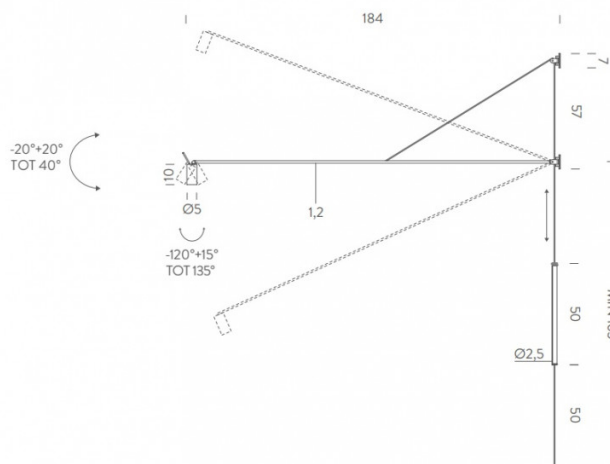

The Nemo Lighting Swan wall light is a minimalist and functional wall light that can provide the perfect lighting solution for your space. Protruding 183cm out from the wall, this statement wall light will add a talking point to your space as well as a functional spotlight. The aluminium matt black structure can rotate 40 degrees vertically and 180 degrees horizontally due to the leather counterweight. This makes this lamp perfect for the use as a task light as the cylindrical spotlights creates a beam that can be directed and focused accurately. Place this in your study and office space or give your living room a touch of grandeur and place this in your lounge or dining area to showcase your home or commercial space with ease.

PRODUCT SPECIFICATION

- Light Source:** 15W, 2700K, 839 lumens
- IP Code:** 20
- Dimming:** In line dimmer on the cable.
- Dimensions:** 184cm length from wall
165cm min height
250cm cable length

For all sales and technical enquiries, please contact: