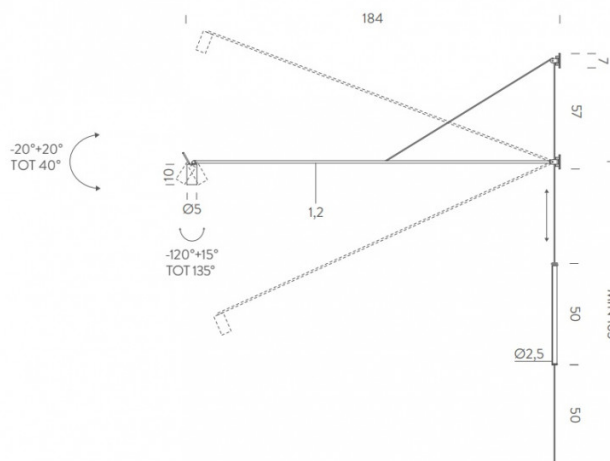

The Nemo Lighting Swan wall light is a minimalist and functional wall light that can provide the perfect lighting solution for your space. Protruding 183cm out from the wall, this statement wall light will add a talking point to your space as well as a functional spotlight. The aluminium matt black structure can rotate 40 degrees vertically and 180 degrees horizontally due to the leather counterweight. This makes this lamp perfect for the use as a task light as the cylindrical spotlights creates a beam that can be directed and focused accurately. Place this in your study and office space or give your living room a touch of grandeur and place this in your lounge or dining area to showcase your home or commercial space with ease.

PRODUCT SPECIFICATION

- Light Source:** 15W, 2700K, 839 lumens
- IP Code:** 20
- Dimming:** In line dimmer on the cable.
- Dimensions:** 184cm length from wall
165cm min height
250cm cable length

For all sales and technical enquiries, please contact: