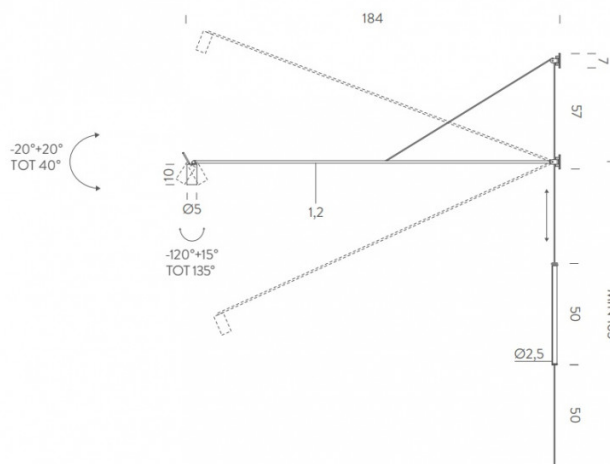

**NEMO**

**Nemo Lighting Swan LED Wall Light**

LA10668

SOURCE: <https://www.davidvillagelighting.co.uk/product/Nemo-Lighting-Swan-LED-Wall-Light/10000742>

**PRODUCT DESCRIPTION**

Designer: Bernhard Osann

**Nemo Lighting Swan LED Wall Light**

The Nemo Lighting Swan wall light is a minimalist and functional wall light that can provide the perfect lighting solution for your space. Protruding 183cm out from the wall, this statement wall light will add a talking point to your space as well as a functional spotlight. The aluminium matt black structure can rotate 40 degrees vertically and 180 degrees horizontally due to the leather counterweight. This makes this lamp perfect for the use as a task light as the cylindrical spotlights creates a beam that can be directed and focused accurately. Place this in your study and office space or give your living room a touch of grandeur and place this in your lounge or dining area to showcase your home or commercial space with ease.

**PRODUCT SPECIFICATION**

- Light Source:** 15W, 2700K, 839 lumens
- IP Code:** 20
- Dimming:** In line dimmer on the cable.
- Dimensions:** 184cm length from wall  
165cm min height  
250cm cable length