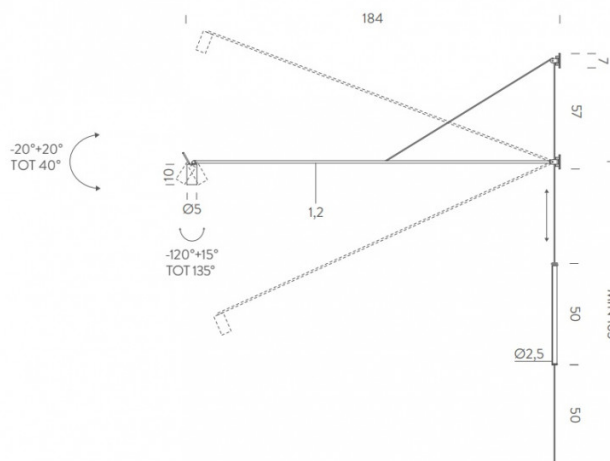

The Nemo Lighting Swan wall light is a minimalist and functional wall light that can provide the perfect lighting solution for your space. Protruding 183cm out from the wall, this statement wall light will add a talking point to your space as well as a functional spotlight. The aluminium matt black structure can rotate 40 degrees vertically and 180 degrees horizontally due to the leather counterweight. This makes this lamp perfect for the use as a task light as the cylindrical spotlights creates a beam that can be directed and focused accurately. Place this in your study and office space or give your living room a touch of grandeur and place this in your lounge or dining area to showcase your home or commercial space with ease.

**PRODUCT SPECIFICATION**

- Light Source:** 15W, 2700K, 839 lumens
- IP Code:** 20
- Dimming:** In line dimmer on the cable.
- Dimensions:** 184cm length from wall  
165cm min height  
250cm cable length