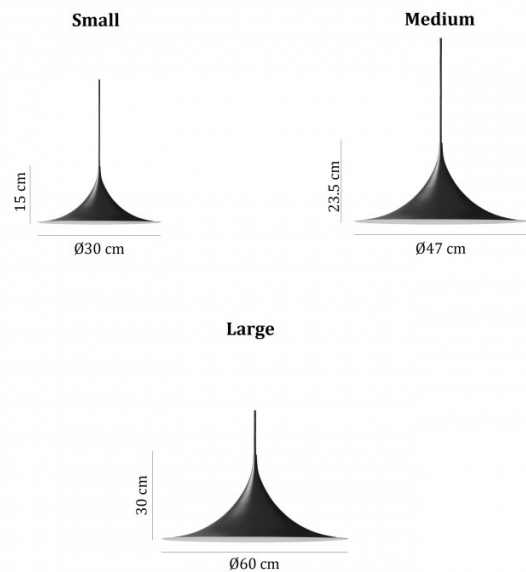

## PRODUCT SPECIFICATION

**Light Source:** **Small:** 1 x Max 6W E14 LED (Excluded)  
**Medium:** 1 x Max 10W E27 LED (Excluded)  
**Large:** 1 x Max 10W E27 LED (Excluded)

**IP Code:** 20

**Dimming:** Dimmable via mains phase dimming.

**Dimensions: Small:**  
 Shade: Ø30cm  
 Height: 15cm

**Medium:**  
 Shade: Ø47cm  
 Height: 23.5cm

**Large:**  
 Shade: Ø60cm  
 Height: 30cm

Cable Length: 400cm

**For all sales and technical enquiries, please contact:**