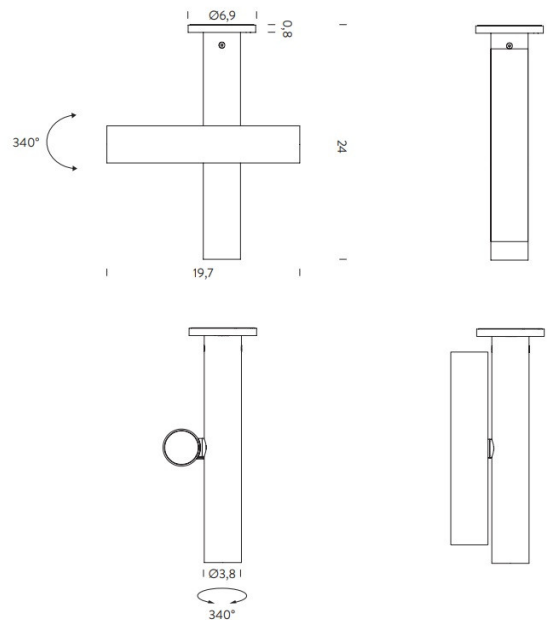

NEMO

LA10095/C

Nemo Lighting Tubes LED Ceiling Light

SOURCE: <https://www.davidvillagelighting.co.uk/product/Nemo-Lighting-Tubes-LED-Ceiling-Light/10000738>

PRODUCT DESCRIPTION

Designer: Charles Kalpakian

Nemo Lighting Tubes LED Ceiling Light

The Nemo Lighting Tubes LED Ceiling light is the most recent addition to the Tubes collection and features two light sources located inside the extruded aluminium tubes. A unique feature of this ceiling lamp is the adjustable tube that runs parallel to the other. This tube can be moved and rotated to create a spotlight effect perfect for functional spaces such as work areas and offices.

- Light Source:** 2 x 4W, 2700K, 374 lumens
- IP Code:** 20
- Dimming:** Dimmable via Triac dimming
- Dimensions:** 24cm height
Ø6.9cm base
19.7cm max width

For all sales and technical enquiries, please contact: