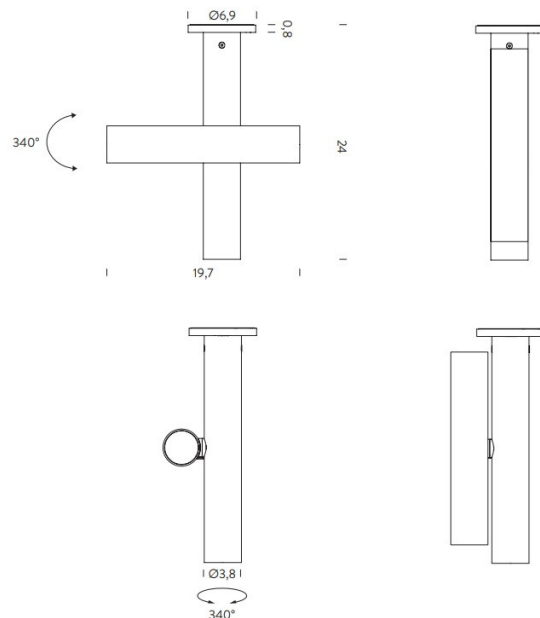

The Nemo Lighting Tubes LED Ceiling light is the most recent addition to the Tubes collection and features two light sources located inside the extruded aluminium tubes. A unique feature of this ceiling lamp is the adjustable tube that runs parallel to the other. This tube can be moved and rotated to create a spotlight effect perfect for functional spaces such as work areas and offices.

Light Source: 2 x 4W, 2700K, 374 lumens

IP Code: 20

Dimming: Dimmable via Triac dimming

Dimensions: 24cm height
 Ø6.9cm base
 19.7cm max width

For all sales and technical enquiries, please contact:

+44 (0)114 263 4266