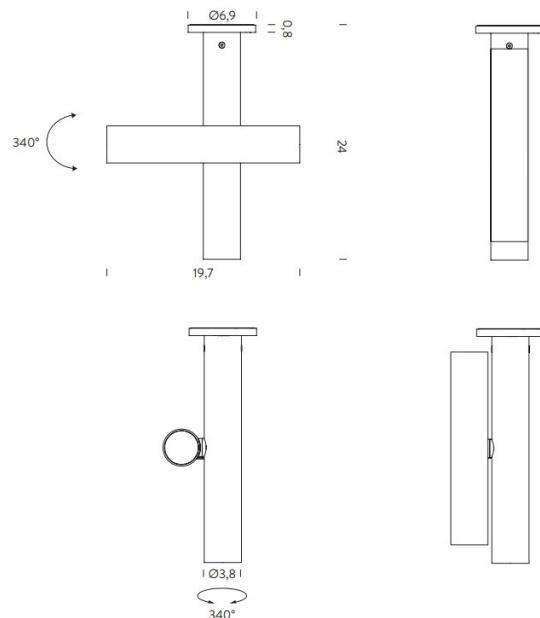

**Nemo Lighting Tubes LED Ceiling  
Light**

The Nemo Lighting Tubes LED Ceiling light is the most recent addition to the Tubes collection and features two light sources located inside the extruded aluminium tubes. A unique feature of this ceiling lamp is the adjustable tube that runs parallel to the other. This tube can be moved and rotated to create a spotlight effect perfect for functional spaces such as work areas and offices.

**Light Source:** 2 x 4W, 2700K, 374 lumens

**IP Code:** 20

**Dimming:** Dimmable via Triac dimming

**Dimensions:** 24cm height  
Ø6.9cm base  
19.7cm max width

**For all sales and technical enquiries, please contact:**