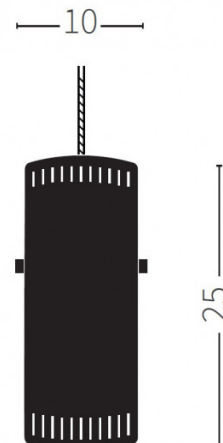

The Trombone Cylinder Pendant emits a downward directed glow, perfect for task lighting above a desk, or kitchen island. It can be installed in multiples to line the length of a desk or hallway, or can be displayed with the other lamps from The Trombone Collection to create a consistent lighting scheme. The elegant, geometric design of this collection is timeless and fits seamlessly into any contemporary space. Originally designed in 1966, the Trombone series proved so popular that, decades later, it is still possible to buy a newly produced Jo Hammerborg lamp.

PRODUCT SPECIFICATION

Light Source: 1 x Max 40W E27 (excluded)

IP Code: 20

Dimming: Dimmable via mains phase dimming.

Dimensions: Shade: Ø10cm
Shade Height: 25cm
Cable Length: 300cm

For all sales and technical enquiries, please contact: