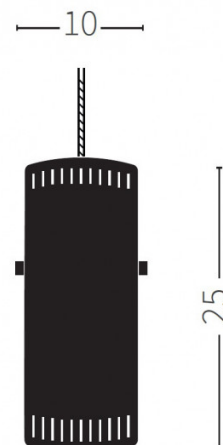

Warm Nordic Trombone Cylinder Pendant

LA10666/P

SOURCE: <https://www.davidvillagelighting.co.uk/product/Warm-Nordic-Trombone-Cylinder-Pendant/10000736>

PRODUCT DESCRIPTION

Designer: Jo Hammerborg

Warm Nordic Trombone Cylinder Pendant

PRODUCT SPECIFICATION

- Light Source:** 1 x Max 40W E27 (excluded)
- IP Code:** 20
- Dimming:** Dimmable via mains phase dimming.
- Dimensions:** Shade: Ø10cm
Shade Height: 25cm
Cable Length: 300cm

For all sales and technical enquiries, please contact: