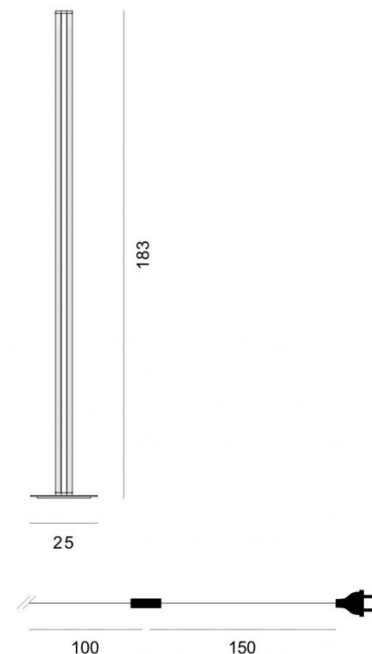

**Foscarini Chiaroscuro LED Floor  
Lamp**

The Foscarini Chiaroscuro Floor Lamp produces an all-around indirect light, built from the classic floor lamp by Pietro Chiesa and reimaged by brothers Achille and Pier Giacomo Castiglioni. Alberto and Francesco Meda have expanded on the lamp's functionality. The Chiaroscuro lamp differs from any classic floor lamp in that it emits light sideways and towards the ceiling.

The latest launch from Foscarini, Chiaroscuro is a new kind of expression of Foscarini's experimental ideas. The Medas, father and son designer duo, wanted to create an object that albeit complex internally, would appear simple to its user. Fitting with today's standards, the lamp has elements that are easy to assemble and disassemble, as well as repair. Made of aluminium extrusions, which allowed the designers to "hide" all the technical features, beautifully combined with a polycarbonate diffuser. Available in dark red or titanium finish, and can be dimmed with an in-line dimmer.

**PRODUCT SPECIFICATION**

**Light Source:** 37W, 2700K, 4730 Lumens

**IP Code:** 20

**Dimming:** In-line dimmer included on product.

**Dimensions:** Height: 183cm  
Base Width: 25cm  
Cable Length: 250cm

**For all sales and technical enquiries, please contact:**