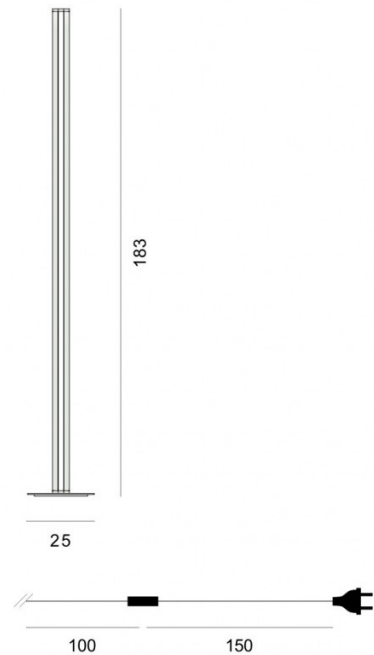

**Foscarini Chiaroscuro LED Floor  
Lamp**

The Foscarini Chiaroscuro Floor Lamp produces an all-around indirect light, built from the classic floor lamp by Pietro Chiesa and reimaged by brothers Achille and Pier Giacomo Castiglioni. Alberto and Francesco Meda have expanded on the lamp's functionality. The Chiaroscuro lamp differs from any classic floor lamp in that it emits light sideways and towards the ceiling.

The latest launch from Foscarini, Chiaroscuro is a new kind of expression of Foscarini's experimental ideas. The Medas, father and son designer duo, wanted to create an object that albeit complex internally, would appear simple to its user. Fitting with today's standards, the lamp has elements that are easy to assemble and disassemble, as well as repair. Made of aluminium extrusions, which allowed the designers to "hide" all the technical features, beautifully combined with a polycarbonate diffuser. Available in dark red or titanium finish, and can be dimmed with an in-line dimmer.

**PRODUCT SPECIFICATION**

**Light Source:** 37W, 2700K, 4730 Lumens

**IP Code:** 20

**Dimming:** In-line dimmer included on product.

**Dimensions:** Height: 183cm  
Base Width: 25cm  
Cable Length: 250cm

**For all sales and technical enquiries, please contact:**