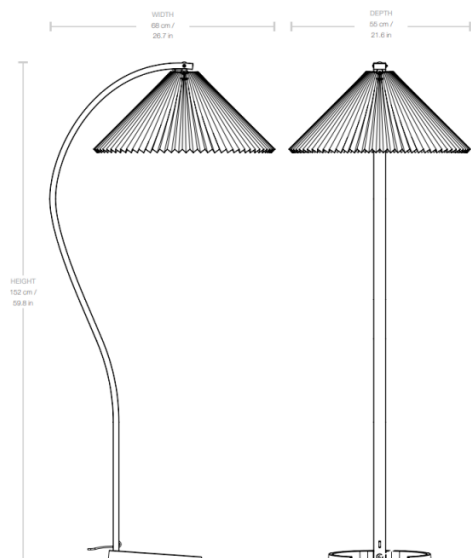

# Gubi Timberline Floor Lamp

LA10664

SOURCE: <https://www.davidvillagelighting.co.uk/product/Gubi-Timberline-Floor-Lamp/10000730>

### Gubi Timberline Floor Lamp

After years of being out of production, the Timberline floor lamp is finally back. Initially designed by Mads Caprani, the lamp instantly became his flagship product. A swan-necked body, with oak and birch wood that effortlessly blends into any space. The slimline design embodies Scandinavian design, with those 1970s vibes. Named after the tree line level, where trees stop growing and rock overtakes the landscape; one of Caprani's fascination with nature. This boundary also exists in the design of the lamp, where the wood is abruptly met by the iron base. The lamp's versatility allows you to install the lamp in minimal Scandinavian spaces as well as bolder and bohemian decors, which allowed for Timberline's success in the continent.

Timberline is comprised of three materials, all very different to each other and with sharp edges. The Canvas pleated shade, Caprani's signature, perfectly balances on the oak and birch. The wooden sinuous stem of the Timberline is comprised of numerous layers of birch and oak creating an almost perfect question mark. And finally, a perfectly balanced iron cast base ensures the stability of the Timberline.

## PRODUCT SPECIFICATION

**Light Source:** 1 x max 6-10W LED E27 (excluded)

**IP Code:** 20

**Dimming:** In line on/off switch on cable

**Dimensions:** 68 cm depth  
55 cm width  
152 cm height  
200 cm cable length