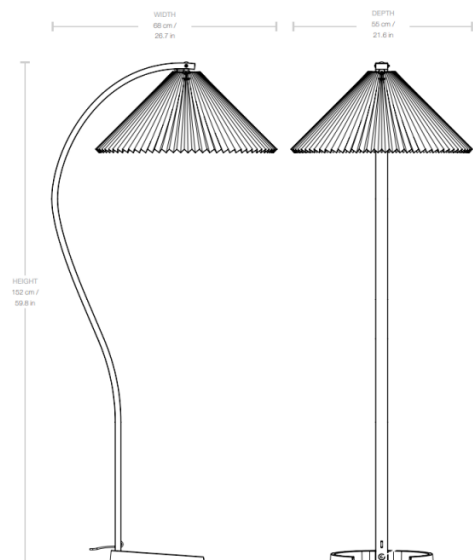

Gubi Timberline Floor Lamp

LA10664

SOURCE: <https://www.davidvillagelighting.co.uk/product/Gubi-Timberline-Floor-Lamp/10000730>

PRODUCT DESCRIPTION

Designer: Mads Caprani

Gubi Timberline Floor Lamp

The Gubi Timberline Floor Lamp is a masterpiece of 1970s Scandinavian design, crafted by the renowned Danish designer Mads Caprani. Instantly recognisable for its sinuous swan-necked stem, composed of layers of oak and birch, this floor lamp combines organic elegance with bold architectural form. The canvas pleated shade, Caprani's hallmark, diffuses light beautifully, creating a warm and inviting atmosphere in any room.

Named after the treeline where nature transitions from trees to rock, the Timberline Floor Lamp reflects Caprani's fascination with natural boundaries and contrasts. Its design juxtaposes the flowing wooden stem with a solid cast-iron base, resulting in a visually striking and perfectly balanced piece. The inset cord and adjustable shade further showcase Caprani's meticulous attention to detail and functionality.

Reintroduced to a new generation of design enthusiasts, the Timberline has become a favourite once again, celebrated for its ability to fit seamlessly into a variety of interiors, from minimalist Scandinavian spaces to eclectic, bohemian settings. Its enduring charm and quality make it more than a lamp, it's a sculptural statement piece.

PRODUCT SPECIFICATION

Light Source: 1 x Max 6-10W LED E27 (Excluded)

IP Code: 20

Dimming: In-line on/off switch on cable.

Dimensions: Depth: 68cm
Shade: Ø55cm
Height: 152cm

Cable Length: 200cm

For all sales and technical enquiries, please contact: