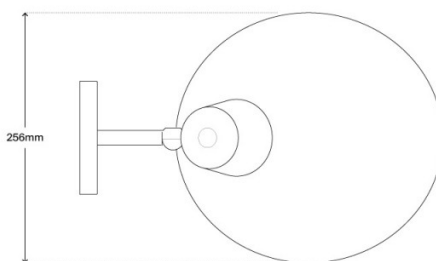

Astep VV Cinquanta Wall Light

LA10651/W

SOURCE: <https://www.davidvillagelighting.co.uk/product/Astep-VV-Cinquanta-Wall-Light/10000729>

PRODUCT DESCRIPTION

Designer: Vittoriano Viganò

VV Cinquanta Wall Light by Astep

The Cinquanta wall light has a movable shade which can rotate around 350° and can be angled up to 160° allowing you to direct the light flow where you need. The wall lamp is available in six elegant colours, black, white/brass, black/brass, yellow/black, red/black or white/black, so you can find the right finish for your design scheme. Wonderful as both a task or ambient light.

Please note the version with an integrated on/off switch can also be made dimmable as it is mains wired.

PRODUCT SPECIFICATION

- Light Source:** 1 x max 7W E27 LED (included)
- IP Code:** 20
- Dimming:** **With Switch** - Integrated on/off switch on the product
- Without Switch** - Dimmable via mains phase dimming
- Dimensions:** Ø27.5cm shade
25.6cm width
36.4cm depth from wall
Ø11.8cm wall base