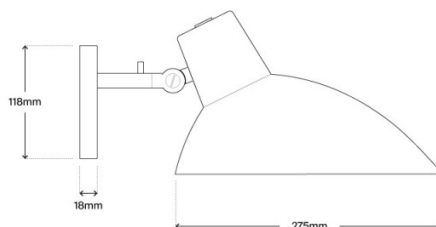

For all sales and technical enquiries, please contact:

+44 (0)114 263 4266

info@davidvillagelighting.co.uk

www.davidvillagelighting.co.uk