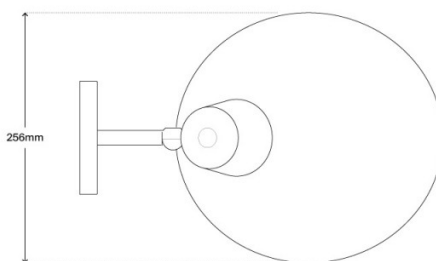

The Cinquanta wall light has a movable shade which can rotate around 350° and can be angled up to 160° allowing you to direct the light flow where you need. The wall lamp is available in six elegant colours, black, white/brass, black/brass, yellow/black, red/black or white/black, so you can find the right finish for your design scheme. Wonderful as both a task or ambient light.

## PRODUCT SPECIFICATION

- Light Source:** 1 x max 7W E27 LED (included)
- IP Code:** 20
- Dimming:** **With Switch** - Integrated on/off switch on the product
- Without Switch** - Dimmable via mains phase dimming
- Dimensions:** Ø27.5cm shade  
25.6cm width  
36.4cm depth from wall  
Ø11.8cm wall base