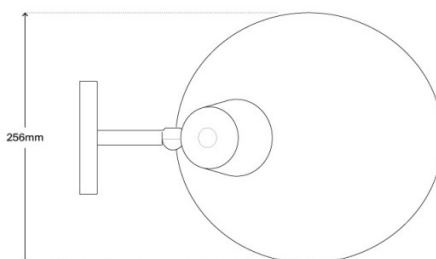

Astep VV Cinquanta Wall Light

LA10651/W

SOURCE: <https://www.davidvillagelighting.co.uk/product/Astep-VV-Cinquanta-Wall-Light/10000729>

PRODUCT DESCRIPTION

Designer: Vittoriano Viganò

VV Cinquanta Wall Light by Astep

The Cinquanta wall light has a movable shade which can rotate around 350° and can be angled up to 160° allowing you to direct the light flow where you need. The wall lamp is available in six elegant colours, black, white/brass, black/brass, yellow/black, red/black or white/black, so you can find the right finish for your design scheme. Wonderful as both a task or ambient light.

Please note the version with an integrated on/off switch can also be made dimmable as it is mains wired.

PRODUCT SPECIFICATION

- Light Source:** 1 x max 7W E27 LED (included)
- IP Code:** 20
- Dimming:** **With Switch** - Integrated on/off switch on the product
- Without Switch** - Dimmable via mains phase dimming
- Dimensions:** Ø27.5cm shade
25.6cm width
36.4cm depth from wall
Ø11.8cm wall base