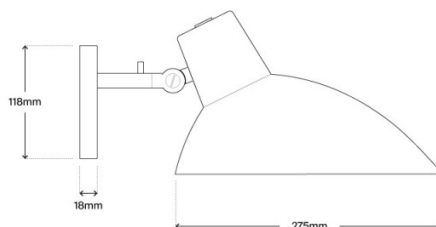

The Cinquanta wall light has a movable shade which can rotate around 350° and can be angled up to 160° allowing you to direct the light flow where you need. The wall lamp is available in six elegant colours, black, white/brass, black/brass, yellow/black, red/black or white/black, so you can find the right finish for your design scheme. Wonderful as both a task or ambient light.

Please note the version with an integrated on/off switch can also be made dimmable as it is mains wired.

PRODUCT SPECIFICATION

- Light Source:** 1 x max 7W E27 LED (included)
- IP Code:** 20
- Dimming:** **With Switch** - Integrated on/off switch on the product
- Without Switch** - Dimmable via mains phase dimming
- Dimensions:** Ø27.5cm shade
25.6cm width
36.4cm depth from wall
Ø11.8cm wall base