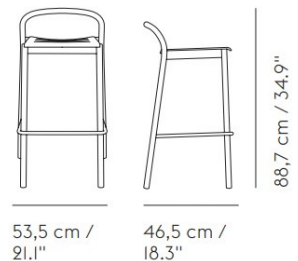

**PRODUCT SPECIFICATION**

**Dimensions: Small:**

Width: 53.2cm  
Depth: 46.5cm  
Height: 78.7cm

**Large:**

Width: 53.5cm  
Depth: 46.5cm  
Height: 88.7cm

**Small**

**Large**

**For all sales and technical enquiries, please contact:**