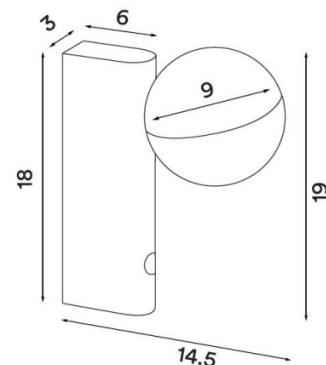

The Mini Balancer can either be installed directly onto the wall, keeping the cable and plug, or installed into the mains electricity by removing the cable and plug.

PRODUCT SPECIFICATION

Light Source: 6W, 2700K, 550 Lumens

IP Code: 20

Dimming: Integrated dimmer on the product.

Dimensions: Shade: Ø9cm
Height: 19cm
Base Length: 18cm
Depth: 14.5cm
Cable Length: 200cm

For all sales and technical enquiries, please contact:

+44 (0)114 263 4266