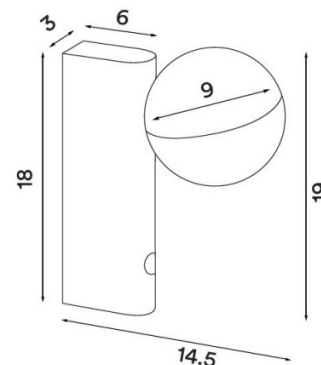

**The Mini Balancer can either be installed directly onto the wall, keeping the cable and plug, or installed into the mains electricity by removing the cable and plug.**

**PRODUCT SPECIFICATION**

**Light Source:** 6W, 2700K, 550 Lumens

**IP Code:** 20

**Dimming:** Integrated dimmer on the product.

**Dimensions:** Shade: Ø9cm  
Height: 19cm  
Base Length: 18cm  
Depth: 14.5cm  
Cable Length: 200cm

**For all sales and technical enquiries, please contact:**