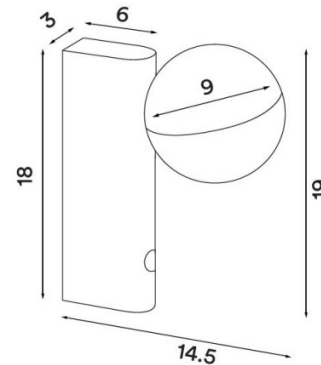

**The Mini Balancer can either be installed directly onto the wall, keeping the cable and plug, or installed into the mains electricity by removing the cable and plug.**

**PRODUCT SPECIFICATION**

**Light Source:** 6W, 2700K, 550 Lumens

**IP Code:** 20

**Dimming:** Integrated dimmer on the product.

**Dimensions:** Shade: Ø9cm  
Height: 19cm  
Base Length: 18cm  
Depth: 14.5cm  
Cable Length: 200cm

**For all sales and technical enquiries, please contact:**