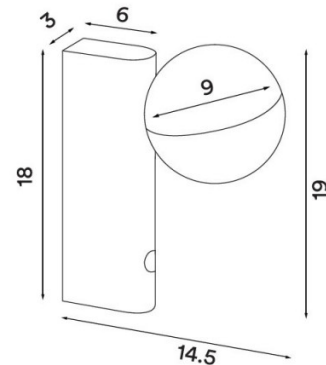

**The Mini Balancer can either be installed directly onto the wall, keeping the cable and plug, or installed into the mains electricity by removing the cable and plug.**

PRODUCT SPECIFICATION

**Light Source:** 6W, 2700K, 550 Lumens

**IP Code:** 20

**Dimming:** Integrated dimmer on the product.

**Dimensions:** Shade: Ø9cm  
Height: 19cm  
Base Length: 18cm  
Depth: 14.5cm  
Cable Length: 200cm

**For all sales and technical enquiries, please contact:**