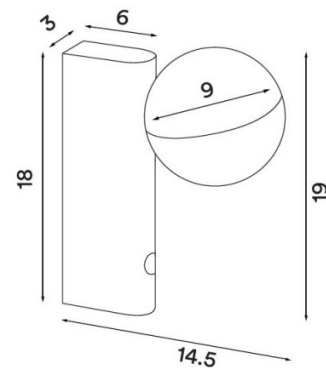

The Mini Balancer can either be installed directly onto the wall, keeping the cable and plug, or installed into the mains electricity by removing the cable and plug.

PRODUCT SPECIFICATION

Light Source: 6W, 2700K, 550 Lumens

IP Code: 20

Dimming: Integrated dimmer on the product.

Dimensions: Shade: Ø9cm
Height: 19cm
Base Length: 18cm
Depth: 14.5cm
Cable Length: 200cm

For all sales and technical enquiries, please contact:

+44 (0)114 263 4266