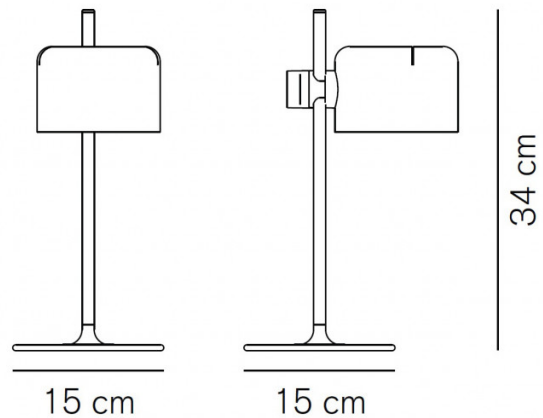

For all sales and technical enquiries, please contact:

+44 (0)114 263 4266

info@davidvillagelighting.co.uk

www.davidvillagelighting.co.uk