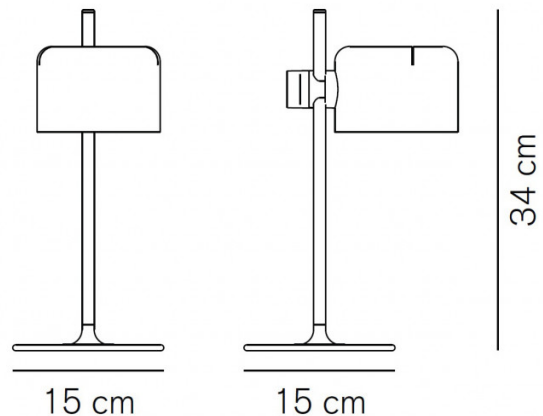

The Mini Coupe table light features a rounded shade that can be tilted and also features a subtle line on the top which allows the light to beautifully escape. Perfect for tables, side tables and desks, this table lamp will add a vintage touch whilst utilising modern technology.

## PRODUCT SPECIFICATION

**Light Source:** 1x Max 3W, G9 LED (included)

**IP Code:** 20

**Dimming:** In line on/off switch included on cable.

**Dimensions:** Base: Ø 15cm  
Height: 34cm

For all sales and technical enquiries, please contact: