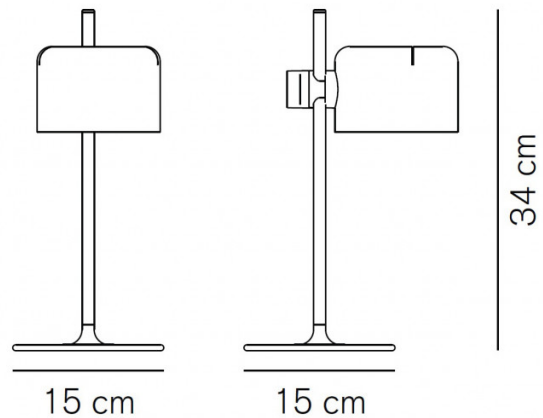

## PRODUCT SPECIFICATION

- Light Source:** 1 x Max 3W G9 LED (Included)
- IP Code:** 20
- Dimming:** In-line on/off switch included on cable.
- Dimensions:** Height: 34cm  
Base: Ø15cm

**For all sales and technical enquiries, please contact:**