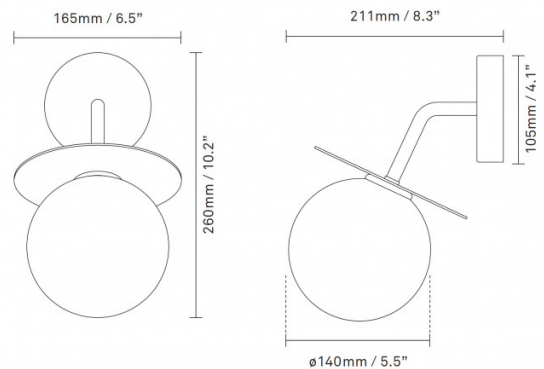

The Liila outdoor wall light is a sophisticated and refined fixture that is made from metal and features a mouth-blown glass lampshade. The wall lamp has an organic silhouette, with rounded shapes and lines that draws the eye whilst also blending easily into its surroundings.

PRODUCT SPECIFICATION

- Light Source:** 1 x max 7W G9 LED (excluded)
- IP Code:** 54
- Dimming:** Dimmable via mains phase dimming
- Dimensions:** Ø14cm shade  
26cm height  
16.5cm width  
21.1cm depth from wall  
Ø10.5cm wall base