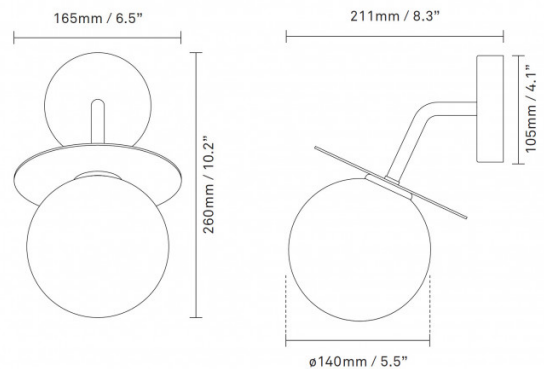

The Liila outdoor wall light is a sophisticated and refined fixture that is made from metal and features a mouth-blown glass lampshade. The wall lamp has an organic silhouette, with rounded shapes and lines that draws the eye whilst also blending easily into its surroundings.

PRODUCT SPECIFICATION

- Light Source:** 1 x max 7W G9 LED (excluded)
- IP Code:** 54
- Dimming:** Dimmable via mains phase dimming
- Dimensions:** Ø14cm shade
26cm height
16.5cm width
21.1cm depth from wall
Ø10.5cm wall base