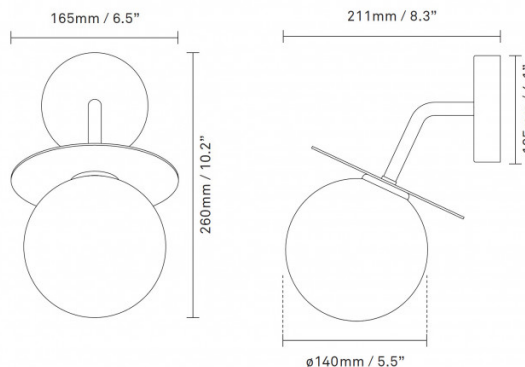

NUURA

Nuura Liila Outdoor Wall Light

LA10472/OUT

SOURCE: <https://www.davidvillagelighting.co.uk/product/Nuura-Liila-Outdoor-Wall-Light/10000712>

PRODUCT DESCRIPTION

Designer: Sofie Refer

Liila Wall Outdoor Light by Nuura

The Liila outdoor wall light is a sophisticated and refined fixture that is made from metal and features a mouth-blown glass lampshade. The wall lamp has an organic silhouette, with rounded shapes and lines that draws the eye whilst also blending easily into its surroundings.

PRODUCT SPECIFICATION

- Light Source:** 1 x max 7W G9 LED (excluded)
- IP Code:** 54
- Dimming:** Dimmable via mains phase dimming
- Dimensions:** Ø14cm shade
26cm height
16.5cm width
21.1cm depth from wall
Ø10.5cm wall base