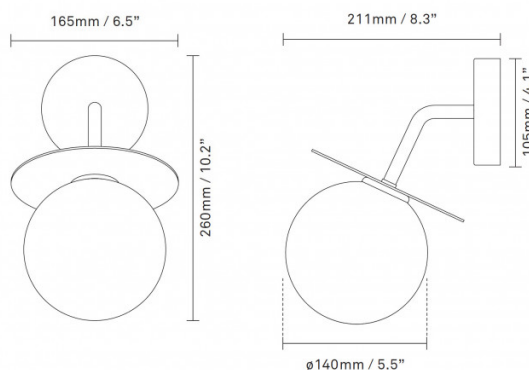

PRODUCT SPECIFICATION

Light Source: 1 x max 7W G9 LED (excluded)

IP Code: 54

Dimming: Dimmable via mains phase dimming

Dimensions: Ø14cm shade  
26cm height  
16.5cm width  
21.1cm depth from wall  
Ø10.5cm wall base