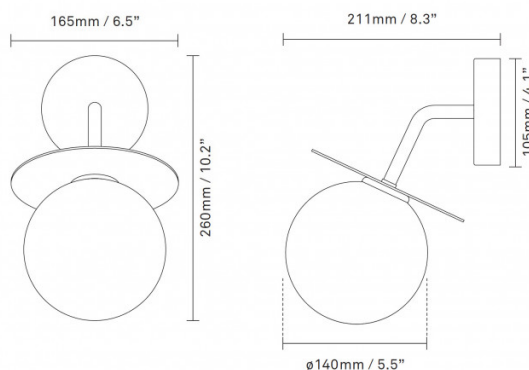

PRODUCT SPECIFICATION

Light Source: 1 x max 7W G9 LED (excluded)

IP Code: 54

Dimming: Dimmable via mains phase dimming

Dimensions: Ø14cm shade
26cm height
16.5cm width
21.1cm depth from wall
Ø10.5cm wall base