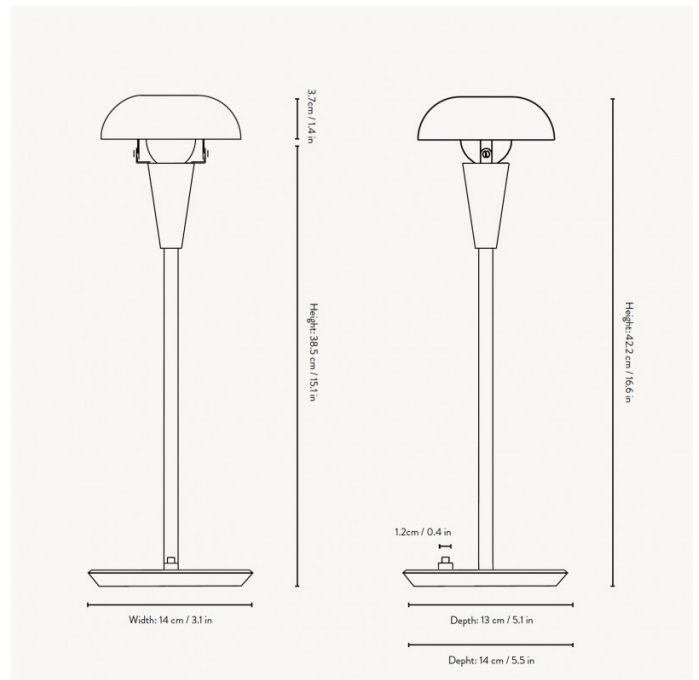

# ferm LIVING Tiny Table Lamp

LA10656/T

SOURCE: <https://www.davidvillagelighting.co.uk/product/ferm-LIVING-Tiny-Table-Lamp/10000709>

### Tiny Table Lamp by ferm LIVING

Inspired by industrial Art Deco, the Tiny table lamp is the taller, larger version of the [Tiny lamp](#). Made from iron, the table light features rounded and straight lines, having an eye-catching and stark silhouette. The bulb sits held underneath the lampshade, peering out in characterful and playful way.

Available in brass or steel, the Tiny table light is universal and can be used in any interior or design scheme. The shade is also movable, being able to tilt so you can create a particular ambience and look in your space. The timeless and refined feel of the table lamp means it will forever be a classic in home, work or commercial settings.

## PRODUCT SPECIFICATION

- Light Source:** 1 x max 12W E14 LED (excluded)
- IP Code:** 20
- Dimming:** Integrated on/off switch on the product
- Dimensions:** Ø12cm shade  
42.2cm height  
Ø14cm base  
200cm cable length