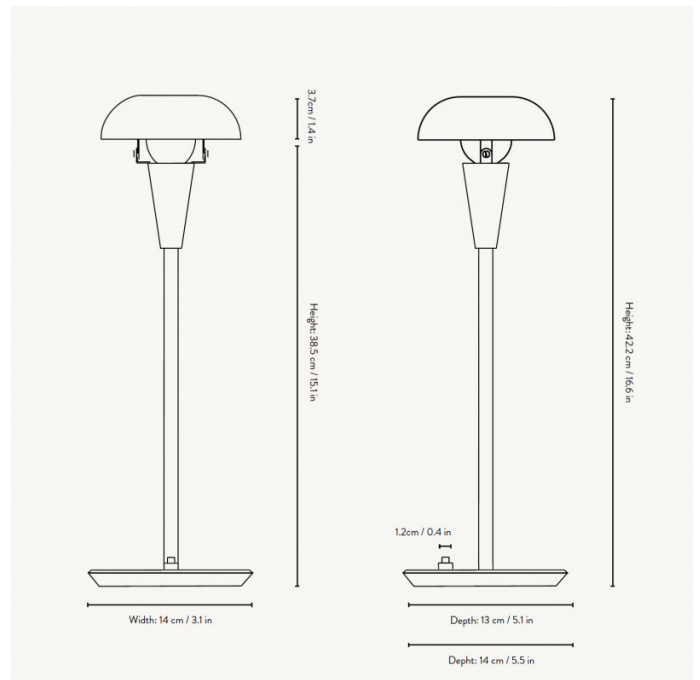

# ferm LIVING Tiny Table Lamp

LA10656/T

SOURCE: <https://www.davidvillagelighting.co.uk/product/ferm-LIVING-Tiny-Table-Lamp/10000709>

### Tiny Table Lamp by ferm LIVING

Inspired by industrial Art Deco, the Tiny table lamp is the taller, larger version of the [Tiny lamp](#). Made from iron, the table light features rounded and straight lines, having an eye-catching and stark silhouette. The bulb sits held underneath the lampshade, peering out in characterful and playful way.

Available in brass or steel, the Tiny table light is universal and can be used in any interior or design scheme. The shade is also movable, being able to tilt so you can create a particular ambience and look in your space. The timeless and refined feel of the table lamp means it will forever be a classic in home, work or commercial settings.

## PRODUCT SPECIFICATION

- Light Source:** 1 x max 12W E14 LED (excluded)
- IP Code:** 20
- Dimming:** Integrated on/off switch on the product
- Dimensions:** Ø12cm shade  
42.2cm height  
Ø14cm base  
200cm cable length