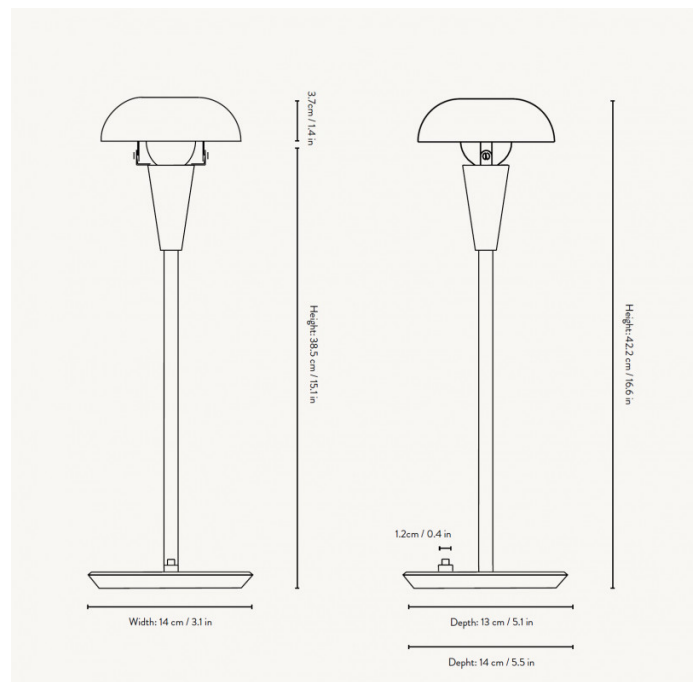

Ferm Living Tiny Table Lamp

LA10656/T

SOURCE: <https://www.davidvillagelighting.co.uk/product/Ferm-Living-Tiny-Table-Lamp/10000709>

PRODUCT DESCRIPTION

Tiny Table Lamp by Ferm Living

Inspired by industrial Art Deco, the Tiny table lamp is the taller, larger version of the [Tiny lamp](#). Made from iron, the table light features rounded and straight lines, having an eye-catching and stark silhouette. The bulb sits held underneath the lampshade, peering out in a characterful and playful way.

Available in brass or steel, the Ferm Living Tiny table light is universal and can be used in any interior or design scheme. The shade is also movable, being able to tilt so you can create a particular ambience and look in your space. The timeless and refined feel of the table lamp means it will forever be a classic in home, work or commercial settings.

PRODUCT SPECIFICATION

- Light Source:** 1 x max 12W E14 LED (excluded)
- IP Code:** 20
- Dimming:** Integrated on/off switch on the product
- Dimensions:** Ø12cm shade
42.2cm height
Ø14cm base
200cm cable length