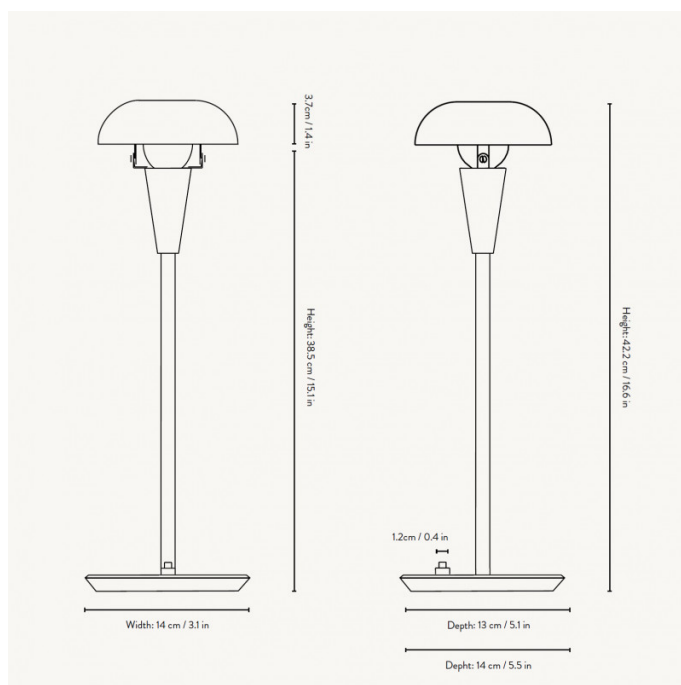

Ferm Living Tiny Table Lamp

LA10656/T

SOURCE: <https://www.davidvillagelighting.co.uk/product/Ferm-Living-Tiny-Table-Lamp/10000709>

PRODUCT DESCRIPTION

Tiny Table Lamp by Ferm Living

Inspired by industrial Art Deco, the Tiny table lamp is the taller, larger version of the [Tiny lamp](#). Made from iron, the table light features rounded and straight lines, having an eye-catching and stark silhouette. The bulb sits held underneath the lampshade, peering out in a characterful and playful way.

Available in brass or steel, the Ferm Living Tiny table light is universal and can be used in any interior or design scheme. The shade is also movable, being able to tilt so you can create a particular ambience and look in your space. The timeless and refined feel of the table lamp means it will forever be a classic in home, work or commercial settings.

PRODUCT SPECIFICATION

Light Source: 1 x max 12W E14 LED (excluded)

IP Code: 20

Dimming: Integrated on/off switch on the product

Dimensions: Ø12cm shade
42.2cm height
Ø14cm base
200cm cable length

For all sales and technical enquiries, please contact: