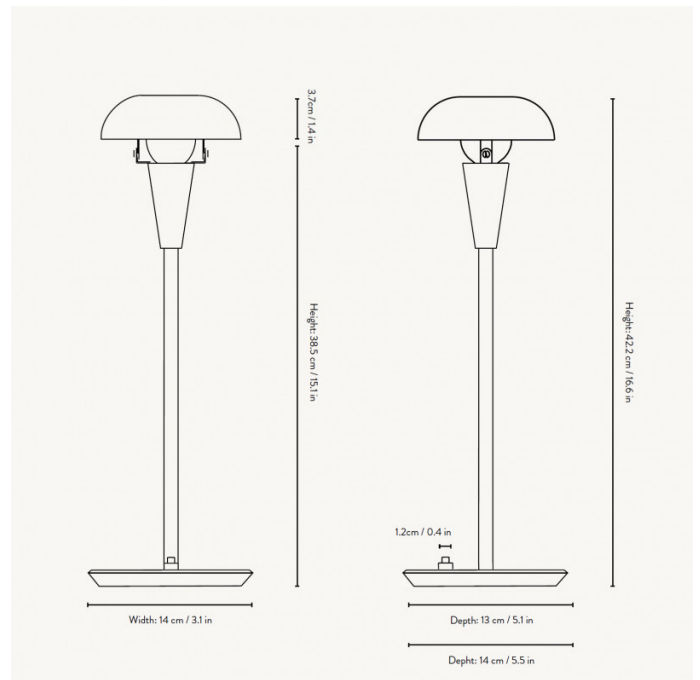

ferm LIVING Tiny Table Lamp

LA10656/T

SOURCE: <https://www.davidvillagelighting.co.uk/product/ferm-LIVING-Tiny-Table-Lamp/10000709>

PRODUCT DESCRIPTION

Tiny Table Lamp by ferm LIVING

Inspired by industrial Art Deco, the Tiny table lamp is the taller, larger version of the [Tiny lamp](#). Made from iron, the table light features rounded and straight lines, having an eye-catching and stark silhouette. The bulb sits held underneath the lampshade, peering out in characterful and playful way.

Available in brass or steel, the Tiny table light is universal and can be used in any interior or design scheme. The shade is also movable, being able to tilt so you can create a particular ambience and look in your space. The timeless and refined feel of the table lamp means it will forever be a classic in home, work or commercial settings.

PRODUCT SPECIFICATION

- Light Source:** 1 x max 12W E14 LED (excluded)
- IP Code:** 20
- Dimming:** Integrated on/off switch on the product
- Dimensions:** Ø12cm shade
42.2cm height
Ø14cm base
200cm cable length