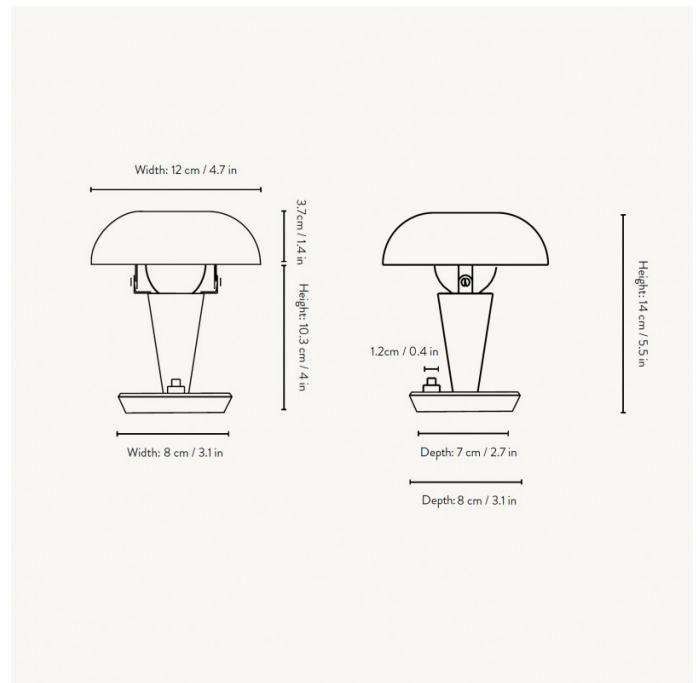

ferm LIVING Tiny Lamp

LA10656

SOURCE: <https://www.davidvillagelighting.co.uk/product/ferm-LIVING-Tiny-Lamp/10000708>

PRODUCT DESCRIPTION

Tiny Lamp by ferm LIVING

The Tiny lamp is inspired by Art Deco, featuring a metal design that exudes characteristic lines and a striking silhouette. The lamp is made from iron, lending an industrial touch to many spaces, and has a simple yet effective design to be used both decoratively and functionally. The lampshade is also interactive, being able to tilt so you can create the look and atmosphere you want in your space.

The Tiny light is available in a brass or steel finish, which both are timeless and refined, being able to slip into any design scheme. The small size of the Tiny means you can place it virtually anywhere that needs a handy pocket of light. The playful design also adds character to any interior and will never grow old as design trends come and go.

PRODUCT SPECIFICATION

- Light Source:** 1 x max 12W E14 LED (excluded)
- IP Code:** 20
- Dimming:** Integrated on/off switch on the product
- Dimensions:** Ø12cm shade
14cm height
Ø8cm base
260cm cable length