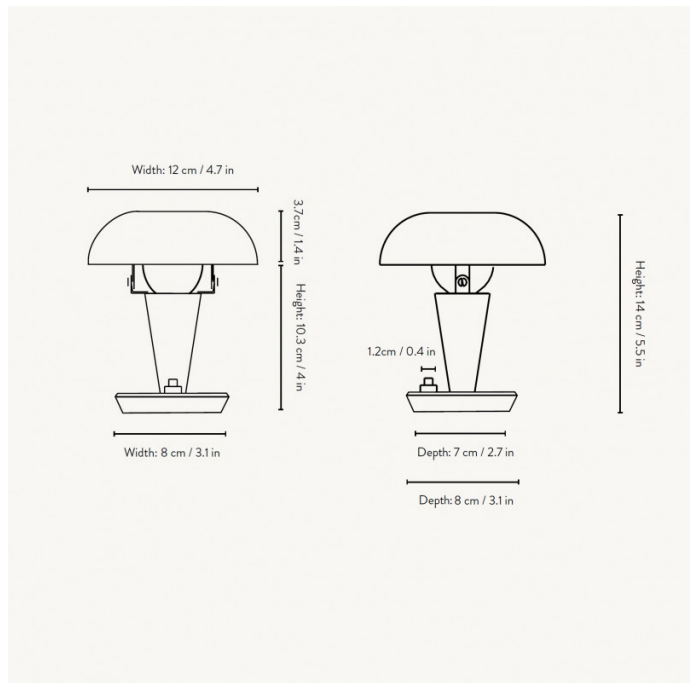

ferm LIVING Tiny Lamp

LA10656

SOURCE: <https://www.davidvillagelighting.co.uk/product/ferm-LIVING-Tiny-Lamp/10000708>

PRODUCT DESCRIPTION

Tiny Lamp by ferm LIVING

The Tiny lamp is inspired by Art Deco, featuring a metal design that exudes characteristic lines and a striking silhouette. The lamp is made from iron, lending an industrial touch to many spaces, and has a simple yet effective design to be used both decoratively and functionally. The lampshade is also interactive, being able to tilt so you can create the look and atmosphere you want in your space.

The Tiny light is available in a brass or steel finish, which both are timeless and refined, being able to slip into any design scheme. The small size of the Tiny means you can place it virtually anywhere that needs a handy pocket of light. The playful design also adds character to any interior and will never grow old as design trends come and go.

PRODUCT SPECIFICATION

- Light Source:** 1 x max 12W E14 LED (excluded)
- IP Code:** 20
- Dimming:** Integrated on/off switch on the product
- Dimensions:** Ø12cm shade
14cm height
Ø8cm base
260cm cable length