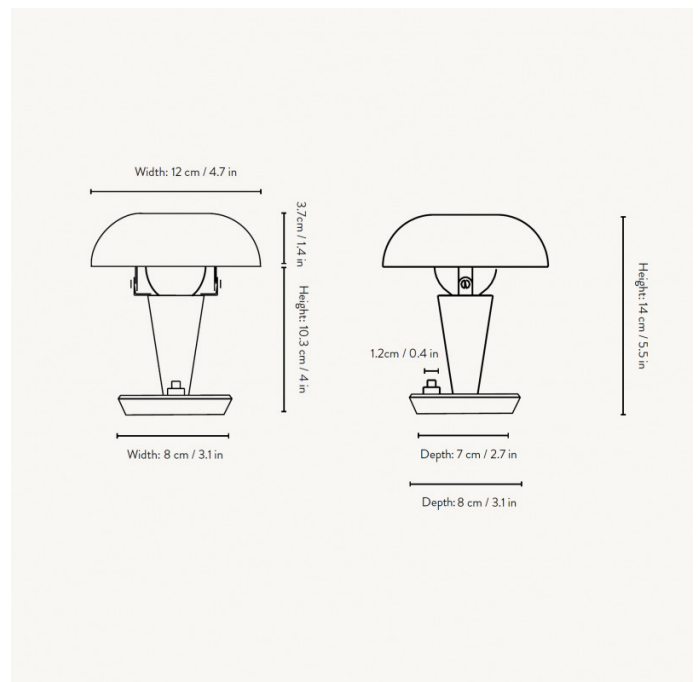

ferm LIVING Tiny Lamp

LA10656

SOURCE: <https://www.davidvillagelighting.co.uk/product/ferm-LIVING-Tiny-Lamp/10000708>

PRODUCT DESCRIPTION

Tiny Lamp by ferm LIVING

The Tiny lamp is inspired by Art Deco, featuring a metal design that exudes characteristic lines and a striking silhouette. The lamp is made from iron, lending an industrial touch to many spaces, and has a simple yet effective design to be used both decoratively and functionally. The lampshade is also interactive, being able to tilt so you can create the look and atmosphere you want in your space.

The Tiny light is available in a brass or steel finish, which both are timeless and refined, being able to slip into any design scheme. The small size of the Tiny means you can place it virtually anywhere that needs a handy pocket of light. The playful design also adds character to any interior and will never grow old as design trends come and go.

PRODUCT SPECIFICATION

- Light Source:** 1 x max 12W E14 LED (excluded)
- IP Code:** 20
- Dimming:** Integrated on/off switch on the product
- Dimensions:** Ø12cm shade
14cm height
Ø8cm base
260cm cable length