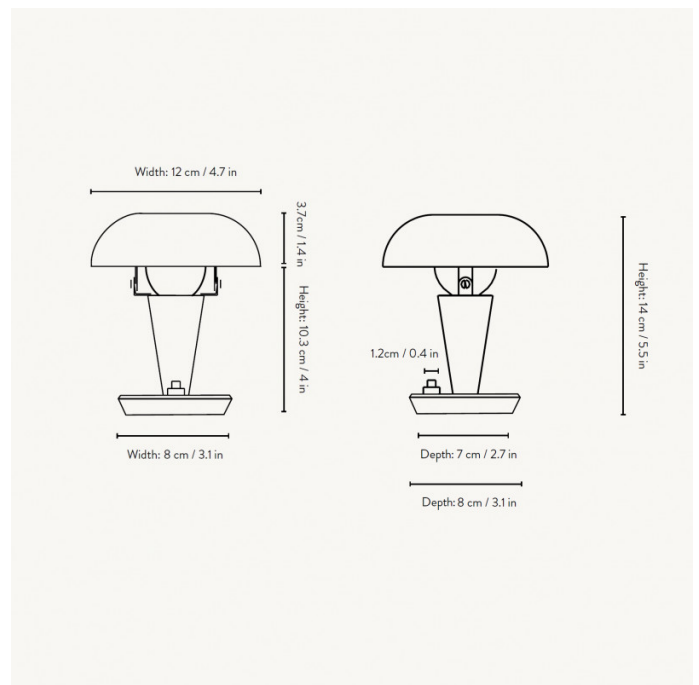

### Tiny Lamp by ferm LIVING

The Tiny lamp is inspired by Art Deco, featuring a metal design that exudes characteristic lines and a striking silhouette. The lamp is made from iron, lending an industrial touch to many spaces, and has a simple yet effective design to be used both decoratively and functionally. The lampshade is also interactive, being able to tilt so you can create the look and atmosphere you want in your space.

The Tiny light is available in a brass or steel finish, which both are timeless and refined, being able to slip into any design scheme. The small size of the Tiny means you can place it virtually anywhere that needs a handy pocket of light. The playful design also adds character to any interior and will never grow old as design trends come and go.

## PRODUCT SPECIFICATION

- Light Source:** 1 x max 12W E14 LED (excluded)
- IP Code:** 20
- Dimming:** Integrated on/off switch on the product
- Dimensions:** Ø12cm shade  
14cm height  
Ø8cm base  
260cm cable length