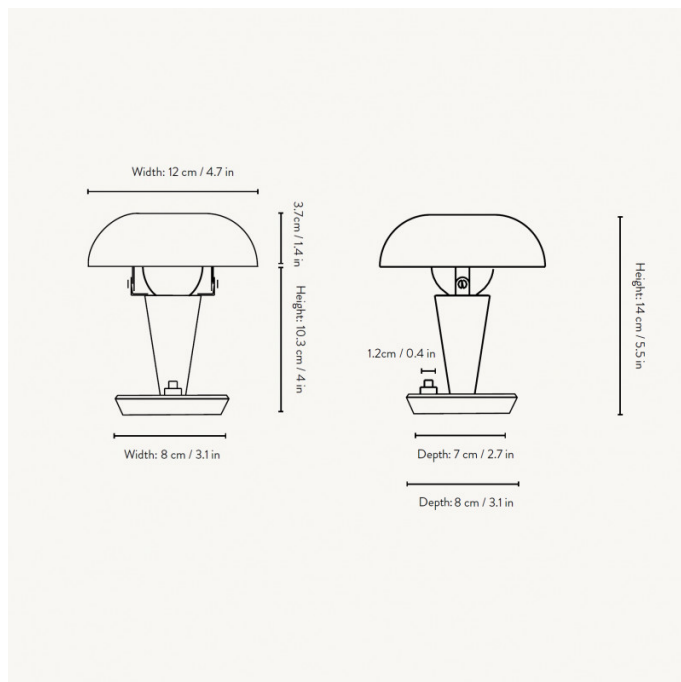

Ferm Living Tiny Lamp

LA10656

SOURCE: <https://www.davidvillagelighting.co.uk/product/Ferm-Living-Tiny-Lamp/10000708>

PRODUCT DESCRIPTION

Tiny Lamp by Ferm Living

The Ferm Living Tiny lamp is inspired by Art Deco, featuring a metal design that exudes characteristic lines and a striking silhouette. The lamp is made from iron, lending an industrial touch to many spaces, and has a simple yet effective design to be used both decoratively and functionally. The lampshade is also interactive, being able to tilt so you can create the look and atmosphere you want in your space.

The Tiny light is available in a brass or steel finish, which both are timeless and refined, being able to slip into any design scheme. The small size of the Tiny means you can place it virtually anywhere that needs a handy pocket of light. The playful design also adds character to any interior and will never grow old as design trends come and go.

PRODUCT SPECIFICATION

- Light Source:** 1 x max 12W E14 LED (excluded)
- IP Code:** 20
- Dimming:** Integrated on/off switch on the product
- Dimensions:** Ø12cm shade
14cm height
Ø8cm base
260cm cable length