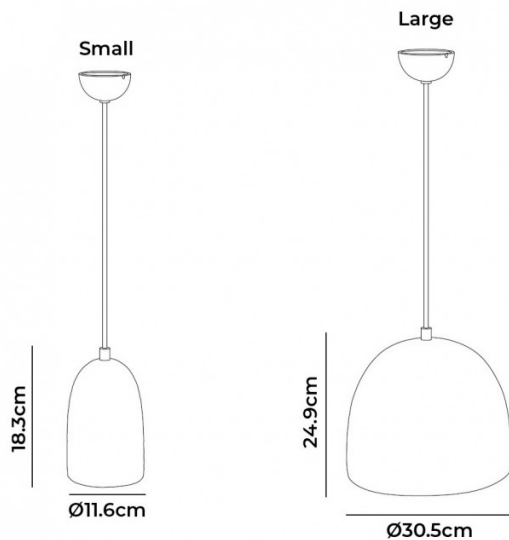

Ferm Living Speckle Pendant

LA10655

SOURCE: <https://www.davidvillagelighting.co.uk/product/Ferm-Living-Speckle-Pendant/10000707>

PRODUCT DESCRIPTION

Speckle Pendant Light by Ferm Living

The Speckle pendant is a gorgeously simple light that features a smooth and round silhouette. Crafted by hand, the lampshade is made from ceramic which has a raw and textured quality, adding a natural touch to any interior. The included ceiling canopy is also finished with the same ceramic, creating a unified design and organic aesthetic.

The Speckle pendant lamp is available in a small or large size and emits a downward directed glow, perfect for use over tables, kitchen islands and surfaces. The pendant light can be used alone, in rows or you can mix and match sizes to create a showstopping cluster feature. With an off-white finish, the Speckle pendant light will look at home in modern and traditional spaces due to its timeless design and pure material.

PRODUCT SPECIFICATION

- Light Source:** 1 x max 12W E27 LED (excluded)
- IP Code:** 20
- Dimming:** Dimmable via mains phase dimming
- Dimensions:** **Small** - Ø11.6cm, H 18.3cm
Large - Ø30.5cm, H 24.9cm
- 350cm cable length