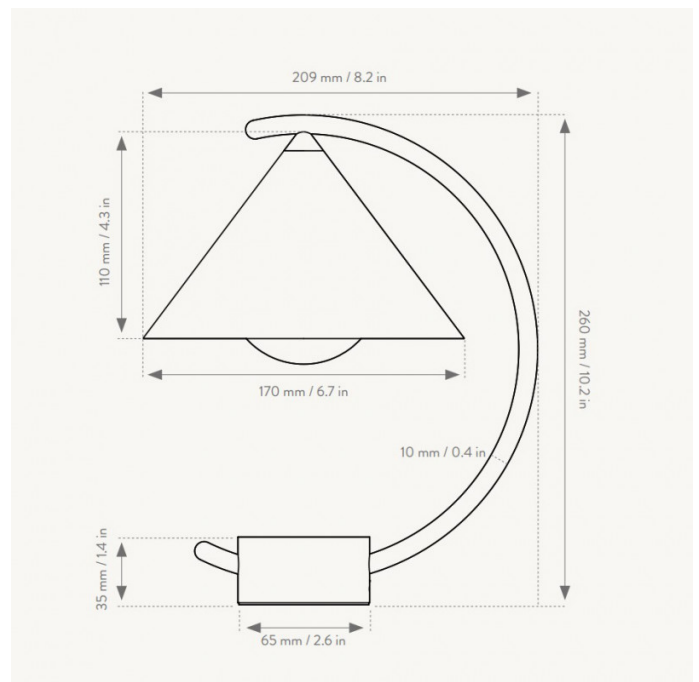

The Meridian light is a beautiful and versatile portable lamp that was made by Ferm Living in collaboration with design studio Regular Company. The portable light is defined by three simple geometric shapes, which all feature a curvature for a smooth and pleasing silhouette. The integrated LED source sits beautifully in the lampshade, almost resembling a delicate water drop waiting to fall.

PRODUCT SPECIFICATION

- Light Source:** 2W, 2700K, 180 lumens
- IP Code:** 20
- Dimming:** Integrated dimmer on the product
- Dimensions:**
 - Ø17cm shade
 - 11cm shade height
 - 26cm height
 - Ø6.5cm base
 - 150cm charger cable length