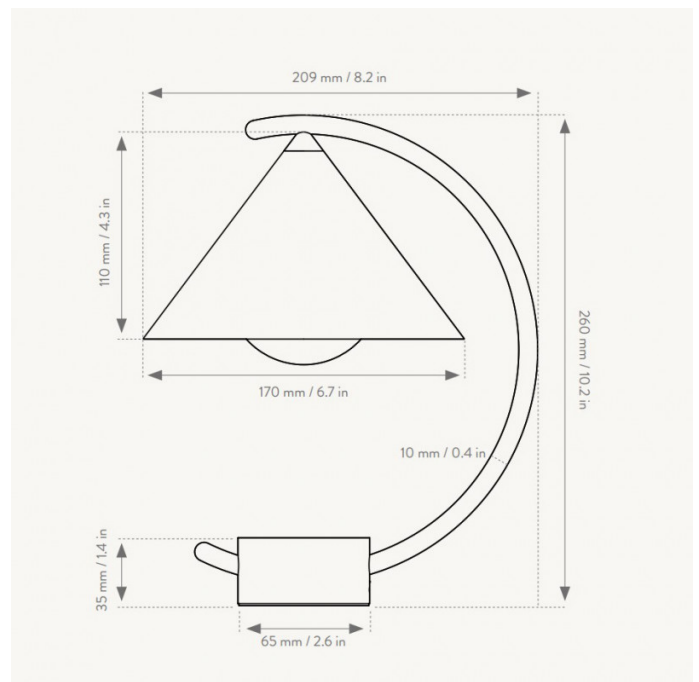

The Meridian light is a beautiful and versatile portable lamp that was made by ferm LIVING in collaboration with design studio Regular Company. The portable light is defined by three simple geometric shapes, which all feature a curvature for a smooth and pleasing silhouette. The integrated LED source sits beautifully in the lampshade, almost resembling a delicate water drop waiting to fall.

PRODUCT SPECIFICATION

- Light Source:** 2W, 2700K, 180 lumens
- IP Code:** 20
- Dimming:** Integrated dimmer on the product
- Dimensions:** Ø17cm shade
11cm shade height
26cm height
Ø6.5cm base
150cm charger cable length