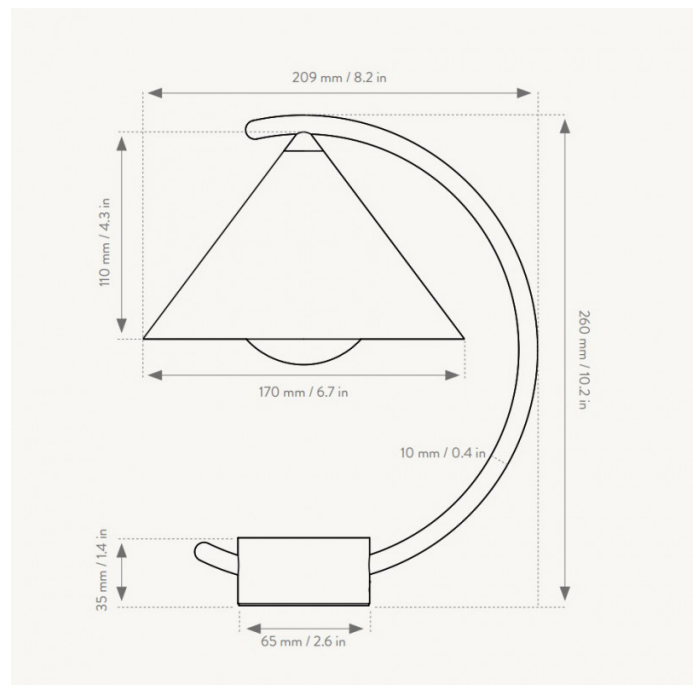

The Meridian light is a beautiful and versatile portable lamp that was made by ferm LIVING in collaboration with design studio Regular Company. The portable light is defined by three simple geometric shapes, which all feature a curvature for a smooth and pleasing silhouette. The integrated LED source sits beautifully in the lampshade, almost resembling a delicate water drop waiting to fall.

PRODUCT SPECIFICATION

- Light Source:** 2W, 2700K, 180 lumens
- IP Code:** 20
- Dimming:** Integrated dimmer on the product
- Dimensions:** Ø17cm shade
11cm shade height
26cm height
Ø6.5cm base
150cm charger cable length