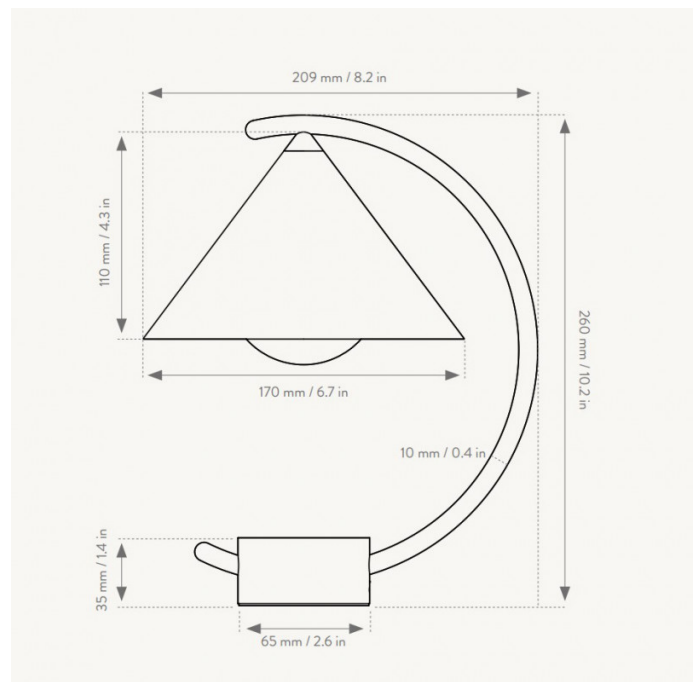

## PRODUCT SPECIFICATION

- Light Source:** 2W, 2700K, 180 lumens
- IP Code:** 20
- Dimming:** Integrated dimmer on the product
- Dimensions:** Ø17cm shade  
11cm shade height  
26cm height  
Ø6.5cm base  
150cm charger cable length