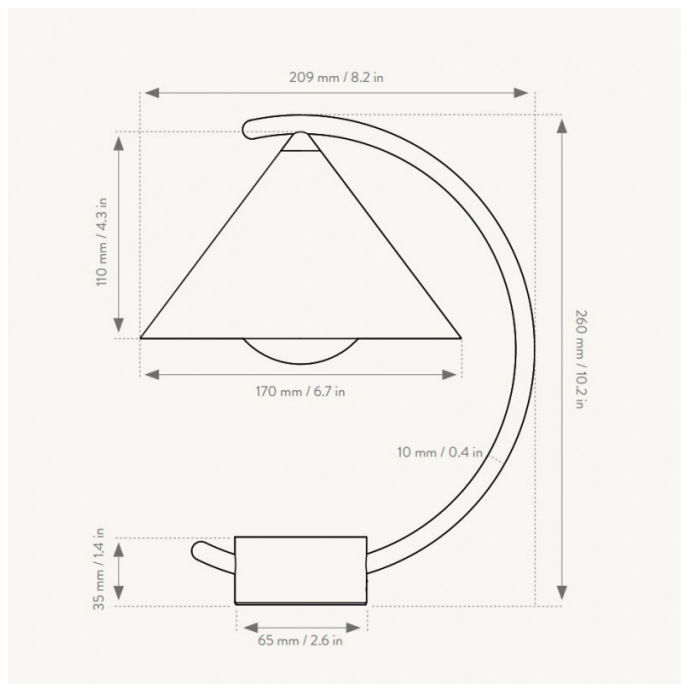

The Meridian light is a beautiful and versatile portable lamp that was made by Ferm Living in collaboration with design studio Regular Company. The portable light is defined by three simple geometric shapes, which all feature a curvature for a smooth and pleasing silhouette. The integrated LED source sits beautifully in the lampshade, almost resembling a delicate water drop waiting to fall.

PRODUCT SPECIFICATION

- Light Source:** 2W, 2700K, 180 lumens
- IP Code:** 20
- Dimming:** Integrated dimmer on the product
- Dimensions:**
 - Ø17cm shade
 - 11cm shade height
 - 26cm height
 - Ø6.5cm base
 - 150cm charger cable length