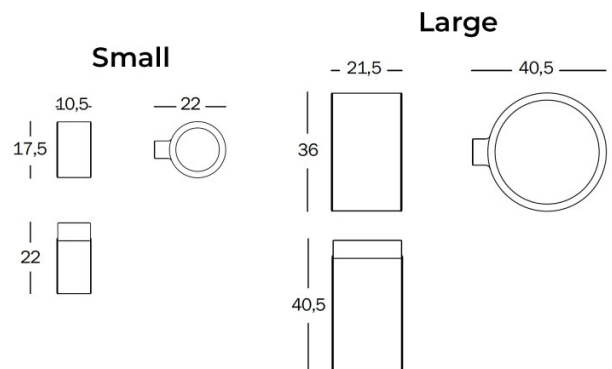

PRODUCT SPECIFICATION

Light Source: **Small** - 9W, 3000K, 1200 lumens
Large - 30W, 3000K, 5000 lumens

IP Code: 20

Dimming: Non-dimmable

Dimensions: Small:
Ø17.5cm shade
10.5cm shade width
22cm depth from wall

Large:
Ø36cm shade
21.5cm shade width
40.5cm depth from wall

For all sales and technical enquiries, please contact:

+44 (0)114 263 4266

info@davidvillagelighting.co.uk

www.davidvillagelighting.co.uk