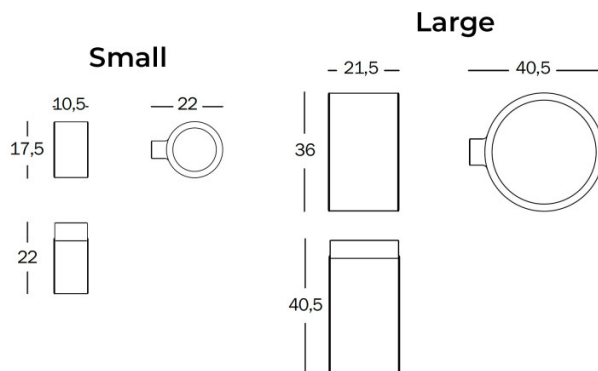

PRODUCT SPECIFICATION

Light Source: **Small** - 9W, 3000K, 1200 lumens  
**Large** - 30W, 3000K, 5000 lumens

IP Code: 20

Dimming: Non-dimmable

Dimensions: **Small:**  
 Ø17.5cm shade  
 10.5cm shade width  
 22cm depth from wall

**Large:**  
 Ø36cm shade  
 21.5cm shade width  
 40.5cm depth from wall

**For all sales and technical enquiries, please contact:**

+44 (0)114 263 4266

[info@davidvillagelighting.co.uk](mailto:info@davidvillagelighting.co.uk)