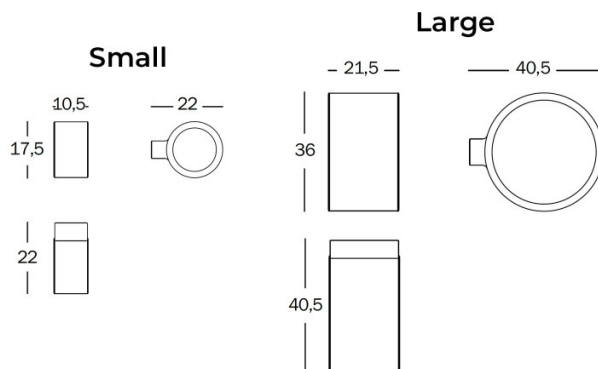

PRODUCT SPECIFICATION

Light Source: **Small** - 9W, 3000K, 1200 lumens
Large - 30W, 3000K, 5000 lumens

IP Code: 20

Dimming: Non-dimmable

Dimensions: Small:
Ø17.5cm shade
10.5cm shade width
22cm depth from wall

Large:
Ø36cm shade
21.5cm shade width
40.5cm depth from wall

For all sales and technical enquiries, please contact:

+44 (0)114 263 4266

info@davidvillagelighting.co.uk

www.davidvillagelighting.co.uk