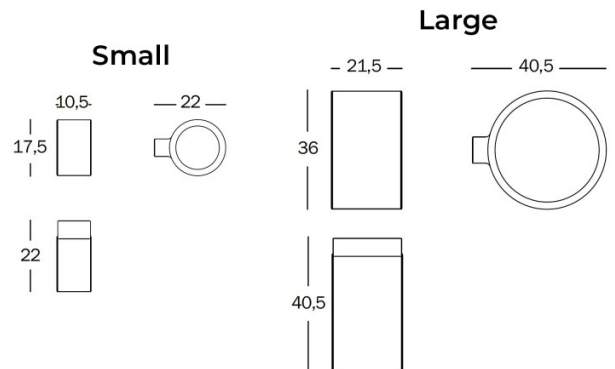

PRODUCT SPECIFICATION

Light Source: **Small** - 9W, 3000K, 1200 lumens  
**Large** - 30W, 3000K, 5000 lumens

IP Code: 20

Dimming: Non-dimmable

Dimensions: **Small:**  
Ø17.5cm shade  
10.5cm shade width  
22cm depth from wall

**Large:**  
Ø36cm shade  
21.5cm shade width  
40.5cm depth from wall

**For all sales and technical enquiries, please contact:**

+44 (0)114 263 4266

[info@davidvillagelighting.co.uk](mailto:info@davidvillagelighting.co.uk)