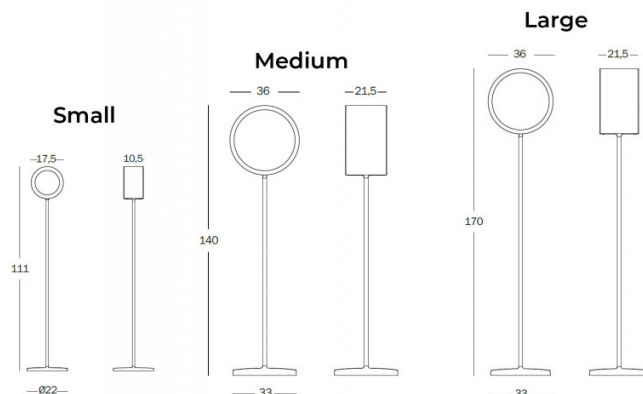

The Lost floor light strips away the complicated lampshade, featuring a simple round shade that has an innovative LED light source on the outside of the structure. The middle void of the shade becomes the focal point, framing your setting and creating a minimalist aesthetic. The floor lamp can be cleverly dimmed by placing your hand in the middle of the lampshade and the classic black finish means it can slip into any design scheme. Available in a small or large size.

PRODUCT SPECIFICATION

Light Source: **Small** - 9W, 3000K, 1200 lumens
Medium - 30W, 3000K, 5000 lumens
Large - 30W, 3000K, 5000 lumens

IP Code: 20

Dimming: Integrated dimmer on the product

Dimensions: **Small:**
 Ø17.5cm shade
 111cm height
 Ø22cm base

Medium:
 Ø36cm shade
 140cm height
 Ø33cm base

Large:
 Ø36cm shade
 170cm height
 Ø33cm base

200cm cable length

For all sales and technical enquiries, please contact:

+44 (0)114 263 4266

info@davidvillagelighting.co.uk