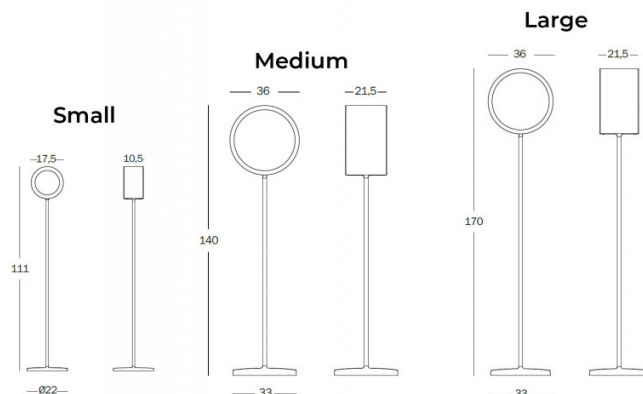

The Lost floor light strips away the complicated lampshade, featuring a simple round shade that has an innovative LED light source on the outside of the structure. The middle void of the shade becomes the focal point, framing your setting and creating a minimalist aesthetic. The floor lamp can be cleverly dimmed by placing your hand in the middle of the lampshade and the classic black finish means it can slip into any design scheme. Available in a small or large size.

PRODUCT SPECIFICATION

Light Source: **Small** - 9W, 3000K, 1200 lumens  
**Medium** - 30W, 3000K, 5000 lumens  
**Large** - 30W, 3000K, 5000 lumens

IP Code: 20

Dimming: Integrated dimmer on the product

Dimensions: **Small:**  
 Ø17.5cm shade  
 111cm height  
 Ø22cm base

**Medium:**  
 Ø36cm shade  
 140cm height  
 Ø33cm base

**Large:**  
 Ø36cm shade  
 170cm height  
 Ø33cm base

200cm cable length

**For all sales and technical enquiries, please contact:**

+44 (0)114 263 4266