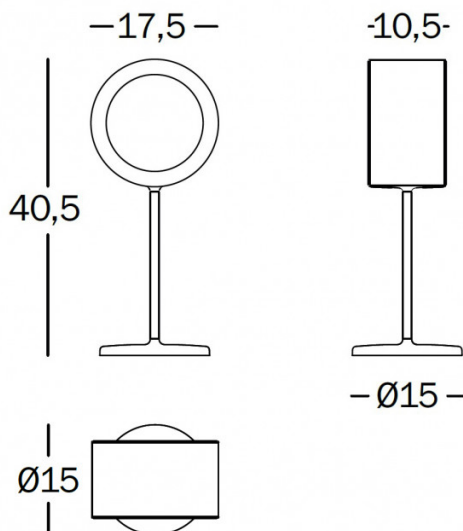

MAGIS

Magis Lost LED Table Lamp

LA10653

SOURCE: <https://www.davidvillagelighting.co.uk/product/Magis-Lost-LED-Table-Lamp/10000700>

PRODUCT DESCRIPTION

Designer: BrogliatoTraverso

Lost LED Table Lamp by Magis

The Lost table light has an integrated LED source which stretches around the circumference of the shade, creating an effective and mesmerising illumination. Finished in a simple black, the table lamp can be used in a wide variety of settings on desks, tables, side tables and more. The table light can also be dimmed by holding your hand in the middle of the shade so you can choose the right light intensity for your space and function.

PRODUCT SPECIFICATION

- Light Source:** 9W, 3000K, 1200 lumens
- IP Code:** 20
- Dimming:** Integrated dimmer on the product
- Dimensions:** Ø17.5cm shade  
40.5cm height  
Ø15cm base  
200cm cable length