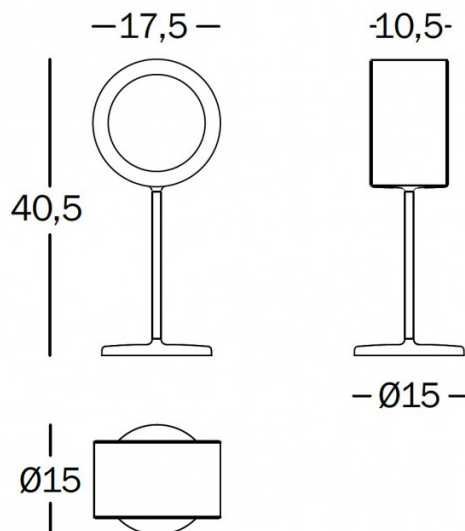

MAGIS

Magis Lost LED Table Lamp

LA10653

SOURCE: <https://www.davidvillagelighting.co.uk/product/Magis-Lost-LED-Table-Lamp/10000700>

PRODUCT DESCRIPTION

Designer: BrogliatoTraverso

Lost LED Table Lamp by Magis

The Lost table light has an integrated LED source which stretches around the circumference of the shade, creating an effective and mesmerising illumination. Finished in a simple black, the table lamp can be used in a wide variety of settings on desks, tables, side tables and more. The table light can also be dimmed by holding your hand in the middle of the shade so you can choose the right light intensity for your space and function.

PRODUCT SPECIFICATION

- Light Source:** 9W, 3000K, 1200 lumens
- IP Code:** 20
- Dimming:** Integrated dimmer on the product
- Dimensions:** Ø17.5cm shade
40.5cm height
Ø15cm base
200cm cable length

For all sales and technical enquiries, please contact: