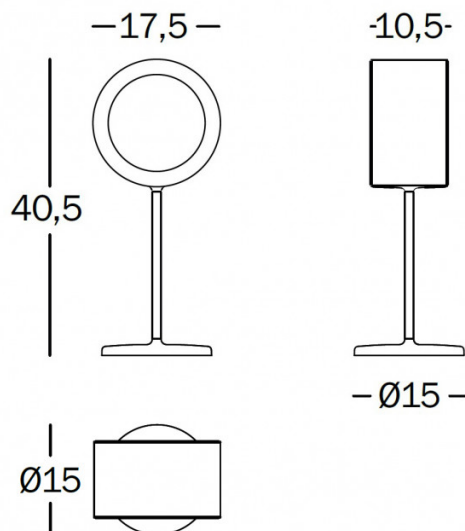

MAGIS

Magis Lost LED Table Lamp

LA10653

SOURCE: <https://www.davidvillagelighting.co.uk/product/Magis-Lost-LED-Table-Lamp/10000700>

PRODUCT DESCRIPTION

Designer: BrogliatoTraverso

Lost LED Table Lamp by Magis

The Lost table light has an integrated LED source which stretches around the circumference of the shade, creating an effective and mesmerising illumination. Finished in a simple black, the table lamp can be used in a wide variety of settings on desks, tables, side tables and more. The table light can also be dimmed by holding your hand in the middle of the shade so you can choose the right light intensity for your space and function.

PRODUCT SPECIFICATION

- Light Source:** 9W, 3000K, 1200 lumens
- IP Code:** 20
- Dimming:** Integrated dimmer on the product
- Dimensions:** Ø17.5cm shade  
40.5cm height  
Ø15cm base  
200cm cable length