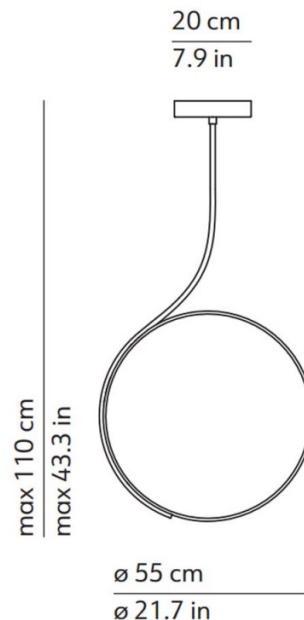

The Poise ceiling light is part of the [KDLN Poise collection](#), a range designed by Robert Dabi. The ceiling lamp is defined by a slimline circle that can be easily manipulated as the curved arm is flexible. You can move the circle from side to side to create the light flow and aesthetic you wish.

PRODUCT SPECIFICATION

- Light Source:** 28W, 2700K, 3600 Lumens
- IP Code:** 20
- Dimming:** Dimmable via mains phase dimming.
- Dimensions:** Shade: Ø55cm
Ceiling Canopy: Ø20cm
Maximum Drop: 110cm

For all sales and technical enquiries, please contact: