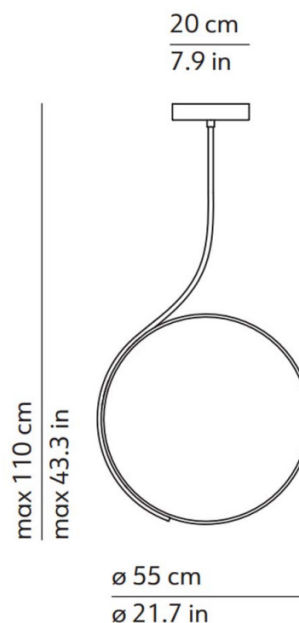

**kdl**n

**KDLN Poise LED Ceiling Light**

LA10466/C

SOURCE: <https://www.davidvillagelighting.co.uk/product/KDLN-Poise-LED-Ceiling-Light/10000693>

**PRODUCT DESCRIPTION**

**Designer:** Robert Dabi

**Poise Ceiling LED Light by KDLN**

The Poise ceiling light is part of the [KDLN Poise collection](#), a range designed by Robert Dabi. The ceiling lamp is defined by a slimline circle that can be easily manipulated as the curved arm is flexible. You can move the circle from side to side to create the light flow and aesthetic you wish.

**PRODUCT SPECIFICATION**

- Light Source:** 28W, 2700K, 3600 Lumens
- IP Code:** 20
- Dimming:** Dimmable via mains phase dimming.
- Dimensions:** Shade: Ø55cm  
Ceiling Canopy: Ø20cm  
Maximum Drop: 110cm