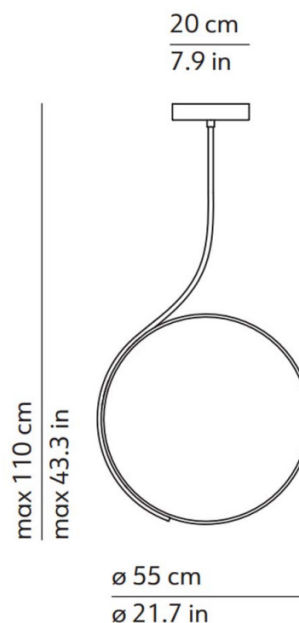

The Poise ceiling light is part of the [KDLN Poise collection](#), a range designed by Robert Dabi. The ceiling lamp is defined by a slimline circle that can be easily manipulated as the curved arm is flexible. You can move the circle from side to side to create the light flow and aesthetic you wish.

PRODUCT SPECIFICATION

- Light Source:** 28W, 2700K, 3600 Lumens
- IP Code:** 20
- Dimming:** Dimmable via mains phase dimming.
- Dimensions:** Shade: Ø55cm
Ceiling Canopy: Ø20cm
Maximum Drop: 110cm

For all sales and technical enquiries, please contact: