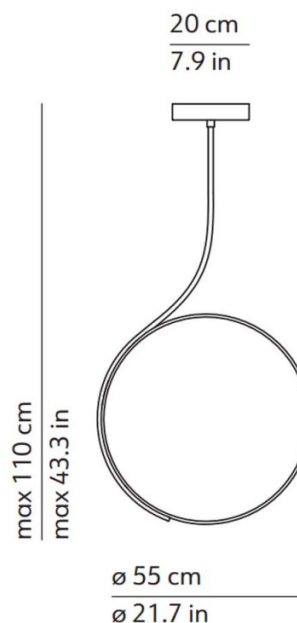

The Poise ceiling light is part of the [KDLN Poise collection](#), a range designed by Robert Dabi. The ceiling lamp is defined by a slimline circle that can be easily manipulated as the curved arm is flexible. You can move the circle from side to side to create the light flow and aesthetic you wish.

PRODUCT SPECIFICATION

- Light Source:** 28W, 2700K, 3600 Lumens
- IP Code:** 20
- Dimming:** Dimmable via mains phase dimming.
- Dimensions:** Shade: Ø55cm
Ceiling Canopy: Ø20cm
Maximum Drop: 110cm

For all sales and technical enquiries, please contact: