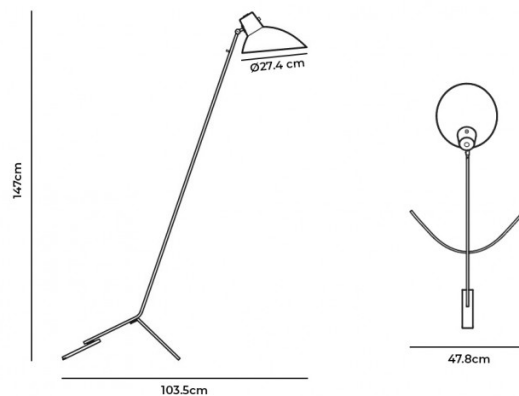

Astep VV Cinquanta Floor Lamp

LA10651/F

SOURCE: <https://www.davidvillagelighting.co.uk/product/Astep-VV-Cinquanta-Floor-Lamp/10000692>

PRODUCT DESCRIPTION

Designer: Vittoriano Viganò

VV Cinquanta Floor Lamp by Astep

PRODUCT SPECIFICATION

- Light Source:** 1 x max 7W E27 LED (included)
- IP Code:** 20
- Dimming:** Integrated on/off switch on the product
- Dimensions:** Ø27.4cm shade
147cm height
47.8cm width
103.5cm depth
200cm cable length