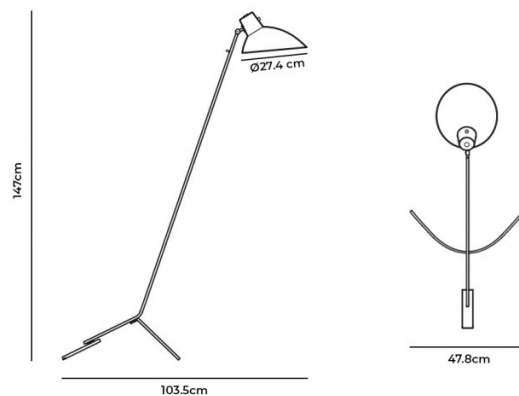

## PRODUCT SPECIFICATION

- Light Source:** 1 x max 7W E27 LED (included)
- IP Code:** 20
- Dimming:** Integrated on/off switch on the product
- Dimensions:** Ø27.4cm shade  
147cm height  
47.8cm width  
103.5cm depth  
200cm cable length