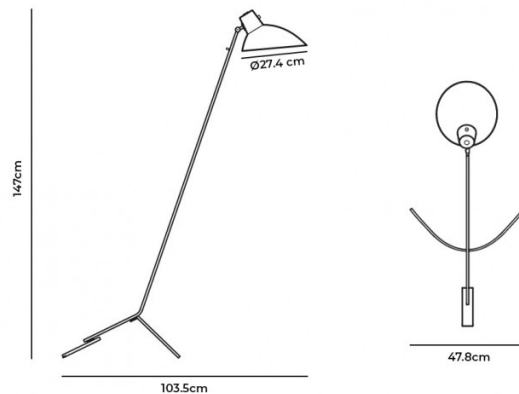

Astep VV Cinquanta Floor Lamp

LA10651/F

SOURCE: <https://www.davidvillagelighting.co.uk/product/Astep-VV-Cinquanta-Floor-Lamp/10000692>

PRODUCT DESCRIPTION

Designer: Vittoriano Viganò

VV Cinquanta Floor Lamp by Astep

The VV Cinquanta floor lamp has an adjustable lampshade that can tilt and swivel, allowing you to direct the light where needed. Use by the side of an armchair for a cosy reading light or in the corner of a lounge for a general atmosphere.

PRODUCT SPECIFICATION

- Light Source:** 1 x max 7W E27 LED (included)
- IP Code:** 20
- Dimming:** Integrated on/off switch on the product
- Dimensions:**
 - Ø27.4cm shade
 - 147cm height
 - 47.8cm width
 - 103.5cm depth
 - 200cm cable length