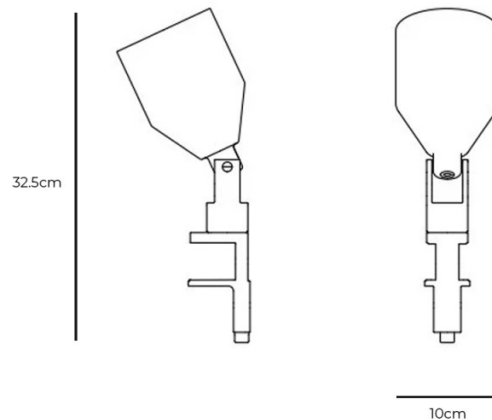

Normann Copenhagen Klip Table / Wall Lamp

LA10650/L

SOURCE: <https://www.davidvillagelighting.co.uk/product/Normann-Copenhagen-Klip-Table-Wall-Lamp/10000689>

PRODUCT DESCRIPTION

Designer: Simon Legald

Normann Copenhagen Klip Table/Wall Lamp

Designed with functionality in mind and characterised by its sharp and clean geometrical design cues, the Normann Copenhagen Klip is an adaptable design that can be used as multiple lighting solutions. The steel shade can be adjusted 360 degrees to direct the beam of light to wherever it is needed. The specially designed clamp fitting on the Klip Lamp allows the user to attach this lighting solution to various items in their home. From a shelf to a table top or window sill, the Klip can be added to your interior with ease, providing functional task lighting or ambient lighting.

PRODUCT SPECIFICATION

- Light Source:** 1 x Max 2W E14 LED (Excluded)
- IP Code:** 20
- Dimming:** In-line on/off switch included on the cable.
- Dimensions:** Height: 32.5cm
Width: 10cm
Cable Length: 200cm