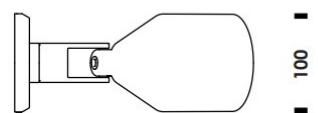

Normann Copenhagen Klip Wall Light

LA10650

SOURCE: <https://www.davidvillagelighting.co.uk/product/Normann-Copenhagen-Klip-Wall-Light/10000688>

PRODUCT DESCRIPTION

Designer: Simon Legald

Normann Copenhagen Klip Wall Light

The Klip wall light is characterised by its sharp and clean geometrical design cues and its flexibility. Designed with function in mind, this simple wall light brings a functional and adjustable element to your room. The steel shade can be easily adjusted to wherever light is needed. By directing the beam of light you can use this lamp as a task light or spotlight to add brightness to anywhere in your house or commercial space.

PRODUCT SPECIFICATION

- Light Source:** 1x Max 2W, E14 LED (Excluded)
- IP Code:** 20
- Dimming:** Integrated on/off switch on the product
- Dimensions:** Height: 15.8cm
Depth: 24.3cm
Shade: Ø 10cm

For all sales and technical enquiries, please contact: