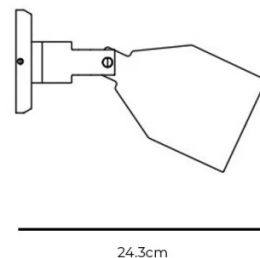

## PRODUCT SPECIFICATION

- Light Source:** 1 x Max 2W E14 LED (Excluded)
- IP Code:** 20
- Dimming:** Integrated on/off switch on the product.
- Dimensions:** Shade: Ø10cm  
Height: 15.8cm  
Depth: 24.3cm