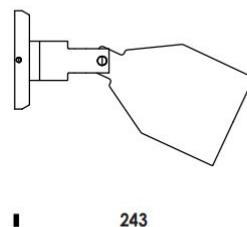

Normann Copenhagen Klip Wall Light

LA10650

SOURCE: <https://www.davidvillagelighting.co.uk/product/Normann-Copenhagen-Klip-Wall-Light/10000688>

PRODUCT DESCRIPTION

Designer: Simon Legald

Normann Copenhagen Klip Wall Light

The Klip wall light is characterised by its sharp and clean geometrical design cues and its flexibility. Designed with function in mind, this simple wall light brings a functional and adjustable element to your room. The steel shade can be easily adjusted to wherever light is needed. By directing the beam of light you can use this lamp as a task light or spotlight to add brightness to anywhere in your house or commercial space.

PRODUCT SPECIFICATION

- Light Source:** 1x Max 2W, E14 LED (Excluded)
- IP Code:** 20
- Dimming:** Integrated on/off switch on the product
- Dimensions:** Height: 15.8cm
Depth: 24.3cm
Shade: Ø 10cm

For all sales and technical enquiries, please contact: