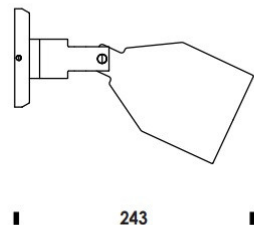

Normann Copenhagen Klip Wall Light

LA10650

SOURCE: <https://www.davidvillagelighting.co.uk/product/Normann-Copenhagen-Klip-Wall-Light/10000688>

PRODUCT DESCRIPTION

Designer: Simon Legald

Normann Copenhagen Klip Wall Light

The Klip wall light is characterised by its sharp and clean geometrical design cues and its flexibility. Designed with function in mind, this simple wall light brings a functional and adjustable element to your room. The steel shade can be easily adjusted to wherever light is needed. By directing the beam of light you can use this lamp as a task light or spotlight to add brightness to anywhere in your house or commercial space.

PRODUCT SPECIFICATION

- Light Source:** 1x Max 2W, E14 LED (Excluded)
- IP Code:** 20
- Dimming:** Integrated on/off switch on the product
- Dimensions:** Height: 15.8cm
Depth: 24.3cm
Shade: Ø 10cm

For all sales and technical enquiries, please contact: