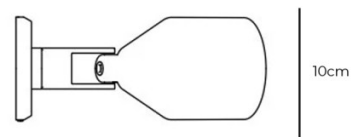

## PRODUCT SPECIFICATION

- Light Source:** 1 x Max 2W E14 LED (Excluded)
- IP Code:** 20
- Dimming:** Integrated on/off switch on the product.
- Dimensions:** Shade: Ø10cm  
Height: 15.8cm  
Depth: 24.3cm