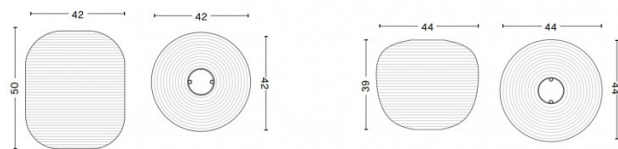

COMMON RICE PAPER SHADE | OBLONG

COMMON RICE PAPER SHADE | PEACH