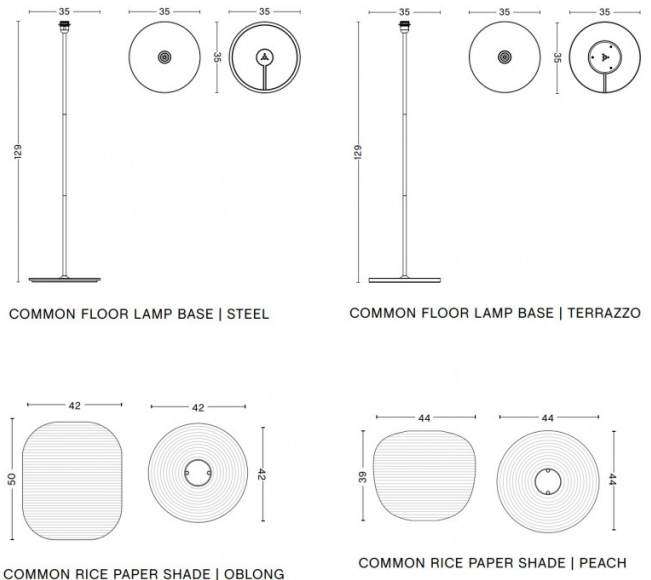

**HAY**

**HAY Common Floor Lamp**

LA10648/F

SOURCE: <https://www.davidvillagelighting.co.uk/product/HAY-Common-Floor-Lamp/10000687>

**PRODUCT DESCRIPTION**

**HAY Common Floor Lamp**

The Common floor lamp is a simple design that features a rice paper lantern on top of a steel base. This contrast between the soft and delicate shade against the sturdy steel base emphasises the quality and characteristics of both materials. The rice paper that forms the traditional lantern shape is airy and bright as it emits a soft warm glow. Whilst the steel stand with terrazzo or steel base demonstrates an industrial modern aesthetic.

The shades are available in an oblong or peach shape, which both showcase the beauty of rice paper as a natural diffuser. The base is also available in three finishes, soft black with a steel base, soft black with a terrazzo base, and grey with a terrazzo base. Through these options you can customise and personalise your HAY Common floor lamp to create the perfect floor lamp for your space. Ideal for a living area, kitchen or bedroom, the Common floor lamp creates a calming atmosphere and tranquil space.

**PRODUCT SPECIFICATION**

- Light Source:** 1 x Max 13W E27 LED (excluded)
- IP Code:** 20
- Dimming:** In line on/off switch included on cable.
- Dimensions:**
  - Base:**
    - Height: 130cm
    - Base: Ø35cm
    - Cable Length: 200cm
  - Oblong Shade:**
    - Ø42cm
    - Height: 50cm
  - Peach Shade:**
    - Ø44cm
    - Height: 39cm