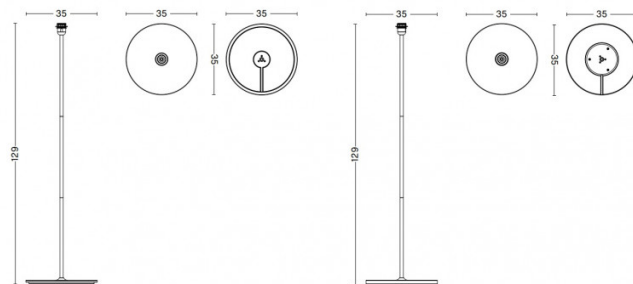

PRODUCT SPECIFICATION

**Light Source:** 1 x Max 13W E27 LED (excluded)

**IP Code:** 20

**Dimming:** In line on/off switch included on cable.

**Dimensions: Base:**  
Height: 130cm  
Base: Ø35cm  
Cable Length: 200cm

**Oblong Shade:**  
Ø42cm  
Height: 50cm

**Peach Shade:**  
Ø44cm  
Height: 39cm

COMMON FLOOR LAMP BASE | STEEL

COMMON FLOOR LAMP BASE | TERRAZZO

COMMON RICE PAPER SHADE | OBLONG

COMMON RICE PAPER SHADE | PEACH