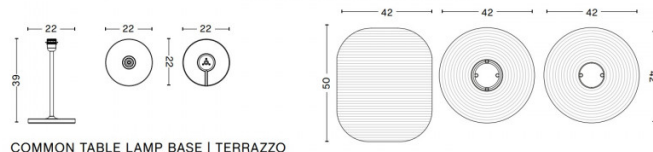

PRODUCT SPECIFICATION

**Light Source:** 1 x Max 13W E27 LED (excluded)

**IP Code:** 20

**Dimming:** In line on/off switch included on cable.

**Dimensions: Base:**  
Height: 39cm  
Base: Ø22cm  
Cable Length: 200cm

**Oblong Shade:**  
Ø42cm  
Height: 50cm

**Peach Shade:**  
Ø44cm  
Height: 39cm

COMMON TABLE LAMP BASE | TERRAZZO

COMMON RICE PAPER SHADE | OBLONG

COMMON TABLE LAMP BASE | STEEL

COMMON RICE PAPER SHADE | PEACH