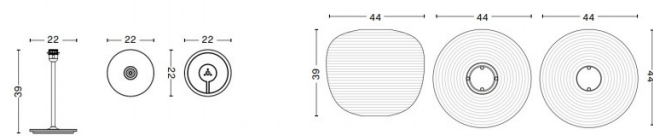

PRODUCT SPECIFICATION

**Light Source:** 1 x Max 13W E27 LED (excluded)

**IP Code:** 20

**Dimming:** In line on/off switch included on cable.

**Dimensions: Base:**  
Height: 39cm  
Base: Ø22cm  
Cable Length: 200cm

**Oblong Shade:**  
Ø42cm  
Height: 50cm

**Peach Shade:**  
Ø44cm  
Height: 39cm

COMMON TABLE LAMP BASE | TERRAZZO

COMMON RICE PAPER SHADE | OBLONG

COMMON TABLE LAMP BASE | STEEL

COMMON RICE PAPER SHADE | PEACH