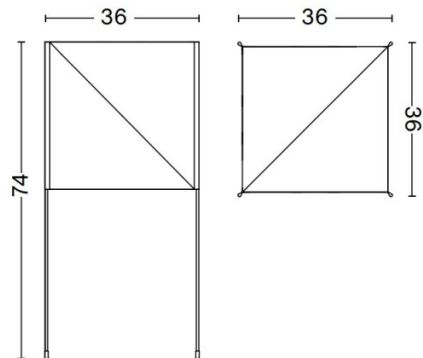

HAY

HAY Paper Cube Floor Lamp

LA10647/F

SOURCE: <https://www.davidvillagelighting.co.uk/product/HAY-Paper-Cube-Floor-Lamp/10000684>

PRODUCT DESCRIPTION

Designer: Bertjan Pot

HAY Paper Cube Floor Lamp

The Paper Cube floor lamp was designed by Bertjan Pots, a designer based in Rotterdam who created this simple design after being inspired by an ancient Japanese paper folding technique. The paper shade paired with the wooden base creates an authentic natural aesthetic that provides a calming atmosphere. With an easy-to-assemble design, this floor lamp allows the user to fold the recycled bottle paper to create the lamp.

PRODUCT SPECIFICATION

- Light Source:** 1 x Max 15W E27 LED (Excluded)
- IP Code:** 20
- Dimming:** In-line on/off switch included on cable.
- Dimensions:** Height: 74cm
Width: 36cm
Depth: 36cm
Cable Length: 250cm