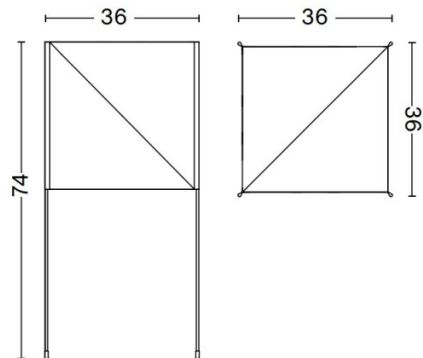

HAY

HAY Paper Cube Floor Lamp

LA10647/F

SOURCE: <https://www.davidvillagelighting.co.uk/product/HAY-Paper-Cube-Floor-Lamp/10000684>

PRODUCT DESCRIPTION

Designer: Bertjan Pot

HAY Paper Cube Floor Lamp

The Paper Cube floor lamp was designed by Bertjan Pots, a designer based in Rotterdam who created this simple design after being inspired by an ancient Japanese paper folding technique. The paper shade paired with the wooden base creates an authentic natural aesthetic that provides a calming atmosphere. With an easy-to-assemble design, this floor lamp allows the user to fold the recycled bottle paper to create the lamp.

PRODUCT SPECIFICATION

- Light Source:** 1 x Max 13W E27 LED (excluded)
- IP Code:** 20
- Dimming:** In line on/off switch included on cable.
- Dimensions:** Height: 74cm
Width: 36cm
Depth: 36cm
Cable Length: 250cm