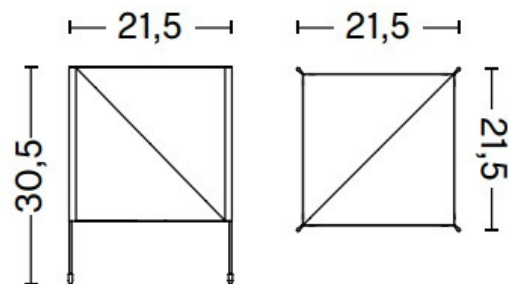

HAY

HAY Paper Cube Table Lamp

LA10647

SOURCE: <https://www.davidvillagelighting.co.uk/product/HAY-Paper-Cube-Table-Lamp/10000683>

PRODUCT DESCRIPTION

Designer: Bertjan Pot

HAY Paper Cube Table Lamp

Designed by Bertjan Pot, the Paper Cube table lamp is an elegant and simple table lamp that emits a calming diffused light into your space. With the delicate structure and illuminated Japanese paper shade, the Paper Cube is a design that embodies the therapeutic nature of the Japanese paper folding technique. The easy-to-assemble design features four wooden legs and expertly folded paper made from recycled bottles.

- Light Source:** 1 x Max 8W E14 LED (excluded)
- IP Code:** 20
- Dimming:** In line on/off switch included on cable.
- Dimensions:** Height: 30.5cm
Width: 21.5
Depth: 21.5
Cable Length: 240cm

For all sales and technical enquiries, please contact: