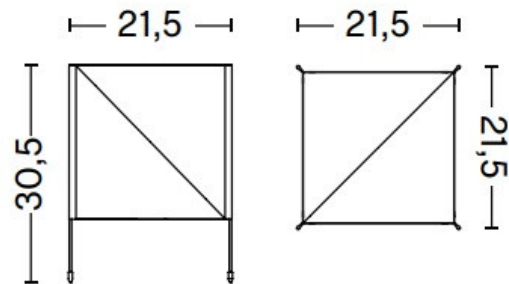

HAY

HAY Paper Cube Table Lamp

LA10647

SOURCE: <https://www.davidvillagelighting.co.uk/product/HAY-Paper-Cube-Table-Lamp/10000683>

PRODUCT DESCRIPTION

Designer: Bertjan Pot

HAY Paper Cube Table Lamp

Designed by Bertjan Pot, the Paper Cube table lamp is an elegant and simple table lamp that emits a calming diffused light into your space. With the delicate structure and illuminated Japanese paper shade, the Paper Cube is a design that embodies the therapeutic nature of the Japanese paper folding technique. The easy-to-assemble design features four wooden legs and expertly folded paper made from recycled bottles.

Light Source: 1 x Max 8W E14 LED (excluded)

IP Code: 20

Dimming: In line on/off switch included on cable.

Dimensions: Height: 30.5cm
Width: 21.5
Depth: 21.5
Cable Length: 240cm

For all sales and technical enquiries, please contact: