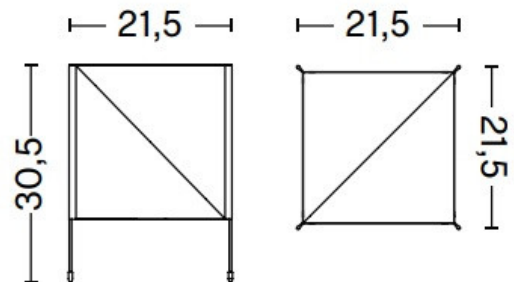

Light Source: 1 x Max 8W E14 LED (Excluded)

IP Code: 20

Dimming: In-line on/off switch included on cable.

Dimensions: Height: 30.5cm
Width: 21.5
Depth: 21.5
Cable Length: 240cm

For all sales and technical enquiries, please contact: