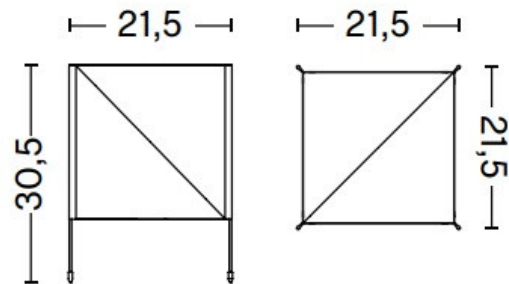

HAY

HAY Paper Cube Table Lamp

LA10647

SOURCE: <https://www.davidvillagelighting.co.uk/product/HAY-Paper-Cube-Table-Lamp/10000683>

PRODUCT DESCRIPTION

Designer: Bertjan Pot

HAY Paper Cube Table Lamp

Designed by Bertjan Pot, the Paper Cube table lamp is an elegant and simple table lamp that emits a calming diffused light into your space. With the delicate structure and illuminated Japanese paper shade, the Paper Cube is a design that embodies the therapeutic nature of the Japanese paper folding technique. The easy-to-assemble design features four wooden legs and expertly folded paper made from recycled bottles.

Light Source: 1 x Max 8W E14 LED (Excluded)

IP Code: 20

Dimming: In-line on/off switch included on cable.

Dimensions: Height: 30.5cm
Width: 21.5
Depth: 21.5
Cable Length: 240cm

For all sales and technical enquiries, please contact: