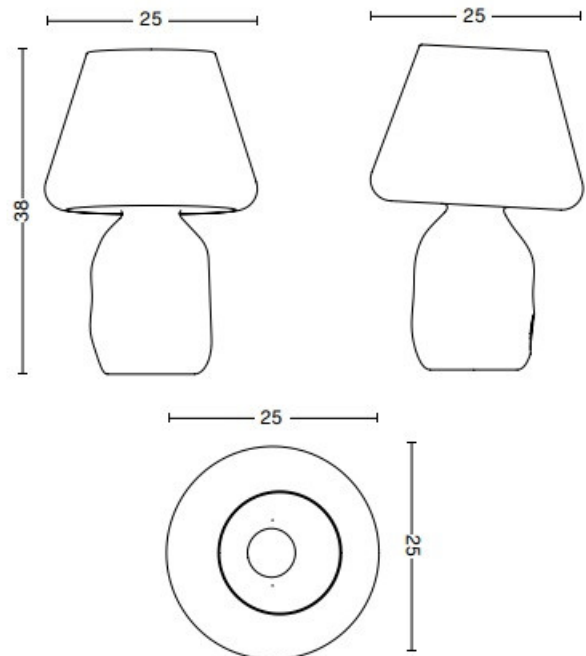

**Light Source:** 1 x Max 13W E27 LED (excluded)

**IP Code:** 20

**Dimming:** In line on/off switch included on cable.

**Dimensions:** Height: 38cm  
Width: 25cm  
Depth: 25cm

**For all sales and technical enquiries, please contact:**