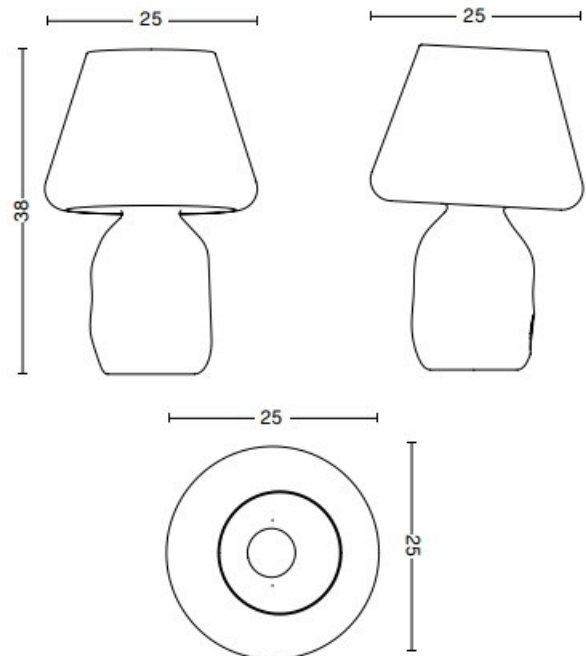

HAY

HAY Apollo Table Lamp

LA10541/T

SOURCE: <https://www.davidvillagelighting.co.uk/product/HAY-Apollo-Table-Lamp/10000681>

PRODUCT DESCRIPTION

Designer: Studio 0405

HAY Apollo Table Lamp

The Apollo table lamp is a stunning and organic expression of opal glass and how it can be molded and illuminated to form these elegant table lamps. Studio 0405 describes the opal glass formation as 'creating a distinct tulip-formed silhouette, each base is slightly different in size and shape, bringing a unique, one-of-a-kind quality to every product'. The opal glass also adds a warming and calming touch to your space as the opal glass creates an ambient glow when illuminated.

- Light Source:** 1 x Max 15W E27 LED (excluded)
- IP Code:** 20
- Dimming:** In line on/off switch included on cable.
- Dimensions:** Height: 38cm
Width: 25cm
Depth: 25cm

For all sales and technical enquiries, please contact: