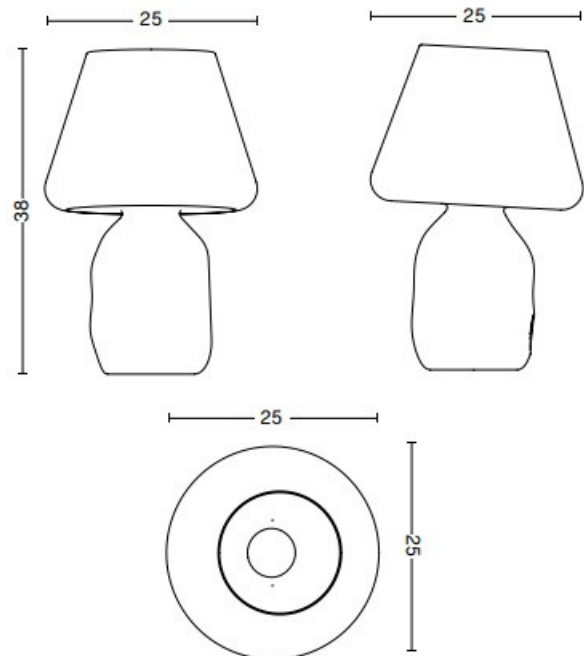

Light Source: 1 x Max 13W E27 LED (excluded)

IP Code: 20

Dimming: In line on/off switch included on cable.

Dimensions: Height: 38cm
Width: 25cm
Depth: 25cm

For all sales and technical enquiries, please contact: