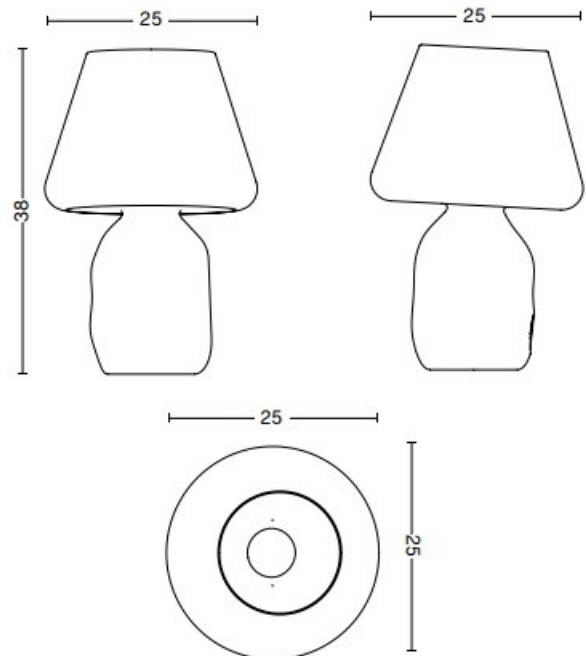

**HAY**

**HAY Apollo Table Lamp**

LA10541/T

SOURCE: <https://www.davidvillagelighting.co.uk/product/HAY-Apollo-Table-Lamp/10000681>

**PRODUCT DESCRIPTION**

Designer: Studio 0405

**HAY Apollo Table Lamp**

The Apollo table lamp is a stunning and organic expression of opal glass and how it can be molded and illuminated to form these elegant table lamps. Studio 0405 describes the opal glass formation as 'creating a distinct tulip-formed silhouette, each base is slightly different in size and shape, bringing a unique, one-of-a-kind quality to every product'. The opal glass also adds a warming and calming touch to your space as the opal glass creates an ambient glow when illuminated.

- Light Source:** 1 x Max 15W E27 LED (excluded)
- IP Code:** 20
- Dimming:** In line on/off switch included on cable.
- Dimensions:** Height: 38cm  
Width: 25cm  
Depth: 25cm

**For all sales and technical enquiries, please contact:**