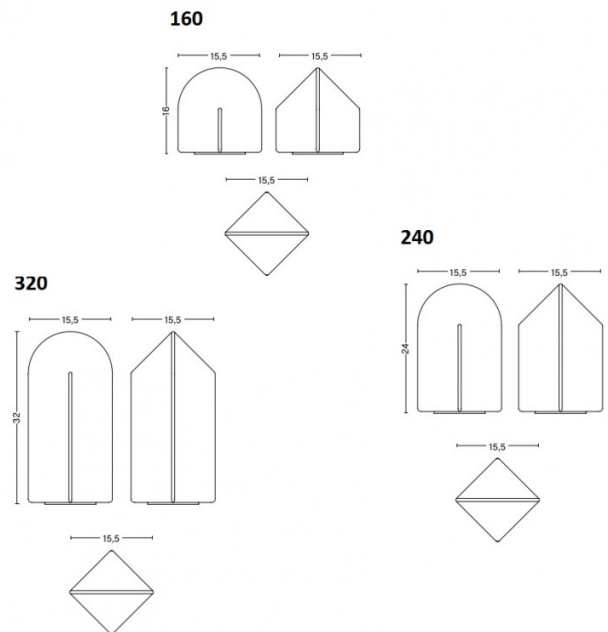

PRODUCT SPECIFICATION

Light Source: 5W, 2800K, 150 Lumens

IP Code: 20

Dimming: In line Dimmer included on cable.

Dimensions: 160:
 Height: 16cm
 Width: 15.5cm
 Depth: 15.5cm

240:
 Height: 24cm
 Width: 15.5cm
 Depth: 15.5cm

320:
 Height: 32cm
 Width: 15.5cm
 Depth: 15.5cm

Cable Length: 200cm

For all sales and technical enquiries, please contact:

+44 (0)114 263 4266

info@davidvillagelighting.co.uk

www.davidvillagelighting.co.uk