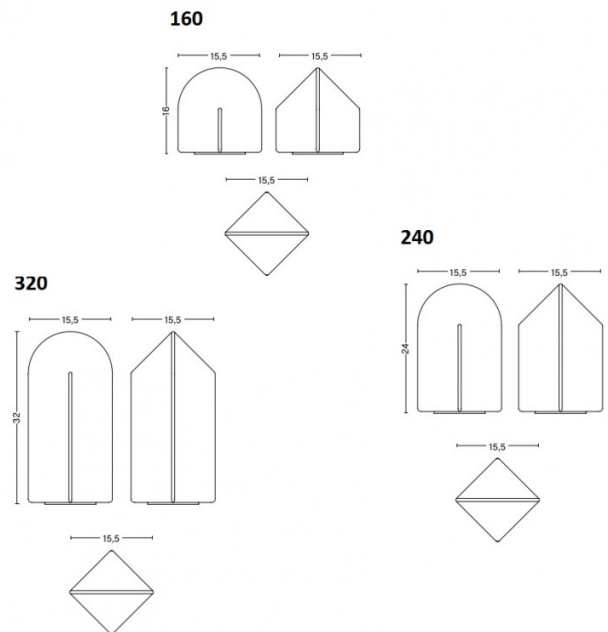

**PRODUCT SPECIFICATION**

**Light Source:** 5W, 2800K, 150 Lumens

**IP Code:** 20

**Dimming:** In line Dimmer included on cable.

**Dimensions: 160:**  
 Height: 16cm  
 Width: 15.5cm  
 Depth: 15.5cm

**240:**  
 Height: 24cm  
 Width: 15.5cm  
 Depth: 15.5cm

**320:**  
 Height: 32cm  
 Width: 15.5cm  
 Depth: 15.5cm

Cable Length: 200cm

**For all sales and technical enquiries, please contact:**

+44 (0)114 263 4266

[info@davidvillagelighting.co.uk](mailto:info@davidvillagelighting.co.uk)