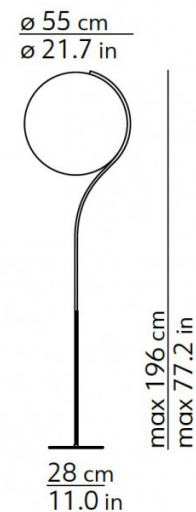

kdln

KDLN Poise LED Floor Lamp

LA10466/F

SOURCE: <https://www.davidvillagelighting.co.uk/product/KDLN-Poise-LED-Floor-Lamp/10000677>

PRODUCT DESCRIPTION

Designer: Robert Dabi

Poise LED Floor Lamp by KDLN

Designed by Robert Dabi, the Poise floor lamp is part of the [KDLN Poise collection](#), a range that is defined by an interactive and innovative design. The floor light features a slim circular shade that has an integrated LED light source, creating a beautiful band of light. The structure has a flexible section, allowing the user to move the shade into any position, producing a unique light flow for any interior.

PRODUCT SPECIFICATION

- Light Source:** 28W, 2700K, 3600 Lumens
- IP Code:** 20
- Dimming:** In line dimmer included on cable.
- Dimensions:** Shade: Ø55cm
Maximum Height: 196cm
Base: Ø28cm

For all sales and technical enquiries, please contact: