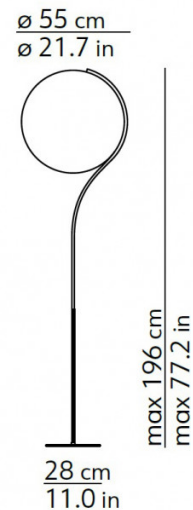

kdln

KDLN Poise LED Floor Lamp

LA10466/F

SOURCE: <https://www.davidvillagelighting.co.uk/product/KDLN-Poise-LED-Floor-Lamp/10000677>

PRODUCT DESCRIPTION

Designer: Robert Dabi

Poise LED Floor Lamp by KDLN

Designed by Robert Dabi, the Poise floor lamp is part of the [KDLN Poise collection](#), a range that is defined by an interactive and innovative design. The floor light features a slim circular shade that has an integrated LED light source, creating a beautiful band of light. The structure has a flexible section, allowing the user to move the shade into any position, producing a unique light flow for any interior.

PRODUCT SPECIFICATION

- Light Source:** 28W, 2700K, 3600 Lumens
- IP Code:** 20
- Dimming:** In line dimmer included on cable.
- Dimensions:** Shade: Ø55cm
Maximum Height: 196cm
Base: Ø28cm

For all sales and technical enquiries, please contact: