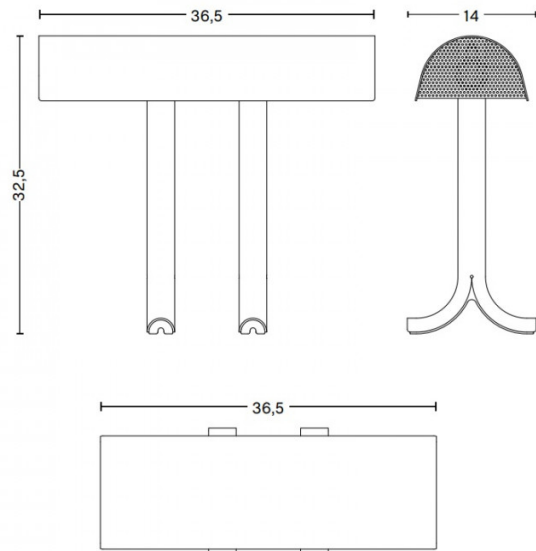

For all sales and technical enquiries, please contact:

+44 (0)114 263 4266

info@davidvillagelighting.co.uk

www.davidvillagelighting.co.uk