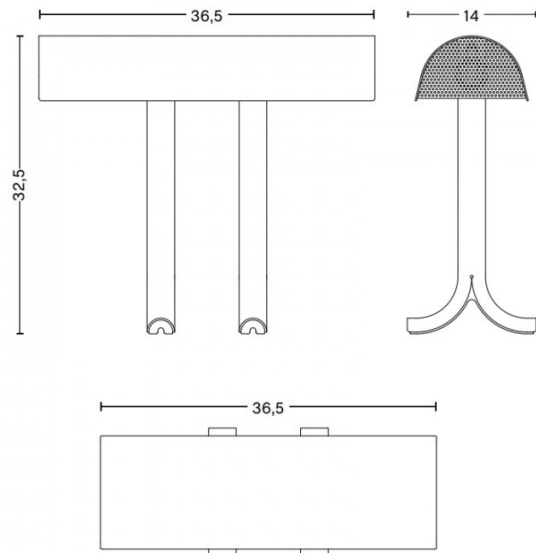

**HAY**

**HAY Anagram Table Lamp**

LA10644

SOURCE: <https://www.davidvillagelighting.co.uk/product/HAY-Anagram-Table-Lamp/10000676>

**PRODUCT DESCRIPTION**

**Designer:** Sam Weller

**HAY Anagram Table Lamp**

**PRODUCT SPECIFICATION**

- Light Source:** 2 x Max 8W E14 LED (excluded)
- IP Code:** 20
- Dimming:** Integrated on/off switch on the product.
- Dimensions:** Height: 32.5cm  
Depth: 14cm  
Width: 36.5cm  
Cable Length: 200cm