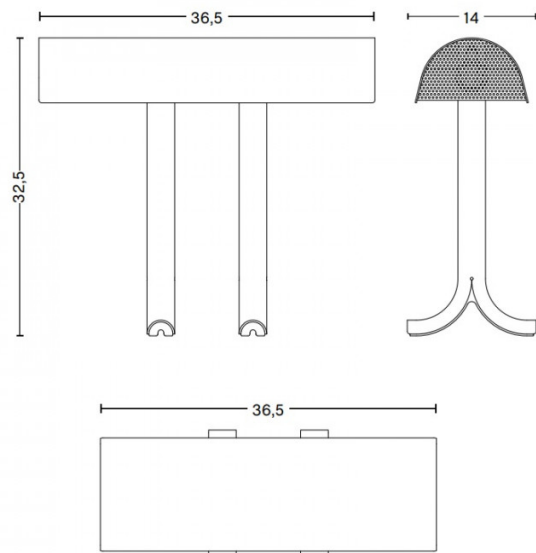

## PRODUCT SPECIFICATION

**Light Source:** 2 x Max 8W E14 LED (excluded)

**IP Code:** 20

**Dimming:** Integrated on/off switch on the product.

**Dimensions:** Height: 32.5cm  
Depth: 14cm  
Width: 36.5cm  
Cable Length: 200cm