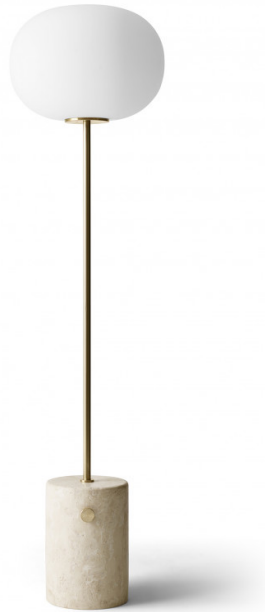

Audo Copenhagen JWDA Floor Lamp

LA10441/F

SOURCE: <https://www.davidvillagelighting.co.uk/product/Audo-Copenhagen-JWDA-Floor-Lamp/10000666>

PRODUCT DESCRIPTION

Designer: Jonas Wagell

Audo Copenhagen JWDA Floor Lamp

Designed by Jonas Wagell, the JWDA floor light features a beautiful combination of materials to produce a timeless and elegant lighting design. The floor lamp consists of an opal glass elliptical lampshade which is paired with a brass stem and a heavy stone base made from either travertine or marble. The contrasts between the three material work together gorgeously, producing a luxurious and eye-catching aesthetic.

Like the rest of the [Audo Copenhagen JWDA collection](#), the JWDA floor lamp is inspired by a traditional oil lamp, featuring a dimmer switch knob on the base in recognition of the classic lamps. The floor light comes in either a beige travertine or white marble finish which are paired with bronzed brass or brushed brass respectively. Use the JWDA floor as a stunning atmospheric light that produces a warm yet effective glow.

PRODUCT SPECIFICATION

- Light Source:** 1 x Max 8W E27 (included)
- IP Code:** 20
- Dimming:** Integrated dimmer on the product.
- Dimensions:** Shade: Ø39cm
Height: 150cm
Base: Ø28cm
Cable Length: 250cm