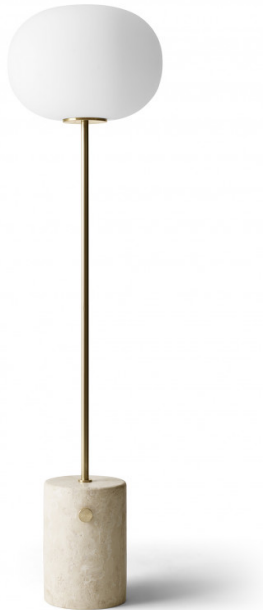

Audo
COPENHAGEN

Audo Copenhagen JWDA Floor Lamp

LA10441/F

SOURCE: <https://www.davidvillagelighting.co.uk/product/Audo-Copenhagen-JWDA-Floor-Lamp/10000666>

PRODUCT DESCRIPTION

Designer: Jonas Wagell

Audo Copenhagen JWDA Floor Lamp

Designed by Jonas Wagell, the JWDA floor light features a beautiful combination of materials to produce a timeless and elegant lighting design. The floor lamp consists of an opal glass elliptical lampshade which is paired with a brass stem and a heavy stone base made from either travertine or marble. The contrasts between the three material work together gorgeously, producing a luxurious and eye-catching aesthetic.

Like the rest of the [Audo Copenhagen JWDA collection](#), the JWDA floor lamp is inspired by a traditional oil lamp, featuring a dimmer switch knob on the base in recognition of the classic lamps. The floor light comes in either a beige travertine, white marble, or red Verona travertine finish which are paired with bronzed brass or brushed brass. Use the JWDA floor as a stunning atmospheric light that produces a warm yet effective glow.

PRODUCT SPECIFICATION

- Light Source:** 1 x Max 8W E27 (included)
- IP Code:** 20
- Dimming:** Integrated dimmer on the product.
- Dimensions:** Shade: Ø39cm
Height: 150cm
Base: Ø28cm
Cable Length: 250cm