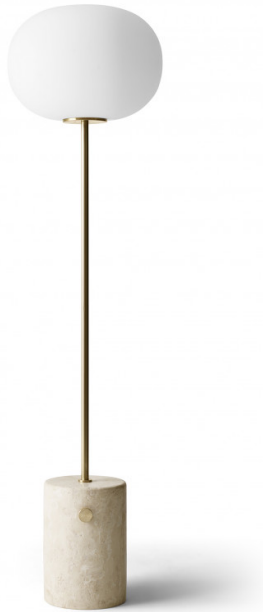

Audo Copenhagen JWDA Floor Lamp

LA10441/F

SOURCE: <https://www.davidvillagelighting.co.uk/product/Audo-Copenhagen-JWDA-Floor-Lamp/10000666>

PRODUCT DESCRIPTION

Designer: Jonas Wagell

Audo Copenhagen JWDA Floor Lamp

Designed by Jonas Wagell, the JWDA floor light features a beautiful combination of materials to produce a timeless and elegant lighting design. The floor lamp consists of an opal glass elliptical lampshade which is paired with a brass stem and a heavy stone base made from either travertine or marble. The contrasts between the three material work together gorgeously, producing a luxurious and eye-catching aesthetic.

Like the rest of the [Audo Copenhagen JWDA collection](#), the JWDA floor lamp is inspired by a traditional oil lamp, featuring a dimmer switch knob on the base in recognition of the classic lamps. The floor light comes in either a beige travertine or white marble finish which are paired with bronzed brass or brushed brass respectively. Use the JWDA floor as a stunning atmospheric light that produces a warm yet effective glow.

PRODUCT SPECIFICATION

- Light Source:** 1 x Max 8W E27 (included)
- IP Code:** 20
- Dimming:** Integrated dimmer on the product.
- Dimensions:** Shade: Ø39cm
Height: 150cm
Base: Ø28cm
Cable Length: 250cm