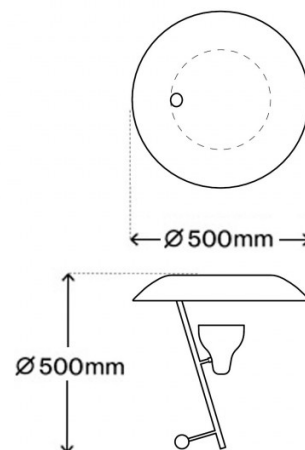

PRODUCT SPECIFICATION

- **Light Source:** 11W, 2700K, 730 lumens
- **IP Code:** 20
- **Dimming:** Integrated dimmer on the product
- **Dimensions:** Ø50cm shade
  50cm height