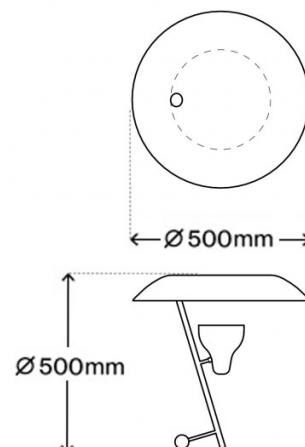

PRODUCT SPECIFICATION

- Light Source:** 11W, 2700K, 730 lumens
- IP Code:** 20
- Dimming:** Integrated dimmer on the product
- Dimensions:** Ø50cm shade
50cm height

For all sales and technical enquiries, please contact: