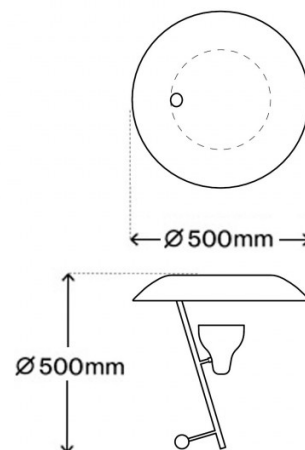

PRODUCT SPECIFICATION

- Light Source:** 11W, 2700K, 730 lumens
- IP Code:** 20
- Dimming:** Integrated dimmer on the product
- Dimensions:** Ø50cm shade
50cm height

For all sales and technical enquiries, please contact: