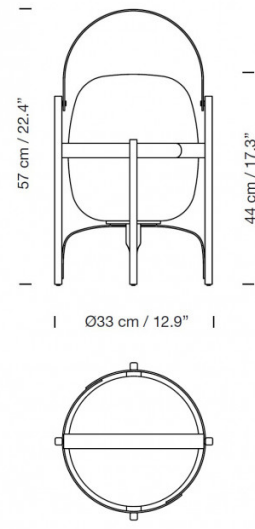

## PRODUCT SPECIFICATION

- Light Source:** 1 x Max 3.4W E27 LED (included)
- IP Code:** 65
- Dimming:** Integrated on/off switch on the product.
- Dimensions:** Width: 33cm  
Lamp Height: 44cm  
Max Height: 57cm  
Cable Length: 400cm