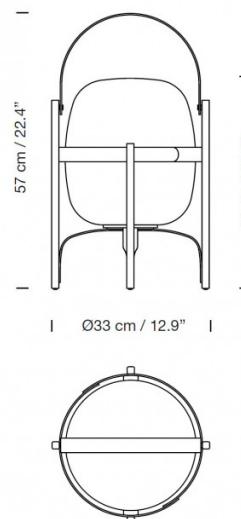

## PRODUCT SPECIFICATION

- Light Source:** 1 x Max 3.4W E27 LED (included)
- IP Code:** 65
- Dimming:** Integrated on/off switch on the product.
- Dimensions:** Width: 33cm  
Lamp Height: 44cm  
Max Height: 57cm  
Cable Length: 400cm