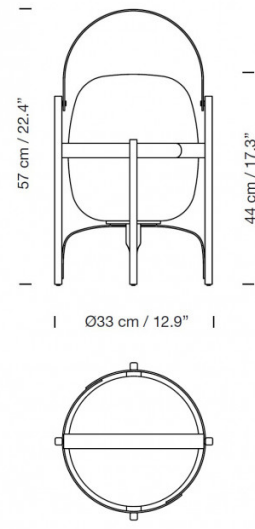

For all sales and technical enquiries, please contact:
+44 (0)114 263 4266
info@davidvillagelighting.co.uk
www.davidvillagelighting.co.uk