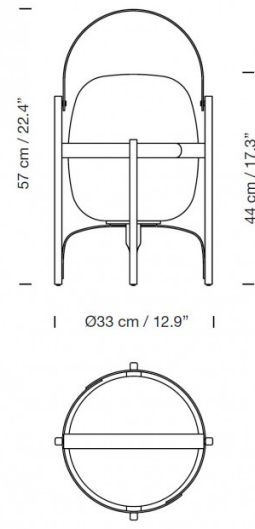

Santa & Cole Cesta Exterior Table Lamp

LA10637

SOURCE: <https://www.davidvillagelighting.co.uk/product/Santa-Cole-Cesta-Exterior-Table-Lamp/10000661>

PRODUCT DESCRIPTION

Designer: Miguel Milá

Santa & Cole Cesta Exterior Table Lamp

PRODUCT SPECIFICATION

- Light Source:** 1 x Max 3.4W E27 LED (included)
- IP Code:** 65
- Dimming:** Integrated on/off switch on the product.
- Dimensions:** Width: 33cm
Lamp Height: 44cm
Max Height: 57cm
Cable Length: 400cm