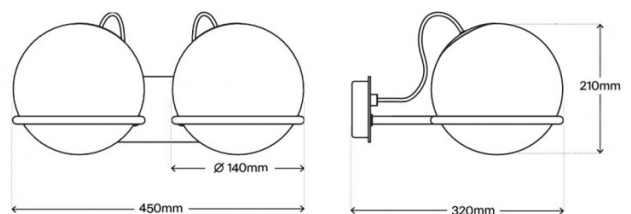

PRODUCT SPECIFICATION

Light Source: **Model 237/2** - 2 x max 4.5W E14 LED (included)
Model 238/2 - 2 x max 7W E27 LED (included)

IP Code: 20

Dimming: Dimmable via mains phase dimming

Dimensions: Model 237/2:
Ø14cm shade
15cm height
30cm width
23cm depth from wall

Model 238/2:
Ø14cm shade
21cm height
45cm width
32cm depth from wall

Model 237/2

Model 238/2

For all sales and technical enquiries, please contact:

+44 (0)114 263 4266

info@davidvillagelighting.co.uk

www.davidvillagelighting.co.uk