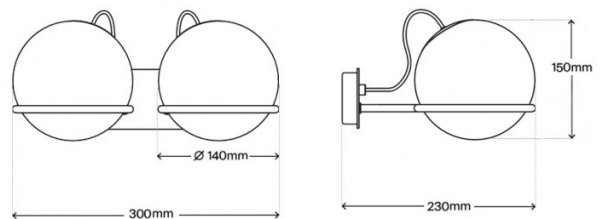

PRODUCT SPECIFICATION

Light Source: **Model 237/2** - 2 x max 4.5W E14 LED (included)
Model 238/2 - 2 x max 7W E27 LED (included)

IP Code: 20

Dimming: Dimmable via mains phase dimming

Dimensions: Model 237/2:
Ø14cm shade
15cm height
30cm width
23cm depth from wall

Model 238/2:
Ø14cm shade
21cm height
45cm width
32cm depth from wall

Model 237/2

Model 238/2

For all sales and technical enquiries, please contact:

+44 (0)114 263 4266

info@davidvillagelighting.co.uk

www.davidvillagelighting.co.uk