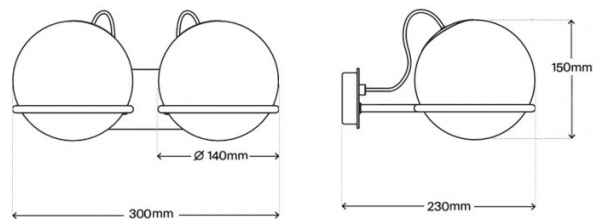

PRODUCT SPECIFICATION

Light Source: **Model 237/2** - 2 x max 4.5W E14 LED (included)
Model 238/2 - 2 x max 7W E27 LED (included)

IP Code: 20

Dimming: Dimmable via mains phase dimming

Dimensions: Model 237/2:
 Ø14cm shade
 15cm height
 30cm width
 23cm depth from wall

Model 238/2:
 Ø14cm shade
 21cm height
 45cm width
 32cm depth from wall

Model 237/2

Model 238/2

For all sales and technical enquiries, please contact:

+44 (0)114 263 4266

info@davidvillagelighting.co.uk

www.davidvillagelighting.co.uk