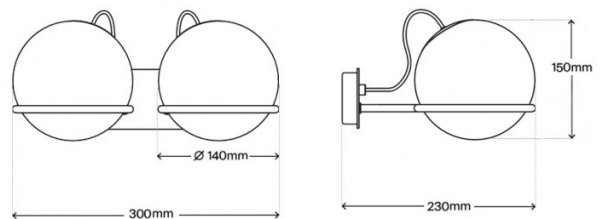

## PRODUCT SPECIFICATION

**Light Source:** **Model 237/2** - 2 x max 4.5W E14 LED (included)  
**Model 238/2** - 2 x max 7W E27 LED (included)

**IP Code:** 20

**Dimming:** Dimmable via mains phase dimming

**Dimensions: Model 237/2:**  
Ø14cm shade  
15cm height  
30cm width  
23cm depth from wall

**Model 238/2:**  
Ø14cm shade  
21cm height  
45cm width  
32cm depth from wall

Model 237/2

Model 238/2

For all sales and technical enquiries, please contact: