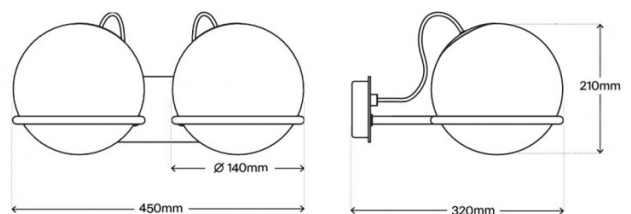

Model 238/2

For all sales and technical enquiries, please contact:

+44 (0)114 263 4266

info@davidvillagelighting.co.uk

www.davidvillagelighting.co.uk