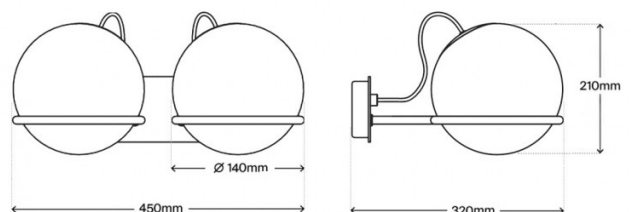

PRODUCT SPECIFICATION

Light Source: **Model 237/2** - 2 x max 4.5W E14 LED (included)
Model 238/2 - 2 x max 7W E27 LED (included)

IP Code: 20

Dimming: Dimmable via mains phase dimming

Dimensions: Model 237/2:
 Ø14cm shade
 15cm height
 30cm width
 23cm depth from wall

Model 238/2:
 Ø14cm shade
 21cm height
 45cm width
 32cm depth from wall

Model 237/2

Model 238/2

For all sales and technical enquiries, please contact:

+44 (0)114 263 4266

info@davidvillagelighting.co.uk

www.davidvillagelighting.co.uk