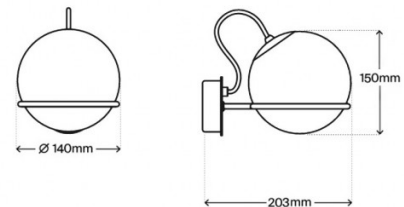

## PRODUCT SPECIFICATION

**Light Source:** **Model 237/1** - 1 x max 4.5W E14 LED (included)  
**Model 238/1** - 1 x max 7W E27 LED (included)

**IP Code:** 20

**Dimming:** Dimmable via mains phase dimming

**Dimensions: Model 237/1:**  
Ø14cm  
15cm height  
20.3cm depth from wall

**Model 238/1:**  
Ø20cm  
21cm height  
30cm depth from wall

Model 237/1

Model 238/1

For all sales and technical enquiries, please contact: