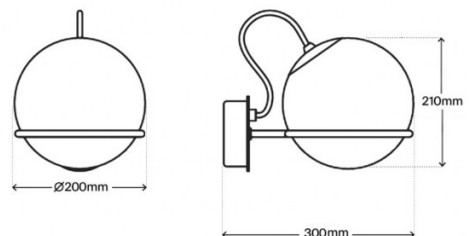

PRODUCT SPECIFICATION

Light Source: Model 237/1 - 1 x max 4.5W E14 LED (included)
Model 238/1 - 1 x max 7W E27 LED (included)

IP Code: 20

Dimming: Dimmable via mains phase dimming

Dimensions: Model 237/1:
Ø14cm
15cm height
20.3cm depth from wall

Model 238/1:
Ø20cm
21cm height
30cm depth from wall

Model 237/1

Model 238/1

For all sales and technical enquiries, please contact:

+44 (0)114 263 4266

info@davidvillagelighting.co.uk

www.davidvillagelighting.co.uk