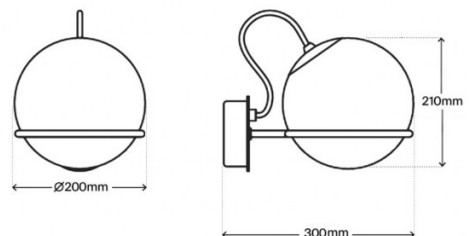

PRODUCT SPECIFICATION

Light Source: **Model 237/1** - 1 x max 4.5W E14 LED (included)
Model 238/1 - 1 x max 7W E27 LED (included)

IP Code: 20

Dimming: Dimmable via mains phase dimming

Dimensions: Model 237/1:
Ø14cm
15cm height
20.3cm depth from wall

Model 238/1:
Ø20cm
21cm height
30cm depth from wall

Model 237/1

Model 238/1

For all sales and technical enquiries, please contact:

+44 (0)114 263 4266

info@davidvillagelighting.co.uk

www.davidvillagelighting.co.uk