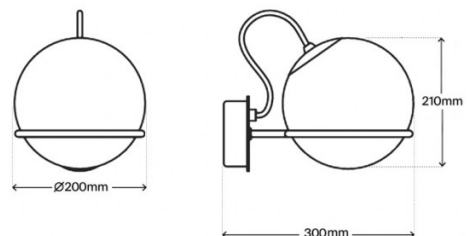

## PRODUCT SPECIFICATION

**Light Source:** **Model 237/1** - 1 x max 4.5W E14 LED (included)  
**Model 238/1** - 1 x max 7W E27 LED (included)

**IP Code:** 20

**Dimming:** Dimmable via mains phase dimming

**Dimensions:** **Model 237/1:**  
Ø14cm  
15cm height  
20.3cm depth from wall

**Model 238/1:**  
Ø20cm  
21cm height  
30cm depth from wall

Model 237/1

Model 238/1

For all sales and technical enquiries, please contact: