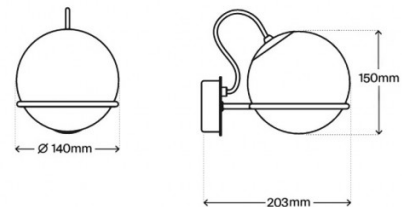

PRODUCT SPECIFICATION

Light Source: Model 237/1 - 1 x max 4.5W E14 LED (included)
Model 238/1 - 1 x max 7W E27 LED (included)

IP Code: 20

Dimming: Dimmable via mains phase dimming

Dimensions: Model 237/1:
Ø14cm
15cm height
20.3cm depth from wall

Model 238/1:
Ø20cm
21cm height
30cm depth from wall

Model 237/1

Model 238/1

For all sales and technical enquiries, please contact:

+44 (0)114 263 4266

info@davidvillagelighting.co.uk

www.davidvillagelighting.co.uk