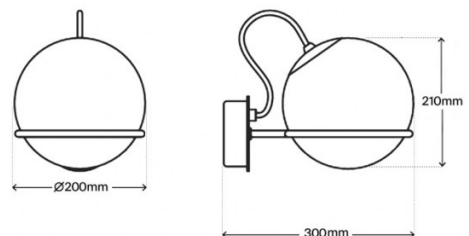

## PRODUCT SPECIFICATION

**Light Source:** Model 237/1 - 1 x max 4.5W E14 LED (included)  
Model 238/1 - 1 x max 7W E27 LED (included)

**IP Code:** 20

**Dimming:** Dimmable via mains phase dimming

**Dimensions: Model 237/1:**  
Ø14cm  
15cm height  
20.3cm depth from wall

**Model 238/1:**  
Ø20cm  
21cm height  
30cm depth from wall

Model 237/1

Model 238/1

For all sales and technical enquiries, please contact:

+44 (0)114 263 4266

info@davidvillagelighting.co.uk

www.davidvillagelighting.co.uk