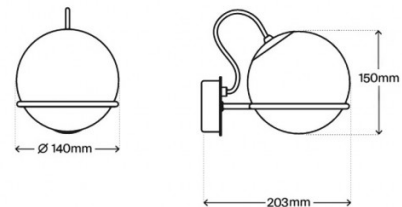

## PRODUCT SPECIFICATION

**Light Source:** Model 237/1 - 1 x max 4.5W E14 LED (included)  
Model 238/1 - 1 x max 7W E27 LED (included)

**IP Code:** 20

**Dimming:** Dimmable via mains phase dimming

**Dimensions: Model 237/1:**  
Ø14cm  
15cm height  
20.3cm depth from wall

**Model 238/1:**  
Ø20cm  
21cm height  
30cm depth from wall

Model 237/1

Model 238/1

For all sales and technical enquiries, please contact:

+44 (0)114 263 4266

info@davidvillagelighting.co.uk

www.davidvillagelighting.co.uk