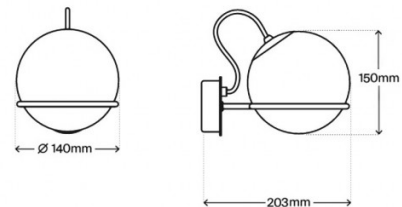

## PRODUCT SPECIFICATION

**Light Source:** **Model 237/1** - 1 x max 4.5W E14 LED (included)  
**Model 238/1** - 1 x max 7W E27 LED (included)

**IP Code:** 20

**Dimming:** Dimmable via mains phase dimming

**Dimensions:** **Model 237/1:**  
Ø14cm  
15cm height  
20.3cm depth from wall

**Model 238/1:**  
Ø20cm  
21cm height  
30cm depth from wall

Model 237/1

Model 238/1

For all sales and technical enquiries, please contact: