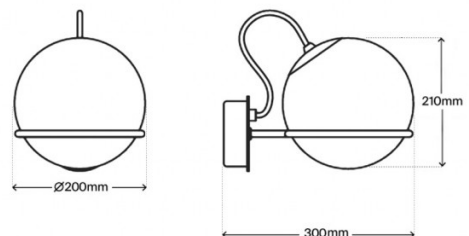

## PRODUCT SPECIFICATION

**Light Source:** **Model 237/1** - 1 x max 4.5W E14 LED (included)  
**Model 238/1** - 1 x max 7W E27 LED (included)

**IP Code:** 20

**Dimming:** Dimmable via mains phase dimming

**Dimensions: Model 237/1:**  
Ø14cm  
15cm height  
20.3cm depth from wall

**Model 238/1:**  
Ø20cm  
21cm height  
30cm depth from wall

Model 237/1

Model 238/1

For all sales and technical enquiries, please contact: