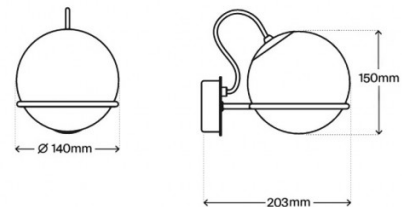

PRODUCT SPECIFICATION

Light Source: **Model 237/1** - 1 x max 4.5W E14 LED (included)
Model 238/1 - 1 x max 7W E27 LED (included)

IP Code: 20

Dimming: Dimmable via mains phase dimming

Dimensions: Model 237/1:
Ø14cm
15cm height
20.3cm depth from wall

Model 238/1:
Ø20cm
21cm height
30cm depth from wall

Model 237/1

Model 238/1

For all sales and technical enquiries, please contact:

+44 (0)114 263 4266

info@davidvillagelighting.co.uk

www.davidvillagelighting.co.uk