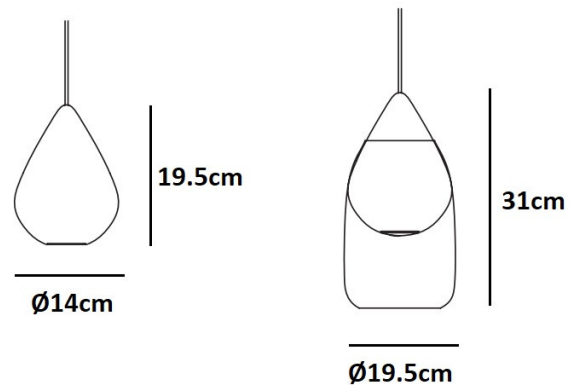

For all sales and technical enquiries, please contact:

+44 (0)114 263 4266

info@davidvillagelighting.co.uk

www.davidvillagelighting.co.uk