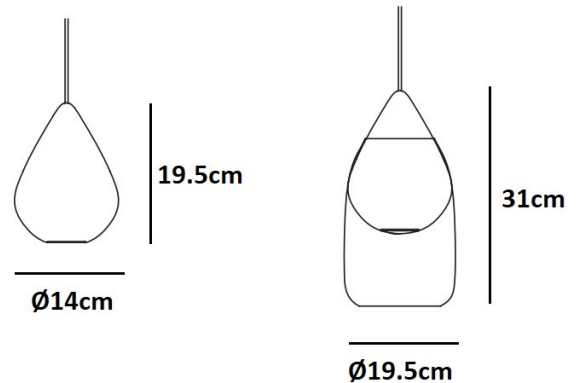

For all sales and technical enquiries, please contact:

+44 (0)114 263 4266

info@davidvillagelighting.co.uk

www.davidvillagelighting.co.uk