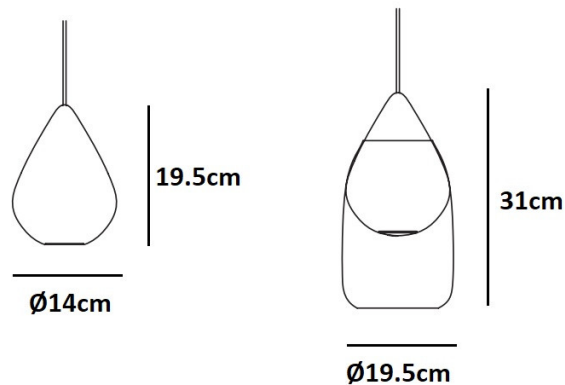

For all sales and technical enquiries, please contact:

+44 (0)114 263 4266

info@davidvillagelighting.co.uk

www.davidvillagelighting.co.uk