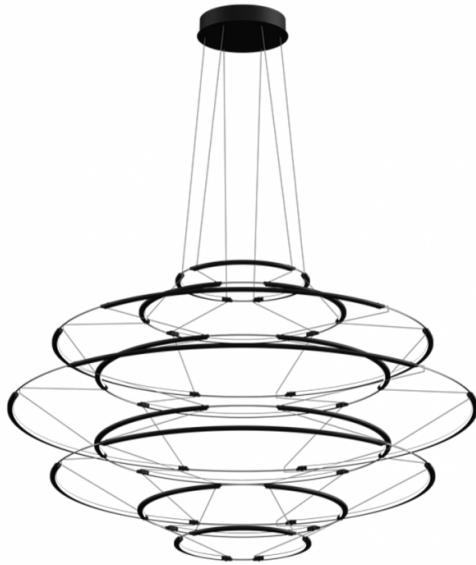

NEMO

LA10633/9

**Nemo Lighting Drop 9 LED
Suspension Light**

SOURCE: <https://www.davidvillagelighting.co.uk/product/Nemo-Lighting-Drop-9-LED-Suspension-Light/10000653>

PRODUCT DESCRIPTION

Designer: Arihiro Miyake

**Nemo Lighting Drop 9 LED
Suspension**

Nemo Lighting Drop 9 Suspension is a magnificent design by Arihiro Miyake. This suspension uses the best of modern technology and innovation to create a truly alluring aesthetic. The suspension light is made from a slim aluminium structure manipulated into 9 concentric circles and straight lines to create a geometric marvel. The LED light strips sit seamlessly on this structure, producing a sophisticated and contemporary look.

The Drop suspension acts as a modern take on a chandelier and thrives in bigger areas to provide useful and mesmerising illumination. The subtle aluminium and black colour finish means the Drop can easily slip into any design scheme, whether used in the home, in a work setting or commercially in a restaurant. The Drop 9 suspension is available in three finishes and two smaller sizes.

PRODUCT SPECIFICATION

- Light Source:** 90W, 2700K, 8700 Lumens
- IP Code:** 20
- Dimming:** Dimmable via mains phase dimming
- Dimensions:** Diameter: Ø 110cm
Height: 65cm
Cable length: 250cm

For all sales and technical enquiries, please contact: