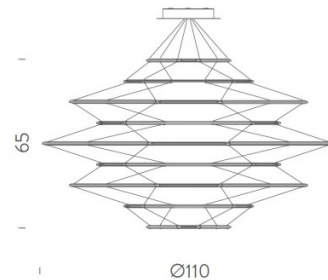

**Nemo Lighting Drop 9 LED
Suspension**

Nemo Lighting Drop 9 Suspension is a magnificent design by Arihiro Miyake. This suspension uses the best of modern technology and innovation to create a truly alluring aesthetic. The suspension light is made from a slim aluminium structure manipulated into 9 concentric circles and straight lines to create a geometric marvel. The LED light strips sit seamlessly on this structure, producing a sophisticated and contemporary look.

PRODUCT SPECIFICATION

- Light Source:** 90W, 2700K, 8700 Lumens
- IP Code:** 20
- Dimming:** Dimmable via mains phase dimming
- Dimensions:** Diameter: Ø 110cm
Height: 65cm
Cable length: 250cm

For all sales and technical enquiries, please contact: