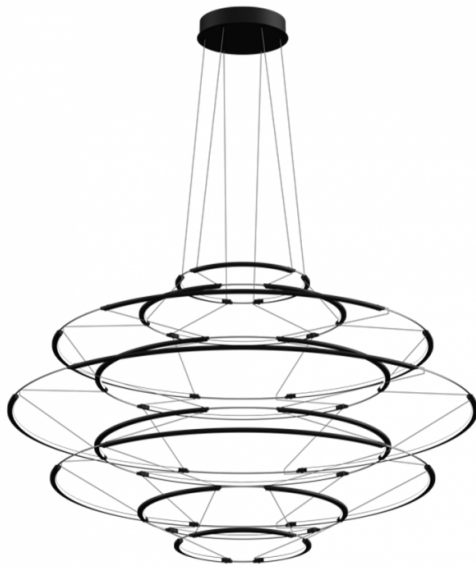

NEMO

LA10633/9

**Nemo Lighting Drop 9 LED
Suspension Light**

SOURCE: <https://www.davidvillagelighting.co.uk/product/Nemo-Lighting-Drop-9-LED-Suspension-Light/10000653>

PRODUCT DESCRIPTION

Designer: Arihiro Miyake

**Nemo Lighting Drop 9 LED
Suspension**

Nemo Lighting Drop 9 Suspension is a magnificent design by Arihiro Miyake. This suspension uses the best of modern technology and innovation to create a truly alluring aesthetic. The suspension light is made from a slim aluminium structure manipulated into 9 concentric circles and straight lines to create a geometric marvel. The LED light strips sit seamlessly on this structure, producing a sophisticated and contemporary look.

The Drop suspension acts as a modern take on a chandelier and thrives in bigger areas to provide useful and mesmerising illumination. The subtle aluminium and black colour finish means the Drop can easily slip into any design scheme, whether used in the home, in a work setting or commercially in a restaurant. The Drop 9 suspension is available in three finishes and two smaller sizes.

PRODUCT SPECIFICATION

- Light Source:** 90W, 2700K, 8700 Lumens
- IP Code:** 20
- Dimming:** Dimmable via mains phase dimming
- Dimensions:** Diameter: Ø 110cm
Height: 65cm
Cable length: 250cm

For all sales and technical enquiries, please contact: