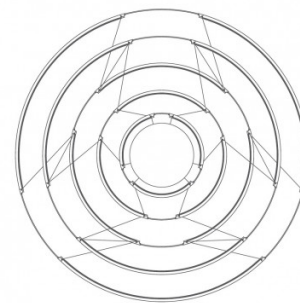

NEMO

LA10633/9

**Nemo Lighting Drop 9 LED
Suspension Light**

SOURCE: <https://www.davidvillagelighting.co.uk/product/Nemo-Lighting-Drop-9-LED-Suspension-Light/10000653>

PRODUCT DESCRIPTION

Designer: Arihiro Miyake

**Nemo Lighting Drop 9 LED
Suspension**

Nemo Lighting Drop 9 Suspension is a magnificent design by Arihiro Miyake. This suspension uses the best of modern technology and innovation to create a truly alluring aesthetic. The suspension light is made from a slim aluminium structure manipulated into 9 concentric circles and straight lines to create a geometric marvel. The LED light strips sit seamlessly on this structure, producing a sophisticated and contemporary look.

PRODUCT SPECIFICATION

- Light Source:** 90W, 2700K, 8700 Lumens
- IP Code:** 20
- Dimming:** Dimmable via mains phase dimming
- Dimensions:** Diameter: Ø 110cm
Height: 65cm
Cable length: 250cm

For all sales and technical enquiries, please contact: