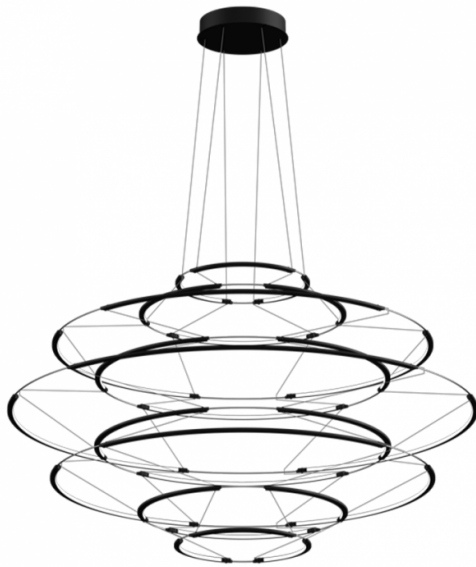

NEMO

**Nemo Lighting Drop 9 LED
Suspension Light**

LA10633/9

SOURCE: <https://www.davidvillagelighting.co.uk/product/Nemo-Lighting-Drop-9-LED-Suspension-Light/10000653>

PRODUCT DESCRIPTION

Designer: Arihiro Miyake

**Nemo Lighting Drop 9 LED
Suspension**

Nemo Lighting Drop 9 Suspension is a magnificent design by Arihiro Miyake. This suspension uses the best of modern technology and innovation to create a truly alluring aesthetic. The suspension light is made from a slim aluminium structure manipulated into 9 concentric circles and straight lines to create a geometric marvel. The LED light strips sit seamlessly on this structure, producing a sophisticated and contemporary look.

The Drop suspension acts as a modern take on a chandelier and thrives in bigger areas to provide useful and mesmerising illumination. The subtle aluminium and black colour finish means the Drop can easily slip into any design scheme, whether used in the home, in a work setting or commercially in a restaurant. The Drop 9 suspension is available in three finishes and two smaller sizes.

PRODUCT SPECIFICATION

- Light Source:** 90W, 2700K, 8700 Lumens
- IP Code:** 20
- Dimming:** Dimmable via mains phase dimming
- Dimensions:** Diameter: Ø 110cm
Height: 65cm
Cable length: 250cm

For all sales and technical enquiries, please contact: