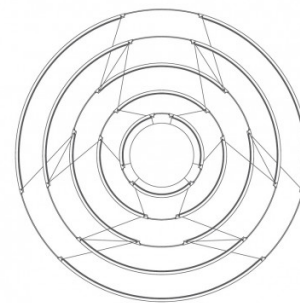

NEMO

**Nemo Lighting Drop 9 LED
Suspension Light**

LA10633/9

SOURCE: <https://www.davidvillagelighting.co.uk/product/Nemo-Lighting-Drop-9-LED-Suspension-Light/10000653>

PRODUCT DESCRIPTION

Designer: Arihiro Miyake

**Nemo Lighting Drop 9 LED
Suspension**

Nemo Lighting Drop 9 Suspension is a magnificent design by Arihiro Miyake. This suspension uses the best of modern technology and innovation to create a truly alluring aesthetic. The suspension light is made from a slim aluminium structure manipulated into 9 concentric circles and straight lines to create a geometric marvel. The LED light strips sit seamlessly on this structure, producing a sophisticated and contemporary look.

PRODUCT SPECIFICATION

- Light Source:** 90W, 2700K, 8700 Lumens
- IP Code:** 20
- Dimming:** Dimmable via mains phase dimming
- Dimensions:** Diameter: Ø 110cm
Height: 65cm
Cable length: 250cm

For all sales and technical enquiries, please contact: