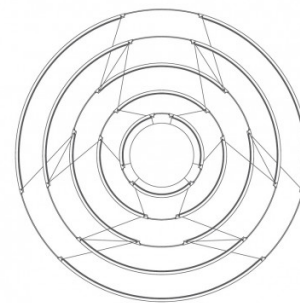

**Nemo Lighting Drop 9 LED
Suspension**

Nemo Lighting Drop 9 Suspension is a magnificent design by Arihiro Miyake. This suspension uses the best of modern technology and innovation to create a truly alluring aesthetic. The suspension light is made from a slim aluminium structure manipulated into 9 concentric circles and straight lines to create a geometric marvel. The LED light strips sit seamlessly on this structure, producing a sophisticated and contemporary look.

The Drop suspension acts as a modern take on a chandelier and thrives in bigger areas to provide useful and mesmerising illumination. The subtle aluminium and black colour finish means the Drop can easily slip into any design scheme, whether used in the home, in a work setting or commercially in a restaurant. The Drop 9 suspension is available in three finishes and two smaller sizes.

PRODUCT SPECIFICATION

- Light Source:** 90W, 2700K, 8700 Lumens
- IP Code:** 20
- Dimming:** Dimmable via mains phase dimming
- Dimensions:** Diameter: Ø 110cm
Height: 65cm
Cable length: 250cm

For all sales and technical enquiries, please contact: