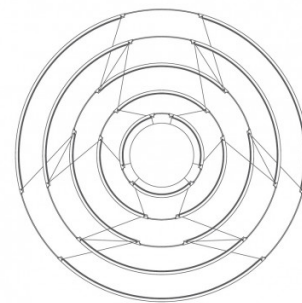

**Nemo Lighting Drop 9 LED
Suspension**

Nemo Lighting Drop 9 Suspension is a magnificent design by Arihiro Miyake. This suspension uses the best of modern technology and innovation to create a truly alluring aesthetic. The suspension light is made from a slim aluminium structure manipulated into 9 concentric circles and straight lines to create a geometric marvel. The LED light strips sit seamlessly on this structure, producing a sophisticated and contemporary look.

PRODUCT SPECIFICATION

- Light Source:** 90W, 2700K, 8700 Lumens
- IP Code:** 20
- Dimming:** Dimmable via mains phase dimming
- Dimensions:** Diameter: Ø 110cm
Height: 65cm
Cable length: 250cm

For all sales and technical enquiries, please contact: