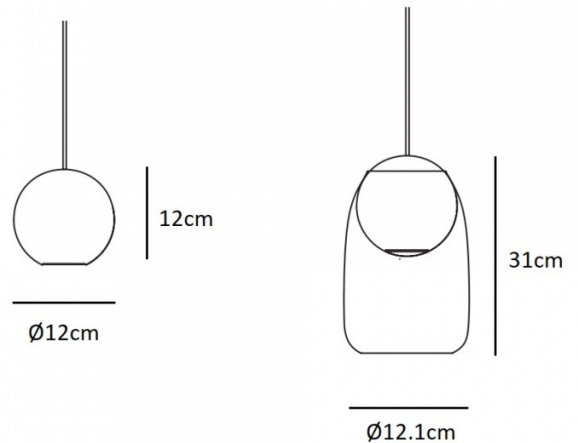

PRODUCT SPECIFICATION

- Light Source:** 1 x max 4W GU10 LED (excluded)
- IP Code:** 20
- Dimming:** Dimmable via mains phase dimming.
- Dimensions:**
  - Ball (no glass):** Ø12cm
  - Ball and Glass:** Ø12.1cm, 31cm height
  - 200cm cable length