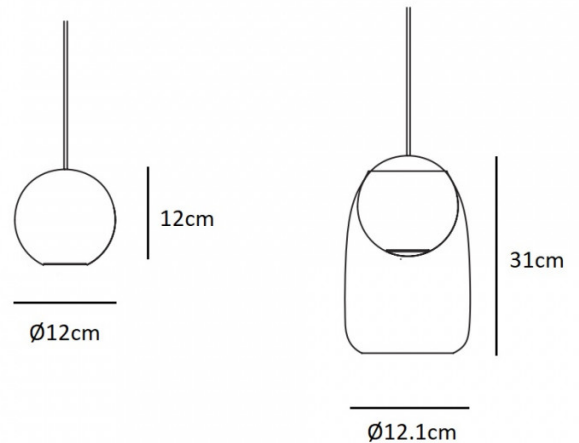

PRODUCT SPECIFICATION

- Light Source:** 1 x max 4W GU10 LED (excluded)
- IP Code:** 20
- Dimming:** Dimmable via mains phase dimming.
- Dimensions:** **Ball (no glass):** Ø12cm
- Ball and Glass:** Ø12.1cm
31cm height
- 200cm cable length