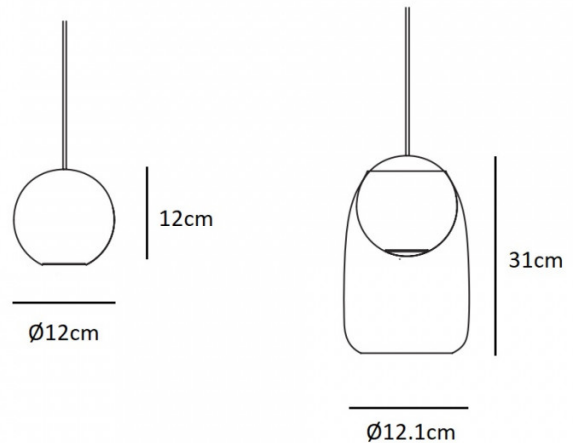

PRODUCT SPECIFICATION

- Light Source:** 1 x max 4W GU10 LED (excluded)
- IP Code:** 20
- Dimming:** Dimmable via mains phase dimming.
- Dimensions:** **Ball (no glass):** Ø12cm
- Ball and Glass:** Ø12.1cm
31cm height
- 200cm cable length