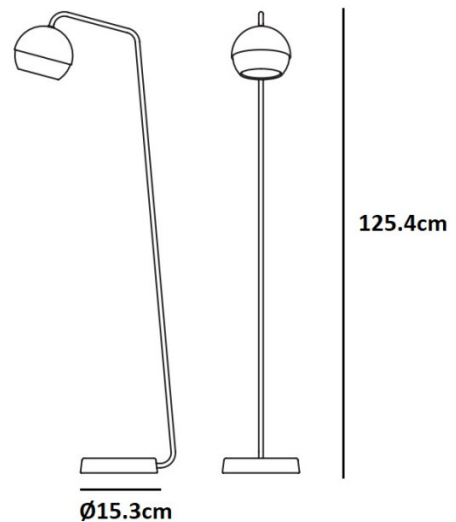

mater

Mater Ray Floor Lamp

LA10628/F

SOURCE: <https://www.davidvillagelighting.co.uk/product/Mater-Ray-Floor-Lamp/10000647>

PRODUCT DESCRIPTION

Designer: PEDERJESSEN

Mater Ray Floor Lamp

The Mater Ray floor lamp is an example of Nordic minimalism and materialism. The simple combination of steel and oak together creates a raw and authentic aesthetic that demonstrates the pure beauty of raw materials. The soft oak and the sturdy steel create a beautifully innovative contrast that characterises this floor lamp.

The Scandinavian functionality of this lamp comes from the adjustability of the oak shade. Magnets are used inside the steel dome to attach the oak shade within the dome. This allows the user to manoeuvre the beam of light to wherever it is needed. Ideal for a workspace or reading nook to bring direct and purposeful light to your space.

PRODUCT SPECIFICATION

- Light Source:** 1 x Max 5W LED GU9 (excluded)
- IP Code:** 20
- Dimming:** In-line on/off switch included on the cable.
- Dimensions:** Height: 125.4cm
Base: Ø15.3cm
Cable Length: 200cm