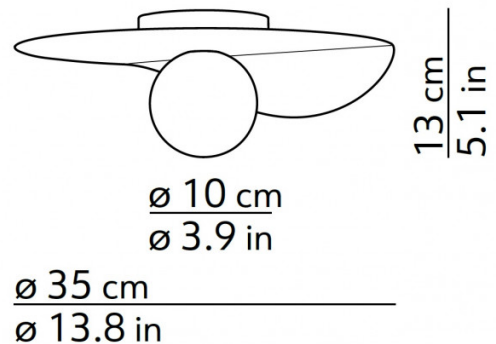

PRODUCT SPECIFICATION

Light Source: 1 x Max 25W G9 (excluded)

IP Code: 20

Dimming: Dimmable via mains phase dimming.

Dimensions: Ø35cm
Height: 13cm
Diffuser: Ø10cm

For all sales and technical enquiries, please contact: