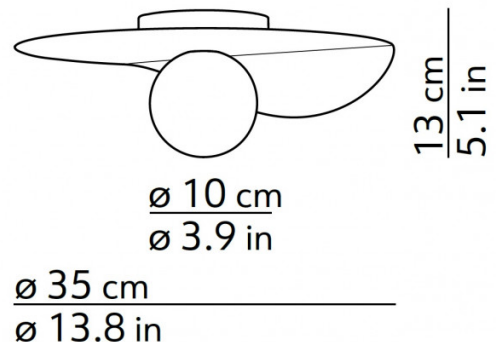

PRODUCT SPECIFICATION

Light Source: 1 x Max 25W G9 (excluded)

IP Code: 20

Dimming: Dimmable via mains phase dimming.

Dimensions: Ø35cm
Height: 13cm
Diffuser: Ø10cm

For all sales and technical enquiries, please contact: