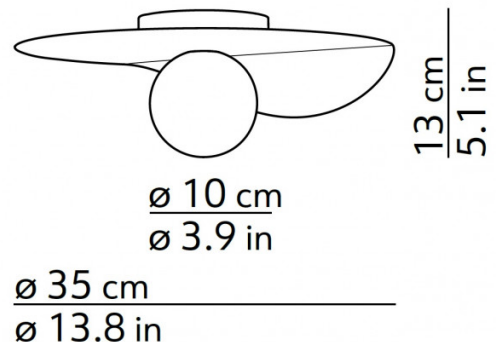

**PRODUCT SPECIFICATION**

**Light Source:** 1 x Max 25W G9 (excluded)

**IP Code:** 20

**Dimming:** Dimmable via mains phase dimming.

**Dimensions:** Ø35cm  
Height: 13cm  
Diffuser: Ø10cm

**For all sales and technical enquiries, please contact:**