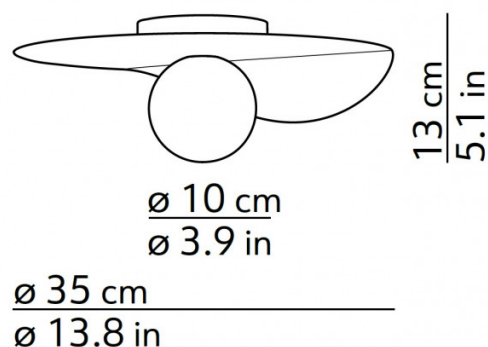

PRODUCT SPECIFICATION

Light Source: 1 x Max 25W G9 (excluded)

IP Code: 20

Dimming: Dimmable via mains phase dimming.

Dimensions: Ø35cm
Height: 13cm
Diffuser: Ø10cm

For all sales and technical enquiries, please contact: