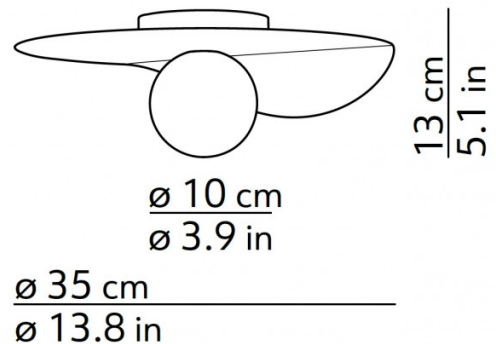

**PRODUCT SPECIFICATION**

**Light Source:** 1 x Max 25W G9 (excluded)

**IP Code:** 20

**Dimming:** Dimmable via mains phase dimming.

**Dimensions:** Ø35cm  
Height: 13cm  
Diffuser: Ø10cm

**For all sales and technical enquiries, please contact:**