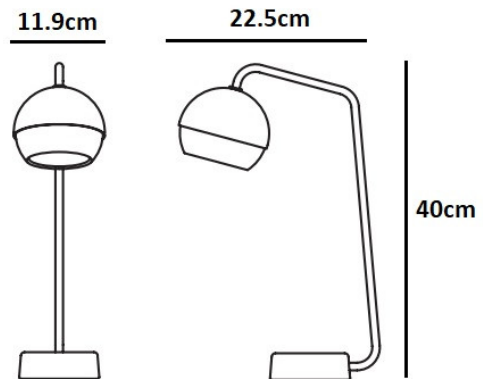

mater

Mater Ray Table Lamp

LA10628/T

SOURCE: <https://www.davidvillagelighting.co.uk/product/Mater-Ray-Table-Lamp/10000645>

PRODUCT DESCRIPTION

Designer: PEDERJESSEN

Mater Ray Table Lamp

The Ray table lamp by Mater is a simplistic Scandinavian design that combines both steel and oak to create a minimalist and functional table lamp. The functionality of this lamp comes from the ingenuity of the design. The oak globe-shaped shade uses a magnet to hold it inside the steel dome-shaped shade. This allows the user to move and adjust the shade to direct the beam of light wherever it is needed.

Available in a black or white finish, the steel structure paired with the soft oak shade creates a soft appearance ideal for a desk space or bedside table.

PRODUCT SPECIFICATION

- Light Source:** 1 x max 5W LED GU9 (excluded)
- IP Code:** 20
- Dimming:** In line on/off switch included on the cable.
- Dimensions:** 40cm height
22.5cm depth
11.9cm width
200cm cable length