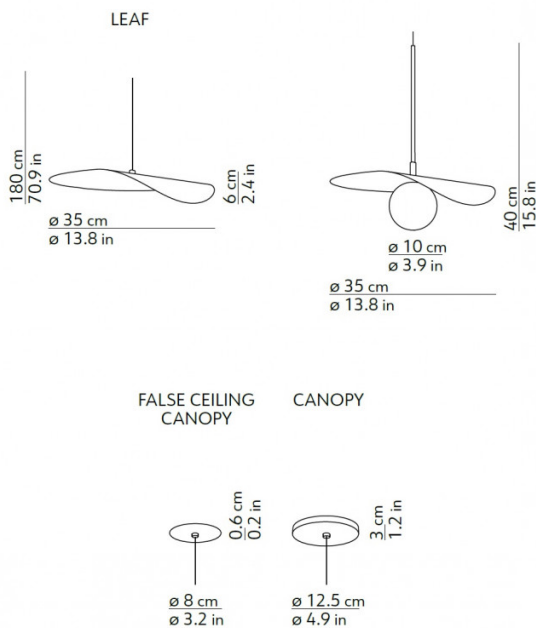

The Flow can be installed on a surface or recessed (fake ceiling) canopy, and there is also the option of a multiple canopy. Multiple canopies can take up to 8 lights, and the decentralisers are included. For more information and pricing please [contact us](#).

PRODUCT SPECIFICATION

Light Source: 1 x Max 25W G9 (excluded)

IP Code: 20

Dimming: Dimmable via mains phase dimming.

Dimensions: **Suspension**

Ø35cm
Height: 40cm
Diffuser: Ø10cm

Leaf

Ø35cm
Height: 6cm

Surface Canopy: Ø12.5cm x 3cm

or

Recessed Canopy: Ø8cm x 0.6 cm

For all sales and technical enquiries, please contact:

+44 (0)114 263 4266

info@davidvillagelighting.co.uk

www.davidvillagelighting.co.uk