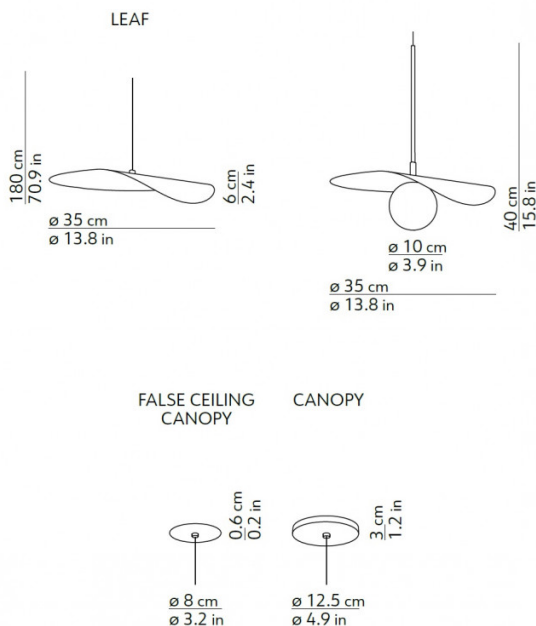

The Flow can be installed on a surface or recessed (fake ceiling) canopy, and there is also the option of a multiple canopy. Multiple canopies can take up to 8 lights, and the decentralisers are included. For more information and pricing please [contact us](#).

PRODUCT SPECIFICATION

Light Source: 1 x Max 25W G9 (excluded)

IP Code: 20

Dimming: Dimmable via mains phase dimming.

Dimensions: **Suspension**

Ø35cm  
Height: 40cm  
Diffuser: Ø10cm

**Leaf**

Ø35cm  
Height: 6cm

Surface Canopy: Ø12.5cm x 3cm

or

Recessed Canopy: Ø8cm x 0.6 cm

**For all sales and technical enquiries, please contact:**

+44 (0)114 263 4266

[info@davidvillagelighting.co.uk](mailto:info@davidvillagelighting.co.uk)