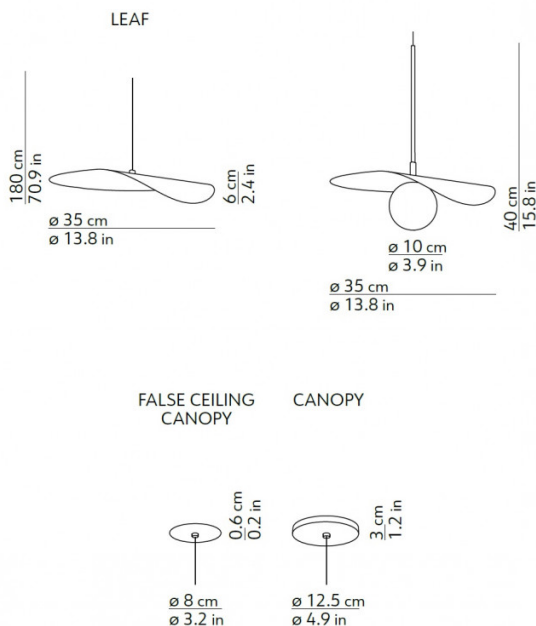

The Flow can be installed on a surface or recessed (fake ceiling) canopy, and there is also the option of a multiple canopy. Multiple canopies can take up to 8 lights, and the decentralisers are included. For more information and pricing please [contact us](#).

PRODUCT SPECIFICATION

Light Source: 1 x Max 25W G9 (excluded)

IP Code: 20

Dimming: Dimmable via mains phase dimming.

Dimensions: Suspension
 Ø35cm
 Height: 40cm
 Diffuser: Ø10cm

Leaf
 Ø35cm
 Height: 6cm

Surface Canopy: Ø12.5cm x 3cm
 or
 Recessed Canopy: Ø8cm x 0.6 cm