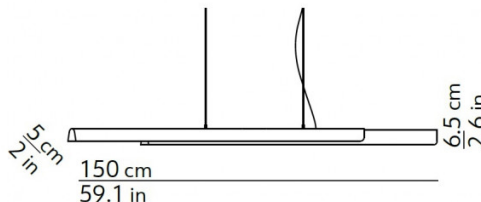

The linear suspension is available in dark grey or sand structure with a combination of wood, concrete or copper finish. The Dala Linear is also dimmable, via mains phase, allowing you to adjust the light's brightness to your liking. With a 5150 lumen output, the Dala Linear is a powerful light, perfect over dining tables or high ceiling spaces. A light perfect for both commercial and residential spaces, the Dala is also available in a warm white (3000K) colour temperature, please [contact us](#) for further information and pricing.

PRODUCT SPECIFICATION

Light Source: 2700K: 42W, 2700K, 5150 Lumens  
3000K: 42W, 3000K, 5300 Lumens

IP Code: 20

Dimming: Dimmable via mains phase dimming.

Dimensions: Length: 150cm  
Height: 6.5cm  
Width: 5cm  
Ceiling Canopy: 43 x 7 x 4.5cm