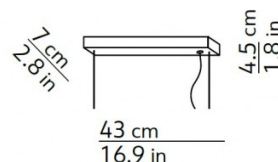

PRODUCT SPECIFICATION

Light Source: 2700K: 42W, 2700K, 5150 Lumens  
3000K: 42W, 3000K, 5300 Lumens

IP Code: 20

Dimming: Dimmable via mains phase dimming.

Dimensions: Length: 150cm  
Height: 6.5cm  
Width: 5cm  
Ceiling Canopy: 43 x 7 x 4.5cm