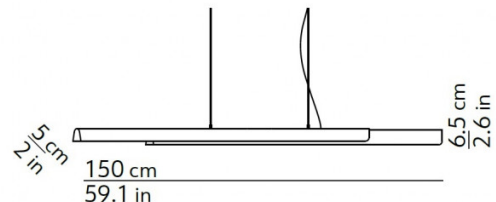

The linear suspension is available in dark grey or sand structure with a combination of wood, concrete or copper finish. The Dala Linear is also dimmable, via mains phase, allowing you to adjust the light's brightness to your liking. With a 5150 lumen output, the Dala Linear is a powerful light, perfect over dining tables or high ceiling spaces. A light perfect for both commercial and residential spaces, the Dala is also available in a warm white (3000K) colour temperature, please [contact us](#) for further information and pricing.

PRODUCT SPECIFICATION

Light Source: 2700K: 42W, 2700K, 5150 Lumens
3000K: 42W, 3000K, 5300 Lumens

IP Code: 20

Dimming: Dimmable via mains phase dimming.

Dimensions: Length: 150cm
Height: 6.5cm
Width: 5cm
Ceiling Canopy: 7cm x 4.5cm