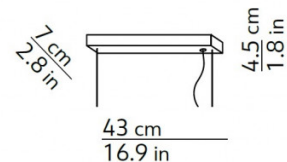

PRODUCT SPECIFICATION

Light Source: 2700K: 42W, 2700K, 5150 Lumens
3000K: 42W, 3000K, 5300 Lumens

IP Code: 20

Dimming: Dimmable via mains phase dimming.

Dimensions: Length: 150cm
Height: 6.5cm
Width: 5cm
Ceiling Canopy: 7cm x 4.5cm